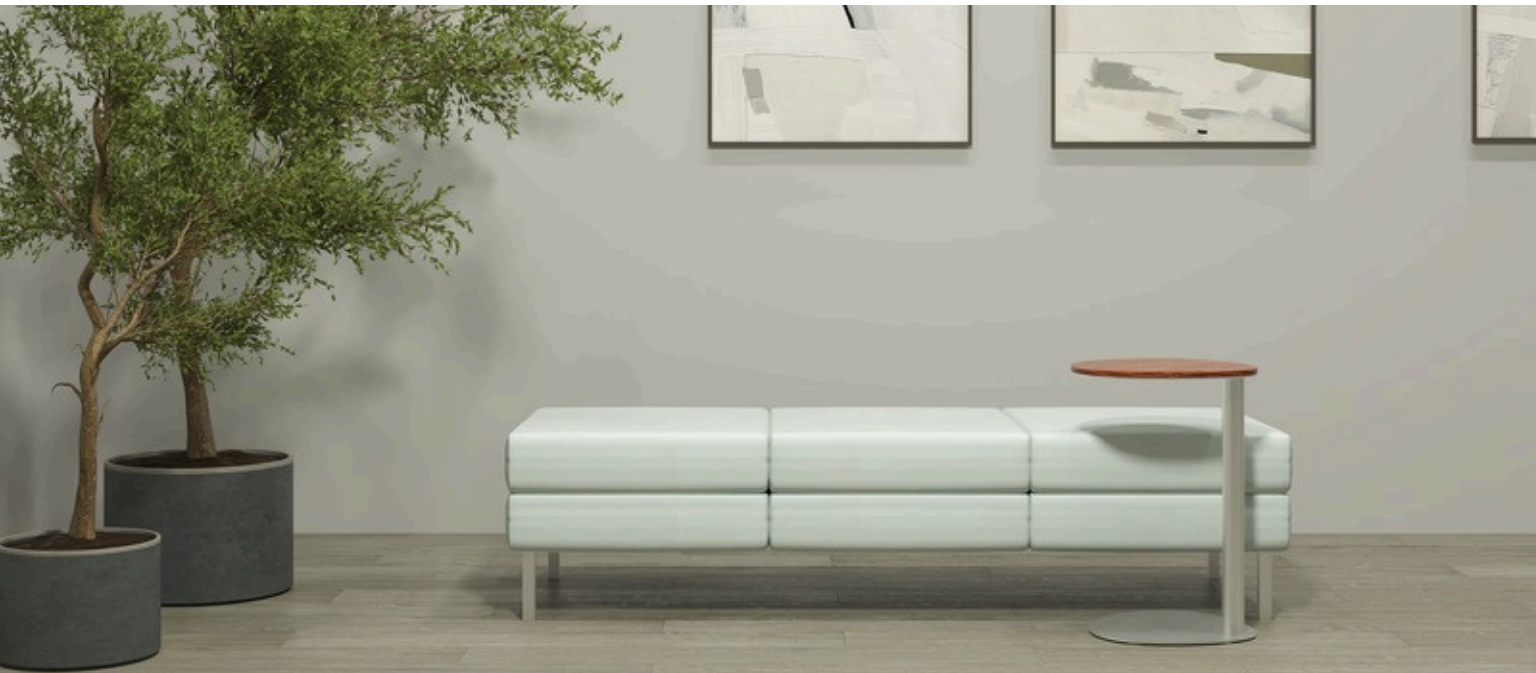

ace 2.0

Meet Ace 2.0, built for flexibility and style. Its clever back-to-back design lets seating flow on both sides, giving you endless options for collaboration or quiet corners. Mix curves, benches, and components to create layouts that fit your space perfectly. With overlapping back details for contrasting upholstery and Enduraframe construction, Ace 2.0 combines durability with effortless style.

box

Box is all about clean lines, flexible layouts, and effortless style. With multiple pieces to mix and match, it fits seamlessly against walls or shines as a centerpiece. Perfect for accommodating groups of any size, Box balances practicality with a striking look. Sleek metal legs allow you to gang pieces together, while Enduraframe construction keeps every configuration durable and reliable.

ion

Ion brings comfort and versatility together in a modular design that adapts to your space. Whether it's for focused work, quiet relaxation, or casual conversation, Ion helps create a personal nook wherever it's placed. With Enduraframe construction, every piece combines lasting durability with effortless style, making it as reliable as it is inviting.

ivy

Ivy brings modular seating to a new level of comfort and style. With a 36" or 42" high back for privacy and support, it helps create focused spaces while encouraging interaction when needed. Sleek metal legs blend seamlessly with the square base, making layouts simple to design and easy to adjust. Enduraframe construction ensures every piece stays durable and reliable, no matter how your space evolves.