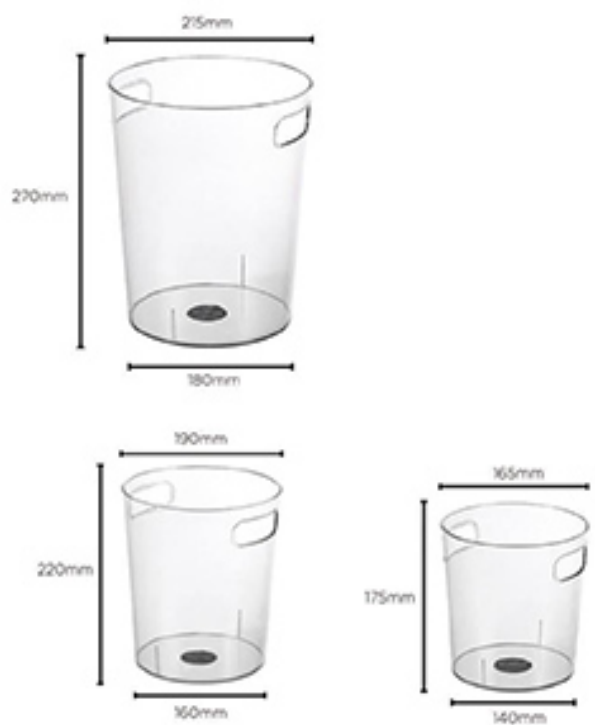

Garbage Bin

- SIZE : Large / Medium / Small
- Material : PET