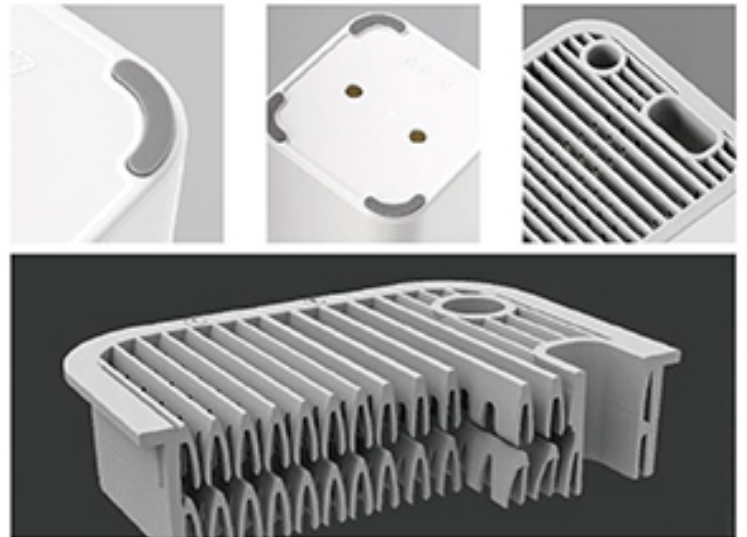

Dish Drying Rack

- SIZE : 43.6 x 33.5 x 7.8 CM
- Material : PP