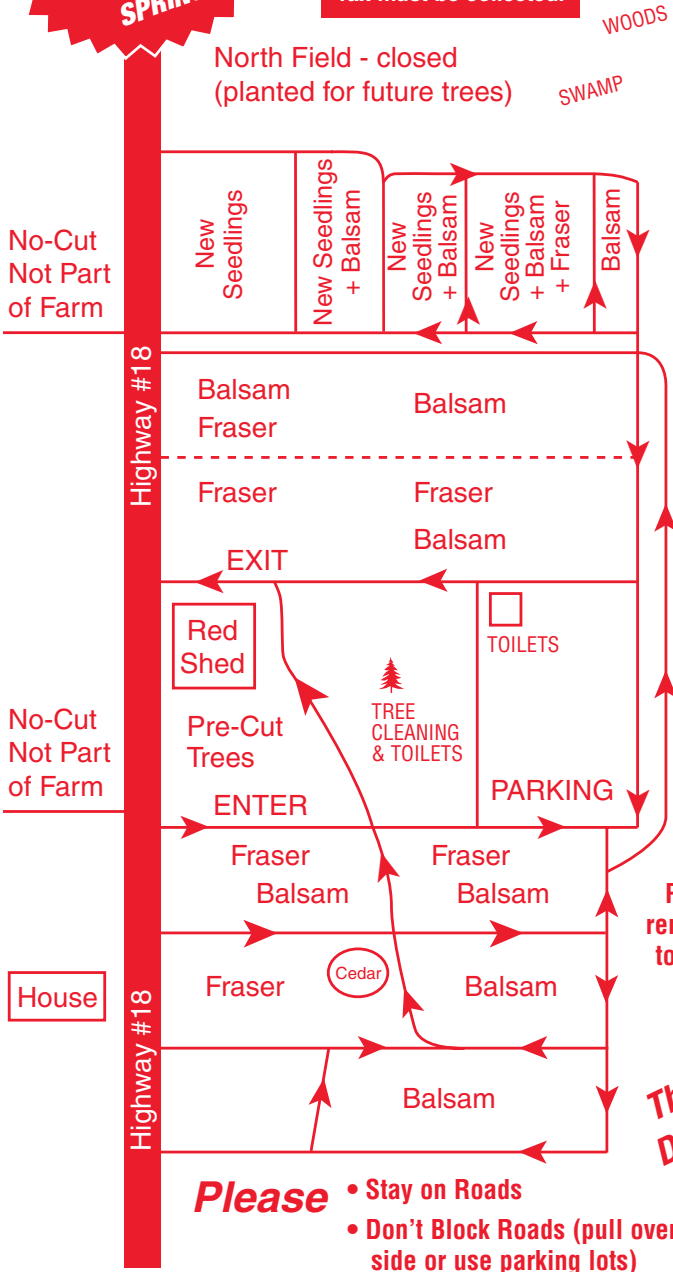

Welcome to our Farm

STACY TREE FARM

Merry Christmas!

WE PLANTED ANOTHER 25,000 NEW CHRISTMAS TREES LAST SPRING!

ANY TREE YOU CUT
 Balsam • Fraser Fir
\$74.95 with coupon
 Regular price \$79.95

Note: Minnesota Sales Tax must be collected.

NO:
 • Chain or Power Saws
 • Dogs not on leashes

Watch Your Speed

Please remember to return saws

Thank You Drive Safely

Please • Stay on Roads
 • Don't Block Roads (pull over to side or use parking lots)

VISIT OUR FRESH PRE-CUT AREA!
 FRESH PREMIUM PRE-CUT TREES
 TALLER TREES TOO!
 Fraser Fir • Balsam Fir • Canaan Fir
 White Pine • Scotch Pine
Individually Priced

- TREE CLEANING FREE
 - TREE SHAKING FREE
 - Tree Baling \$2.95
 - Wreath (25") Balsam Fir \$26.95
 - Wreath (36") Balsam Fir \$39.95
 - Wreath (48") Balsam Fir \$59.95
 - Garland (25') Balsam Fir \$26.95
 - Wreath Cross \$26.95
 - Wreath Swag \$16.95
 - Spruce Tops – small \$24.95
 - Spruce Tops – (5/bundle) BIG 3-4' \$29.95
 - Red Twig Dogwood \$6.95
 - Tree Bough Bundle \$4.95
 - Tree Bag \$1.95
 - Cinco Stand C-152 Med/Small (5' tree) ... \$29.95
 - Cinco Stand C-148 Large (8' tree) \$34.95
 - Cinco Stand C144 X-Large (10' tree) ... \$44.95
 - Wreath Easel \$4.95
- Cash or Credit Card Only. No Checks. Credit Cards 3% processing fee added.