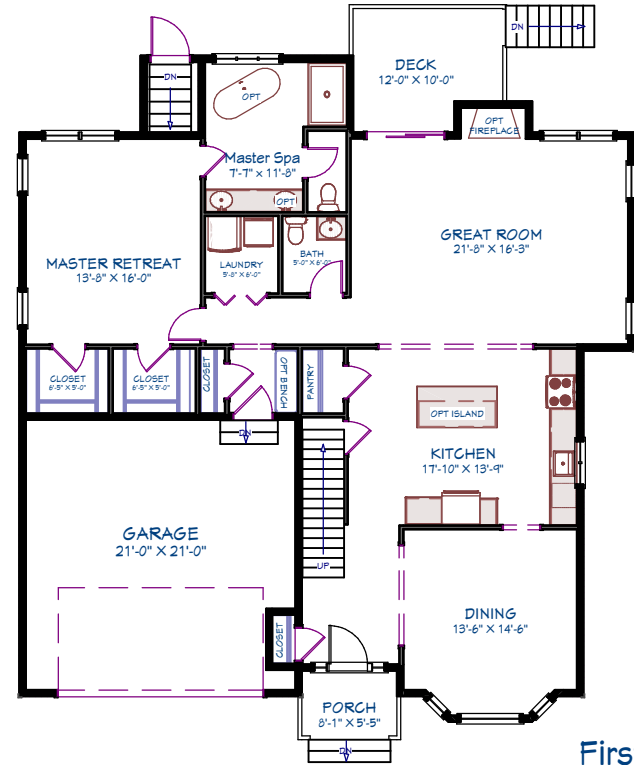

The Belvidere

Duxburrow Estates
Bridgewater, MA

First Floor

Second Floor

Note: These plans & elevations are schematic & are subject to minor change. Some options/upgrades are shown

Area Breakdown		House Features	
First Floor	1,638 SF	Bedrooms	3
Second Floor	1,072 SF	Bathrooms	2.5
Total Area	2,710 SF	Garage	2 Car