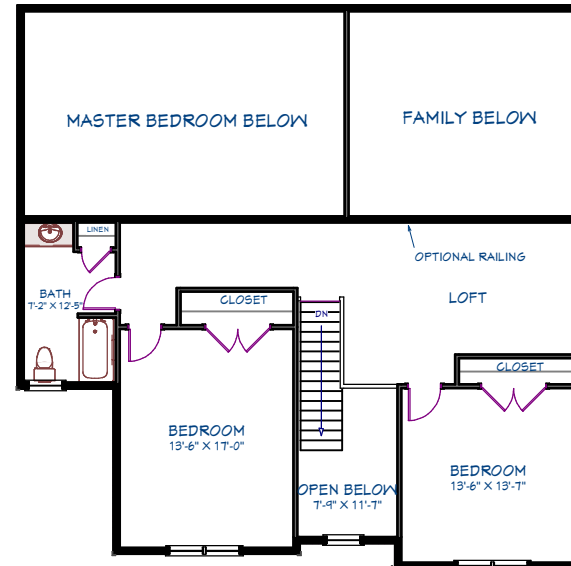

The Belvidere

Duxburrow Estates
Bridgewater, MA

First Floor

Second Floor

Note: These plans & elevations are schematic & are subject to minor change. Some options/upgrades are shown

Area Breakdown		House Features	
First Floor	1,638 SF	Bedrooms	3
Second Floor	1,072 SF	Bathrooms	2.5
Total Area	2,710 SF	Garage	2 Car