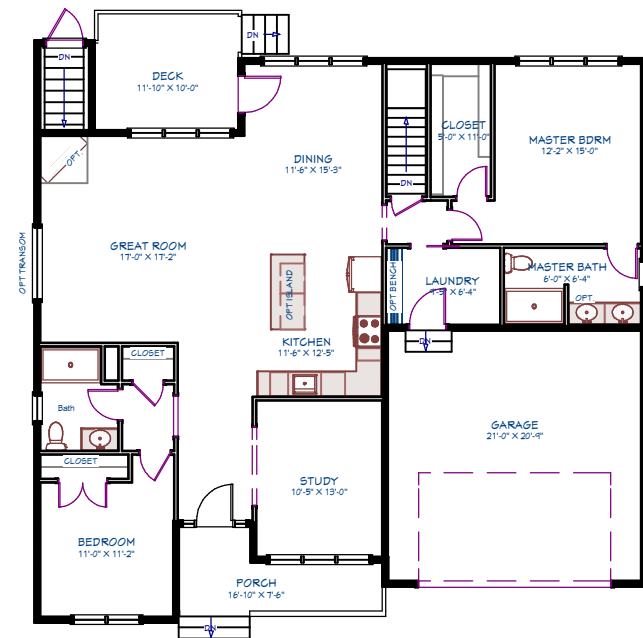

The Broadway

Duxburrow Estates
Bridgewater, MA

First Floor

Note: These plans & elevations are schematic & are subject to minor change. Some options/upgrades are shown

Area Breakdown	
First Floor	1,665 SF
Total Area	1,665 SF

House Features	
Bedrooms	2 or 3
Bathrooms	2
Garage	2 Car

Updated 11/8/2020