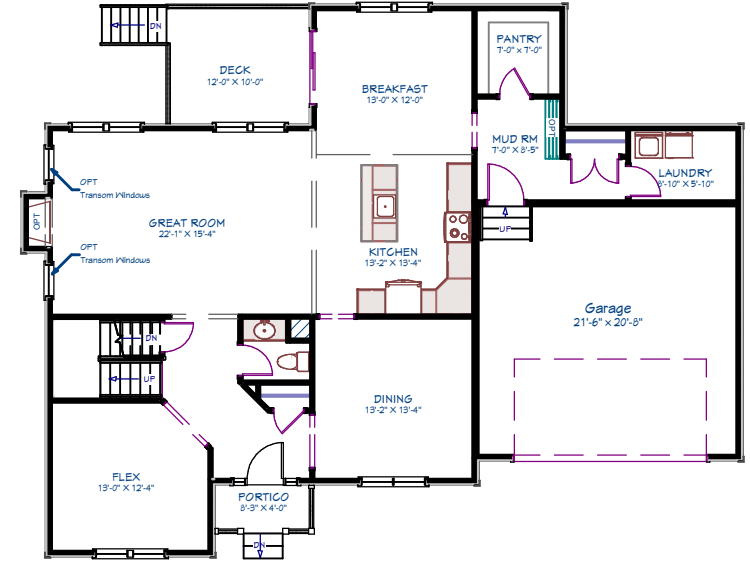

The Camden

Duxburrow Estates
Bridgewater, MA

First Floor

| Area Breakdown | |
|-------------------|----------------|
| First Floor | 1470 SF |
| Second Floor | 1880 SF |
| Total Area | 3350 SF |

| House Features | |
|----------------|-------|
| Bedrooms | 4 |
| Bathrooms | 2.5 |
| Garage | 2 Car |

Second Floor
Standard

Second Floor
Deluxe Bathroom

Date: 3/16/22

Note: These plans & elevations are schematic & are subject to minor change. Some options/upgrades are shown