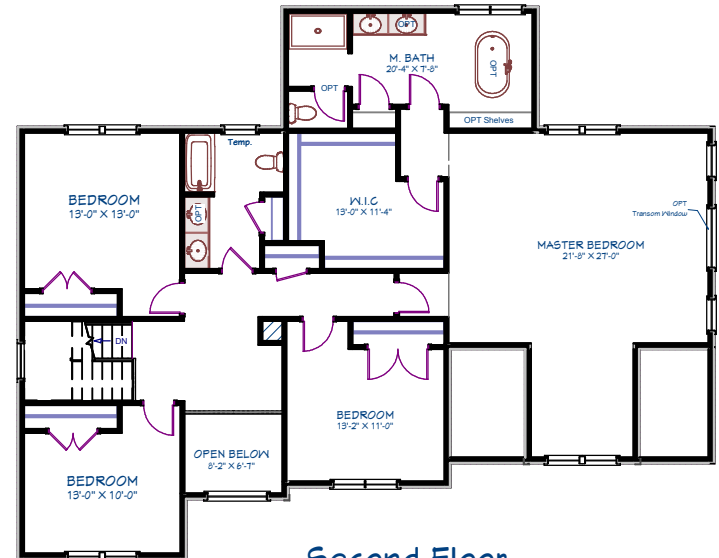

The Camden

Duxburrow Estates
Bridgewater, MA

First Floor

| Area Breakdown | |
|-------------------|----------------|
| First Floor | 1470 SF |
| Second Floor | 1880 SF |
| Total Area | 3350 SF |

| House Features | |
|----------------|-------|
| Bedrooms | 4 |
| Bathrooms | 2.5 |
| Garage | 2 Car |

Second Floor
Standard

Second Floor
Deluxe Bathroom

Date: 3/16/22

Note: These plans & elevations are schematic & are subject to minor change. Some options/upgrades are shown