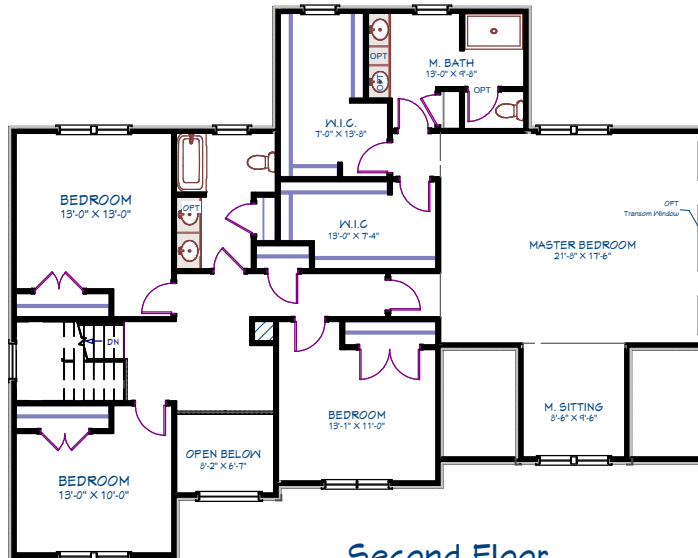

The Camden

Duxburrow Estates
Bridgewater, MA

First Floor

| Area Breakdown | |
|-------------------|----------------|
| First Floor | 1470 SF |
| Second Floor | 1880 SF |
| Total Area | 3350 SF |

| House Features | |
|----------------|-------|
| Bedrooms | 4 |
| Bathrooms | 2.5 |
| Garage | 2 Car |

Second Floor
Standard

Second Floor
Deluxe Bathroom

Date: 3/16/22

Note: These plans & elevations are schematic & are subject to minor change. Some options/upgrades are shown