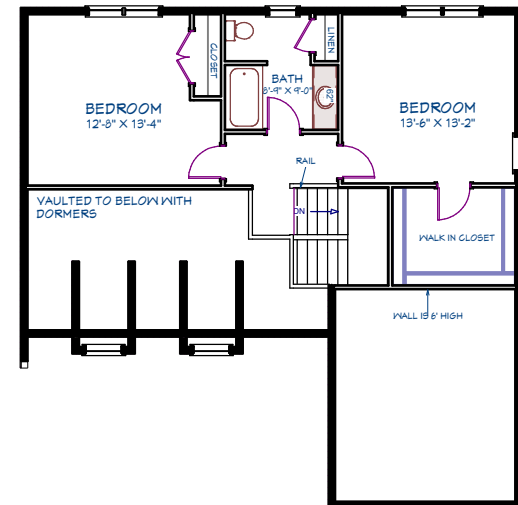

# The Clarendon

Duxburrow Estates  
Bridgewater, MA

First Floor

Second Floor

Note: These plans & elevations are schematic & are subject to minor change. Some options/upgrades are shown

Area Breakdown		House Features	
First Floor	1,294 SF	Bedrooms	3
Second Floor	706 SF	Bathrooms	2.5
Total Area	2,000 SF	Garage	2 Car