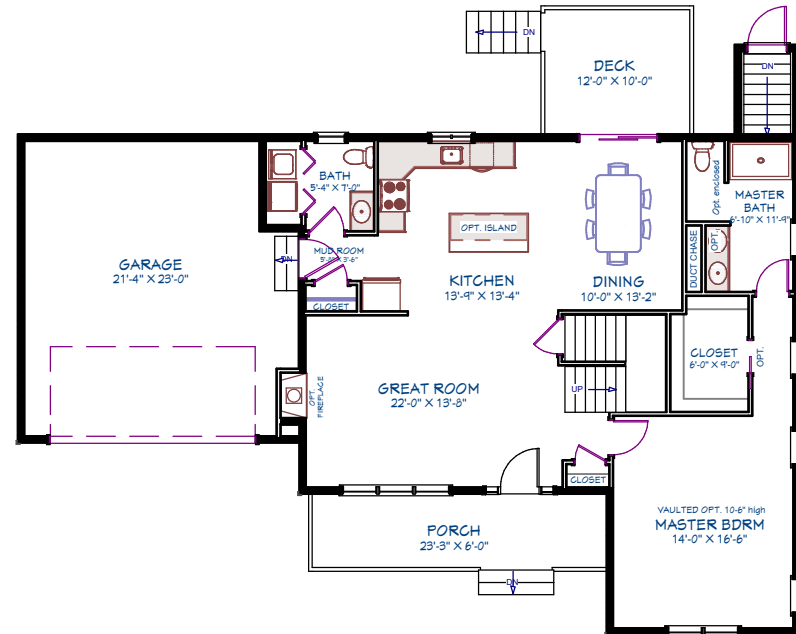

# The Clarendon

Duxburrow Estates  
Bridgewater, MA

First Floor

Second Floor

Note: These plans & elevations are schematic & are subject to minor change. Some options/upgrades are shown

Area Breakdown		House Features	
First Floor	1,294 SF	Bedrooms	3
Second Floor	706 SF	Bathrooms	2.5
Total Area	2,000 SF	Garage	2 Car