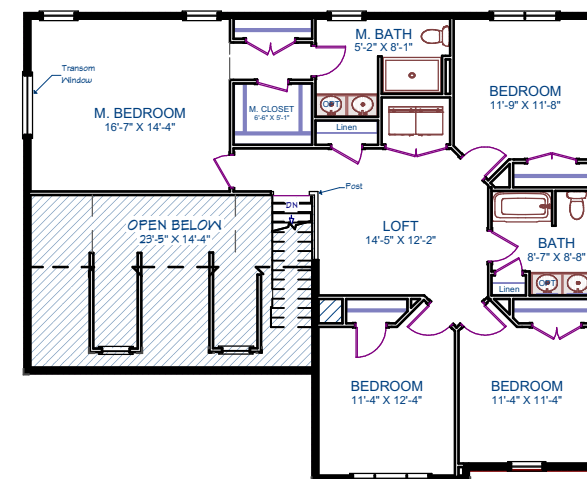

The Fairfield

Duxburrow Estates
Bridgewater, MA

First Floor

Area Breakdown	
First Floor	1,100 SF
Second Floor	1,285 SF
Total Area	2,385 SF

House Features	
Bedrooms	3 - 4
Bathrooms	2.5
Garage	2 Car

Second Floor
Standard

Second Floor
Deluxe Bathroom

Second Floor
Four Bedroom