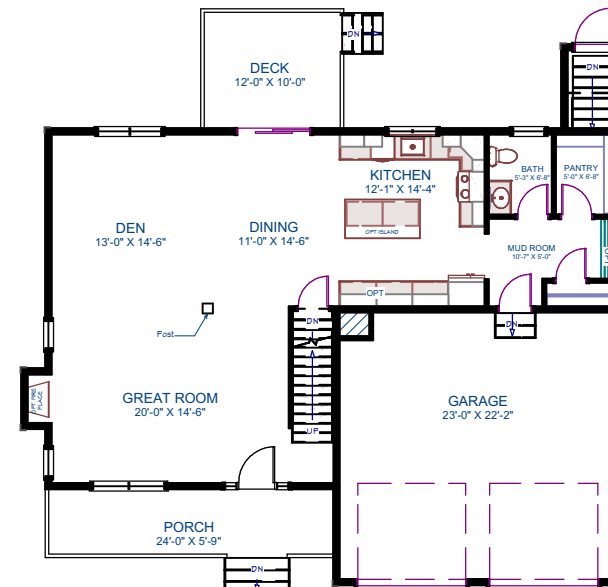

The Fairfield

Duxburrow Estates
Bridgewater, MA

First Floor

Area Breakdown	
First Floor	1,100 SF
Second Floor	1,285 SF
Total Area	2,385 SF

House Features	
Bedrooms	3 - 4
Bathrooms	2.5
Garage	2 Car

Second Floor
Standard

Second Floor
Deluxe Bathroom

Second Floor
Four Bedroom