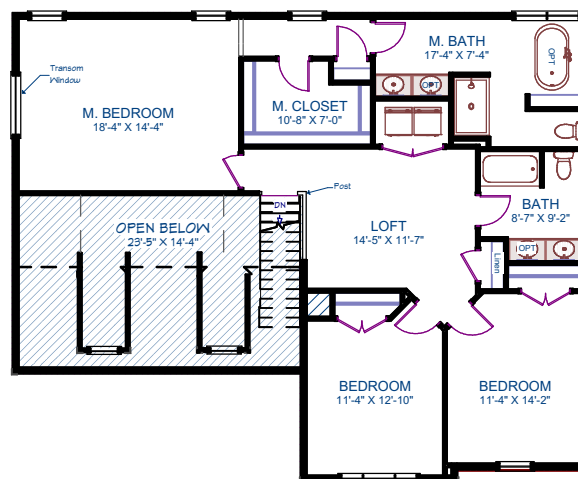

The Fairfield

Duxburrow Estates
Bridgewater, MA

First Floor

Area Breakdown	
First Floor	1,100 SF
Second Floor	1,285 SF
Total Area	2,385 SF

House Features	
Bedrooms	3 - 4
Bathrooms	2.5
Garage	2 Car

Second Floor
Standard

Second Floor
Deluxe Bathroom

Second Floor
Four Bedroom