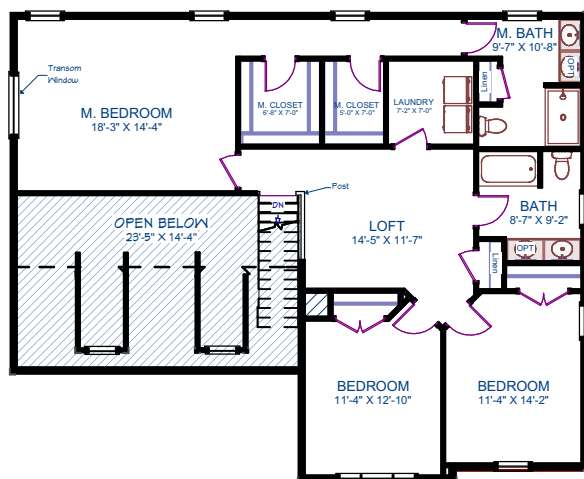

The Fairfield

Duxburrow Estates
Bridgewater, MA

First Floor

Area Breakdown	
First Floor	1,100 SF
Second Floor	1,285 SF
Total Area	2,385 SF

House Features	
Bedrooms	3 - 4
Bathrooms	2.5
Garage	2 Car

Second Floor
Standard

Second Floor
Deluxe Bathroom

Second Floor
Four Bedroom