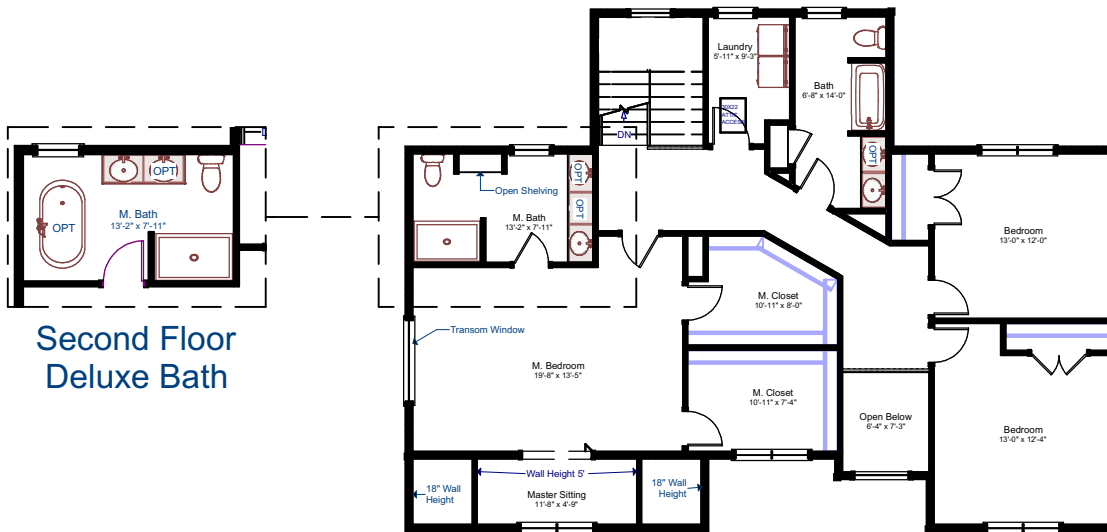

# The Nathan

Duxburrow Estates  
Bridgewater, MA

Area Breakdown		House Features	
First Floor	1,131 SF	Bedrooms	3 - 4
Second Floor	1,550 SF	Bathrooms	2.5
Total Area	2,681 SF	Garage	2 Car

First Floor

Second Floor  
Deluxe Bath

Second Floor  
Standard

Second Floor  
4 Bedroom Option