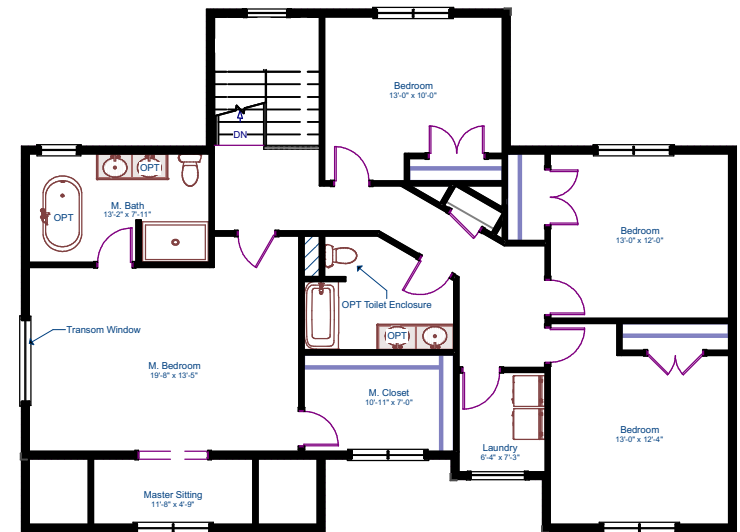

# The Nathan

Duxburrow Estates  
Bridgewater, MA

Area Breakdown		House Features	
First Floor	1,131 SF	Bedrooms	3 - 4
Second Floor	1,550 SF	Bathrooms	2.5
Total Area	2,681 SF	Garage	2 Car

First Floor

Second Floor  
Deluxe Bath

Second Floor  
Standard

Second Floor  
4 Bedroom Option