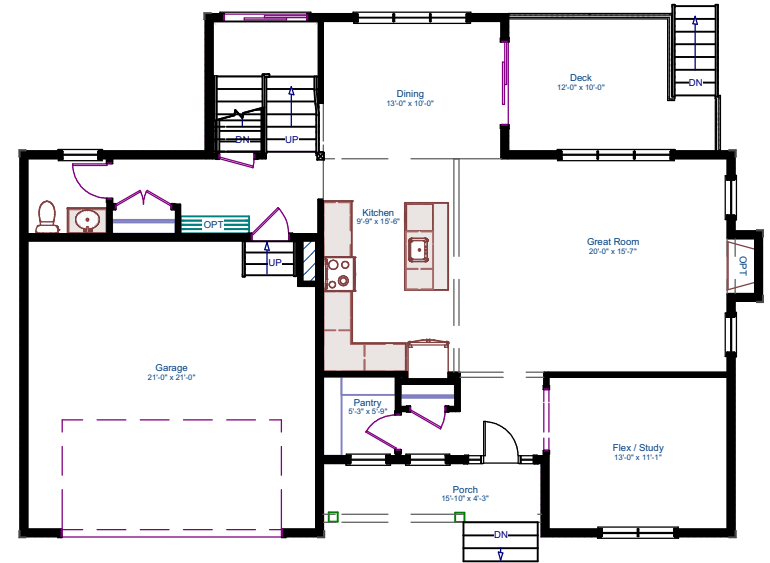

# The Nathan

Duxburrow Estates  
Bridgewater, MA

Area Breakdown		House Features	
First Floor	1,131 SF	Bedrooms	3 - 4
Second Floor	1,550 SF	Bathrooms	2.5
Total Area	2,681 SF	Garage	2 Car

First Floor

Second Floor  
Deluxe Bath

Second Floor  
Standard

Second Floor  
4 Bedroom Option