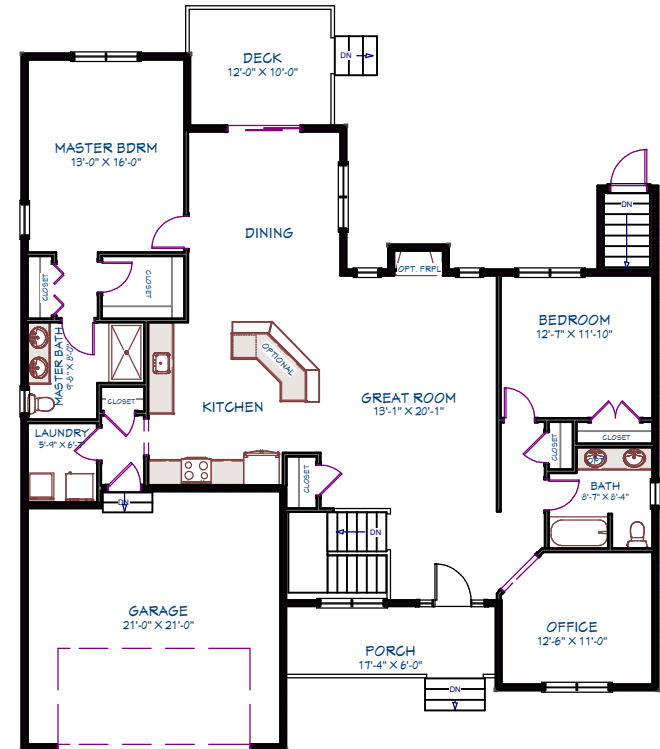

The Newport

Duxburrow Estates
Bridgewater, MA

First Floor

Note: These plans & elevations are schematic & are subject to minor change. Some options/upgrades are shown

Area Breakdown	
First Floor	1,800 SF
Total Area	1,800 SF

House Features	
Bedrooms	3
Bathrooms	2
Garage	2 Car

Updated 11/8/2020