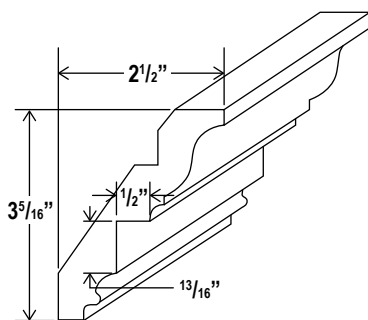

Inset Crown Moulding