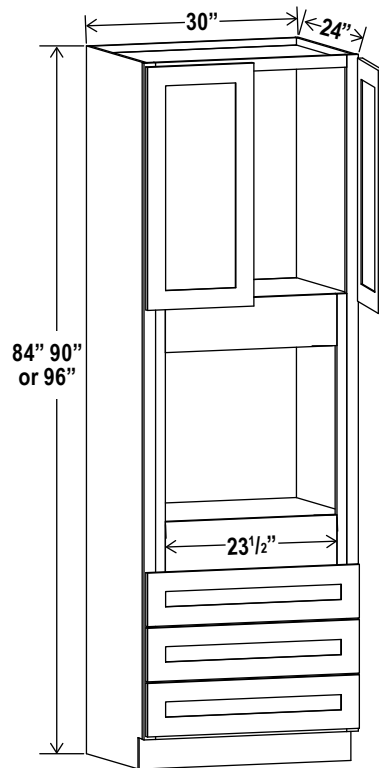

Note: Roll out shelf kits available for utility cabinets. See page 24.

Utility Pantry

U308424
U309024
U309624

Two adjustable top shelves • Three bottom shelves

Note: Roll out shelf kits available for utility cabinets. See page 24.

Tall Pantry Cabinet Specifications

Oven Pantry

O308424

O309024

O309624

Two doors • One large open shelf • Three bottom drawers
Note: Drawers may be removed to accommodate double ovens.

Pantries

Oven Pantry