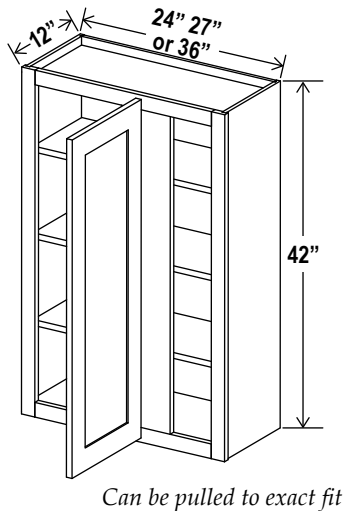

Wall Blind Corner Cabinet, 42" H

WBC2442
WBC2742
WBC3642