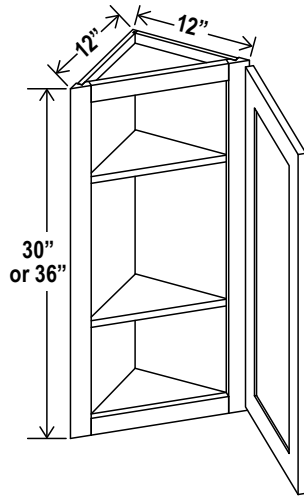

Wall Cabinet Specifications

Angle Wall Cabinet

Wall Cabinets

AW1230
AW1236
AW1242