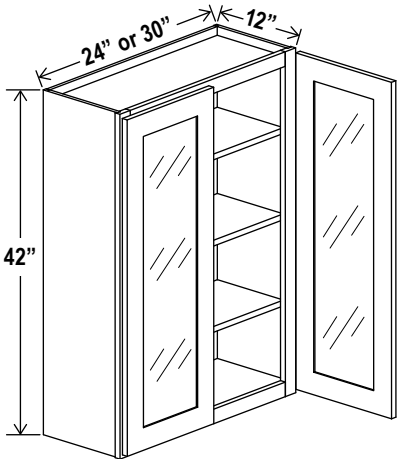

W1542GD
W1842GD

Clear glass included

Wall Cabinet Double Doors, 42" H

W2442
W2742
W3042
W3342
W3642

Three adjustable shelves

Wall Cabinet Specifications

Wall Cabinet Double Glass Doors, 42" H

W2442GD
W3042GD