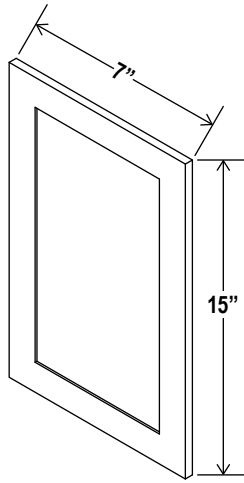

SD

Hood

Hood

Roll Out Tray

- RS18
- RS21
- RS24
- RS27
- RS30
- RS33
- RS36

Arched Valance

- VA30
- VA36
- VA42
- VA48

PRICING AS OF 10/15/2022		PAINTED	STAINED	RAISED
		SHAKER	SHAKER	PANEL
CABINET	PRODUCT DESCRIPTION	LIST	LIST	LIST
WALL CABINETS – 12" H				
W3012	Wall Cabinet 30" W x 12" H x 12" D	\$474.00	\$531.00	\$557.00
W3312	Wall Cabinet 33" W x 12" H x 12" D	\$504.00	\$557.00	\$587.00
W3612	Wall Cabinet 36" W x 12" H x 12" D	\$538.00	\$592.00	\$624.00
WALL CABINETS – 15" H				
W3015	Wall Cabinet 30" W x 15" H x 12" D	\$525.00	\$598.00	\$633.00
W3315	Wall Cabinet 33" W x 15" H x 12" D	\$558.00	\$616.00	\$646.00
W3615	Wall Cabinet 36" W x 15" H x 12" D	\$592.00	\$635.00	\$670.00
WALL CABINETS – 18" H				
W2418	Wall Cabinet 24" W x 18" H x 12" D	\$555.00	\$598.00	\$675.00
W3018	Wall Cabinet 30" W x 18" H x 12" D	\$594.00	\$657.00	\$690.00
W3318	Wall Cabinet 33" W x 18" H x 12" D	\$611.00	\$677.00	\$712.00
W3618	Wall Cabinet 36" W x 18" H x 12" D	\$634.00	\$712.00	\$753.00
WALL CABINETS – 24" H				
W3024	Wall Cabinet 30" W x 24" H x 12" D	\$716.00	\$790.00	\$832.00
W3324	Wall Cabinet 33" W x 24" H x 12" D	\$733.00	\$808.00	\$847.00
W3624	Wall Cabinet 36" W x 24" H x 12" D	\$789.00	\$928.00	\$976.00
WALL CABINETS – 24" D				
W301224	Wall Cabinet 30" W x 12" H x 24" D	\$617.00	\$677.00	\$712.00
W301524	Wall Cabinet 30" W x 15" H x 24" D	\$669.00	\$734.00	\$768.00
W301824	Wall Cabinet 30" W x 18" H x 24" D	\$746.00	\$819.00	\$858.00
W302424	Wall Cabinet 30" W x 24" H x 24" D	\$899.00	\$989.00	\$1,034.00
W331224	Wall Cabinet 33" W x 12" H x 24" D	\$650.00	\$714.00	\$753.00
W331524	Wall Cabinet 33" W x 15" H x 24" D	\$703.00	\$773.00	\$813.00
W331824	Wall Cabinet 33" W x 18" H x 24" D	\$763.00	\$843.00	\$883.00
W332424	Wall Cabinet 33" W x 24" H x 24" D	\$975.00	\$1,072.00	\$1,122.00
W361224	Wall Cabinet 36" W x 12" H x 24" D	\$682.00	\$750.00	\$790.00
W361524	Wall Cabinet 36" W x 15" H x 24" D	\$744.00	\$799.00	\$845.00
W361824	Wall Cabinet 36" W x 18" H x 24" D	\$780.00	\$872.00	\$920.00
W362424	Wall Cabinet 36" W x 24" H x 24" D	\$1,043.00	\$1,141.00	\$1,203.00