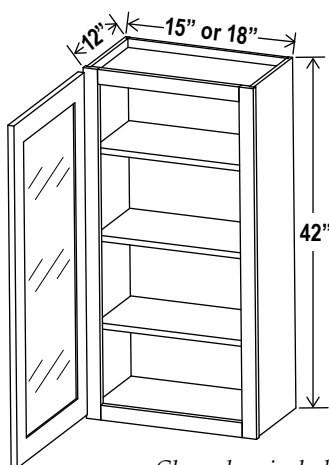

Two adjustable shelves

Wall Cabinet Double Glass Doors, 36" H

W2436GD
W3036GD

Clear glass included

Wall Cabinet Single Door, 42" H

W0942
W1242
W1542
W1842
W2142

Two adjustable shelves

Wall Cabinet Single Glass Door, 42" H