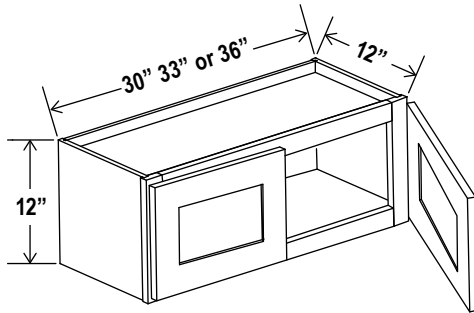

Wall Cabinet Double Doors, 12" H

W3012
W3312
W3612

No shelf