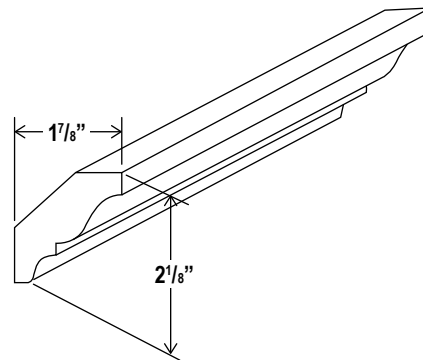

Crown Moulding