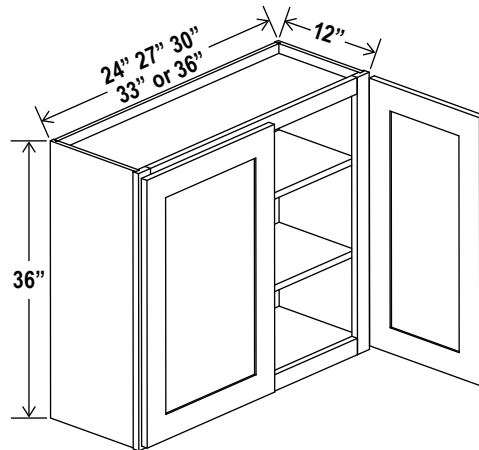

Wall Cabinet Double Doors, 30" H

- W2430
- W2730
- W3030
- W3330
- W3630
- W3930

Two adjustable shelves

Wall Cabinet Double Glass Doors, 30" H

- W2430GD
- W3030GD

Clear glass included

Wall Cabinet Single Door, 36" H

- W0936
- W1236
- W1536
- W1836
- W2136

Clear glass included

Wall Cabinet Specifications

Wall Cabinet Single Glass Door, 36" H

W1536GD
W1836GD

Clear glass included

Wall Cabinet Double Doors, 36" H

W2436
W2736
W3036
W3336
W3636