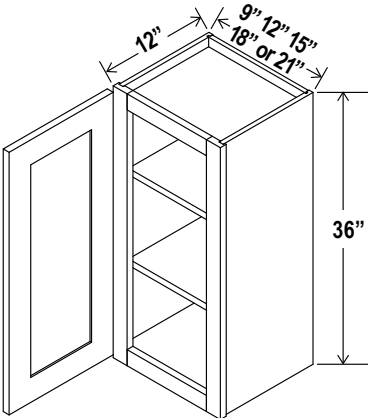

Wall Cabinet Double Doors, 30" H

- W2430
- W2730
- W3030
- W3330
- W3630
- W3930

Two adjustable shelves

Wall Cabinet Double Glass Doors, 30" H

- W2430GD
- W3030GD

Clear glass included

Wall Cabinet Single Door, 36" H