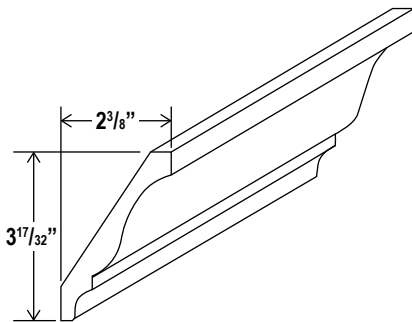

Decorative Moulding