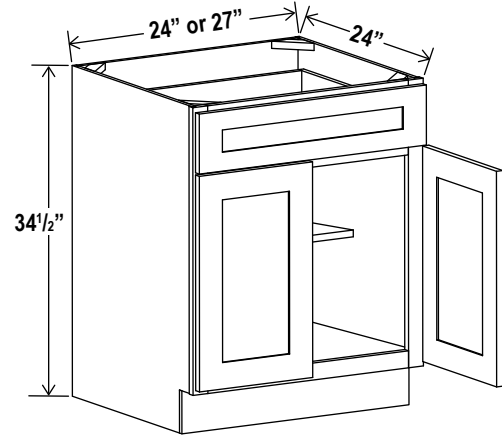

Base Cabinet Double Doors

- B24
- B27

One drawer