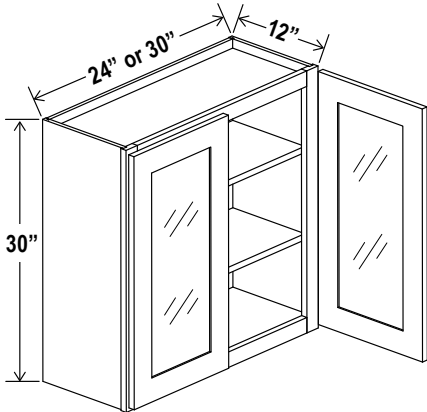

Wall Cabinet Double Doors, 18" H

W3018
W3318
W3618

No shelf

Wall Cabinet Double Glass Doors, 18" H

W3018GD

Clear glass included

Wall Cabinet Specifications

Wall Cabinet Double Doors, 24" H

- W3024
- W3324
- W3624

One adjustable shelf

Wall Cabinet Single Door, 30" H

- W0930
- W1230
- W1530
- W1830
- W2130

Two adjustable shelves

Wall Cabinet Single Glass Door, 30" H

- W1530GD
- W1830GD

Clear glass included

Wall Cabinet Double Doors, 30" H

- W2430
- W2730
- W3030
- W3330
- W3630
- W3930

Two adjustable shelves

Wall Cabinet Double Glass Doors, 30" H

- W2430GD
- W3030GD

Clear glass included

Wall Cabinet Single Door, 36" H