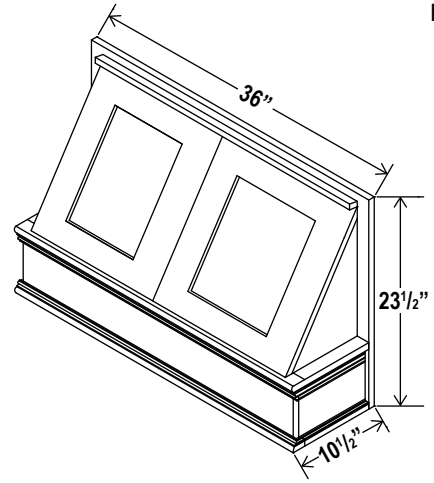

SD

Hood

Hood

Roll Out Tray

- RS18
- RS21
- RS24
- RS27
- RS30
- RS33
- RS36

Arched Valance

- VA30
- VA36
- VA42
- VA48

PRICING AS OF 10/15/2022		PAINTED	STAINED	RAISED
		SHAKER	SHAKER	PANEL
CABINET	PRODUCT DESCRIPTION	LIST	LIST	LIST
WALL CABINETS – 12" H				
W3012	Wall Cabinet 30" W x 12" H x 12" D	\$474.00	\$531.00	\$557.00
W3312	Wall Cabinet 33" W x 12" H x 12" D	\$504.00	\$557.00	\$587.00
W3612	Wall Cabinet 36" W x 12" H x 12" D	\$538.00	\$592.00	\$624.00
WALL CABINETS – 15" H				
W3015	Wall Cabinet 30" W x 15" H x 12" D	\$525.00	\$598.00	\$633.00
W3315	Wall Cabinet 33" W x 15" H x 12" D	\$558.00	\$616.00	\$646.00
W3615	Wall Cabinet 36" W x 15" H x 12" D	\$592.00	\$635.00	\$670.00
WALL CABINETS – 18" H				
W2418	Wall Cabinet 24" W x 18" H x 12" D	\$555.00	\$598.00	\$675.00
W3018	Wall Cabinet 30" W x 18" H x 12" D	\$594.00	\$657.00	\$690.00
W3318	Wall Cabinet 33" W x 18" H x 12" D	\$611.00	\$677.00	\$712.00
W3618	Wall Cabinet 36" W x 18" H x 12" D	\$634.00	\$712.00	\$753.00
WALL CABINETS – 24" H				
W3024	Wall Cabinet 30" W x 24" H x 12" D	\$716.00	\$790.00	\$832.00
W3324	Wall Cabinet 33" W x 24" H x 12" D	\$733.00	\$808.00	\$847.00
W3624	Wall Cabinet 36" W x 24" H x 12" D	\$789.00	\$928.00	\$976.00
WALL CABINETS – 24" D				
W301224	Wall Cabinet 30" W x 12" H x 24" D	\$617.00	\$677.00	\$712.00
W301524	Wall Cabinet 30" W x 15" H x 24" D	\$669.00	\$734.00	\$768.00
W301824	Wall Cabinet 30" W x 18" H x 24" D	\$746.00	\$819.00	\$858.00
W302424	Wall Cabinet 30" W x 24" H x 24" D	\$899.00	\$989.00	\$1,034.00
W331224	Wall Cabinet 33" W x 12" H x 24" D	\$650.00	\$714.00	\$753.00
W331524	Wall Cabinet 33" W x 15" H x 24" D	\$703.00	\$773.00	\$813.00
W331824	Wall Cabinet 33" W x 18" H x 24" D	\$763.00	\$843.00	\$883.00
W332424	Wall Cabinet 33" W x 24" H x 24" D	\$975.00	\$1,072.00	\$1,122.00
W361224	Wall Cabinet 36" W x 12" H x 24" D	\$682.00	\$750.00	\$790.00
W361524	Wall Cabinet 36" W x 15" H x 24" D	\$744.00	\$799.00	\$845.00
W361824	Wall Cabinet 36" W x 18" H x 24" D	\$780.00	\$872.00	\$920.00
W362424	Wall Cabinet 36" W x 24" H x 24" D	\$1,043.00	\$1,141.00	\$1,203.00