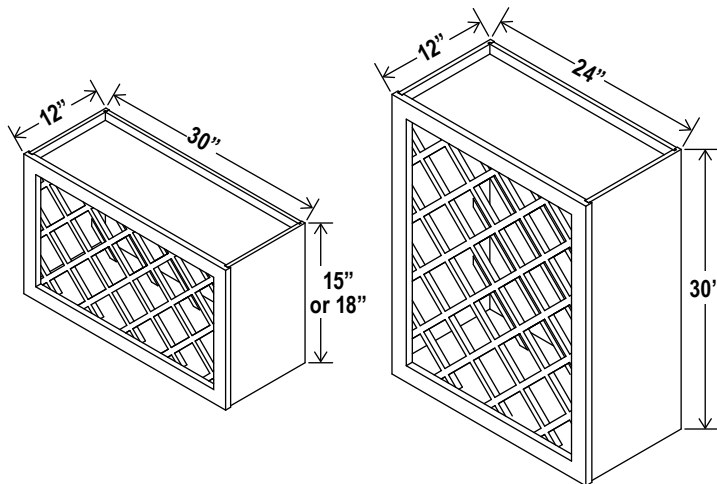

10 plate slots

Wall Spice Drawer

WSD630

5 drawers

Wine Rack

WRC3015
WRC3018
WRC2430

Can install vertically or horizontally

Base Cabinet Specifications