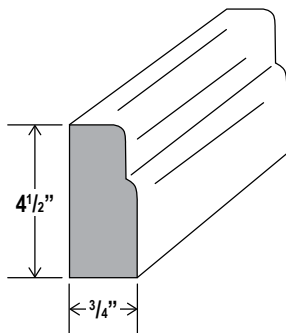

V3621DL: 36" combo with drawers on left • V3621DR: 36" combo with drawers on left right

Moulding

Rope Moulding

ROPE

Dentil Moulding

DMTIS

Furniture Base

FBM