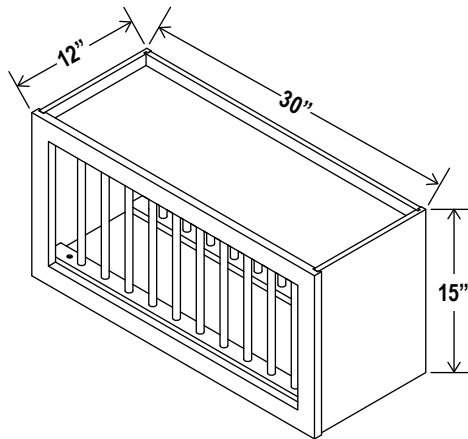

Plate Rack

PR3015

10 plate slots