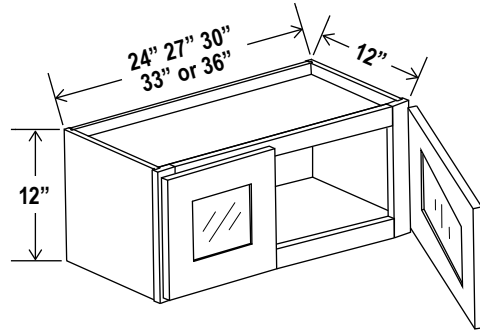

DC
Dallas Cinnamon

SB
Shaker Blue
(use Raised Panel Pricing)

Wall Cabinet Specifications

Wall Cabinet Single Glass Doors, 12" H

W1212GD
W1512GD
W1812GD
W2112GD

Clear glass included

Wall Cabinet Double Glass Doors, 12" H