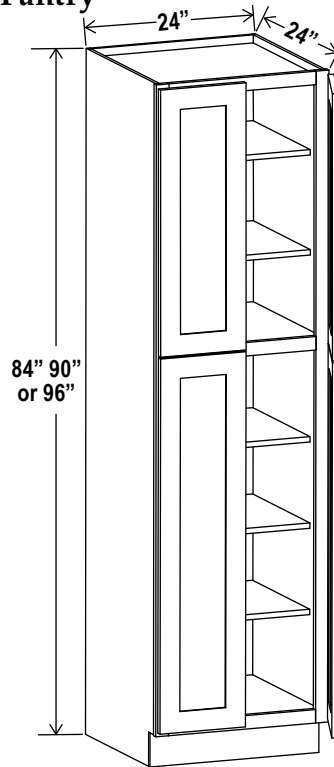

Base Tray

BT09

Base Cabinet Specifications

Base Cabinets

Base Waste Basket Cabinet

BWB18

Microwave Base Cabinet

MB33

Spice Pull Base Cabinet

SPB6

SPB9

Base Spice Drawer

BSDC6

Tall Pantry Cabinet Specifications

Utility Pantry

U188424
U189024
U189624

Two adjustable top shelves • Three bottom shelves

Note: Roll out shelf kits available for utility cabinets. See page 24.

Utility Pantry

U248424
U249024
U249624

Two adjustable top shelves • Three bottom shelves