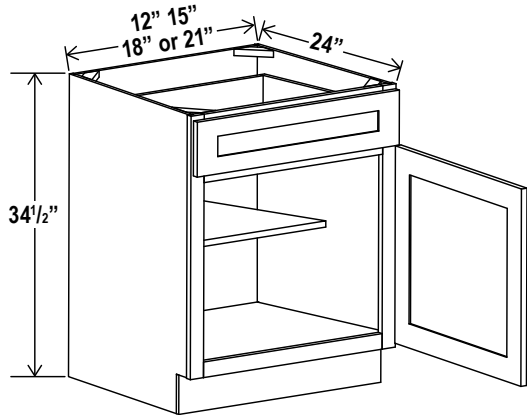

Base Cabinet Specifications

Base Cabinet Single Door, 30" H

- B12
- B15
- B18
- B21

One drawer