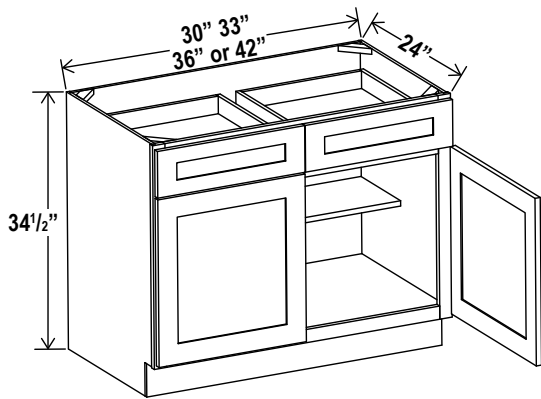

10 plate slots

Wall Spice Drawer

WSD630

5 drawers

Wine Rack

WRC3015
WRC3018
WRC2430

Can install vertically or horizontally

Base Cabinet Specifications

Base Cabinet Single Door, 30" H

- B12
- B15
- B18
- B21

One drawer

Base Cabinet Double Doors

- B24
- B27

One drawer

Base Cabinet Double Doors

- B30
- B33
- B36
- B42