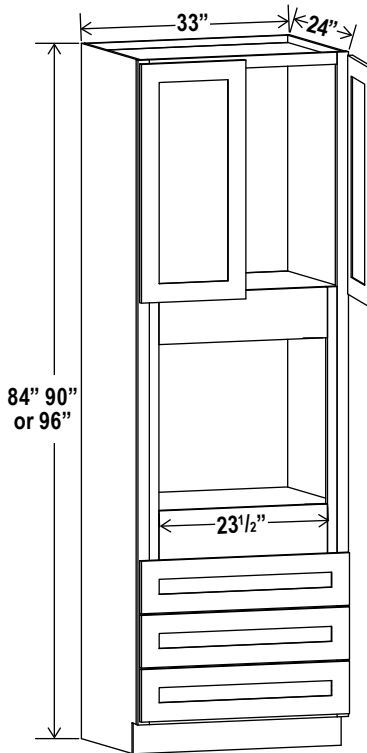

Note: Roll out shelf kits available for utility cabinets. See page 24.

Utility Pantry

U308424
U309024
U309624

Two adjustable top shelves • Three bottom shelves

Note: Roll out shelf kits available for utility cabinets. See page 24.

Tall Pantry Cabinet Specifications

Oven Pantry

O308424

O309024

O309624

Two doors • One large open shelf • Three bottom drawers
Note: Drawers may be removed to accommodate double ovens.

Pantries

Oven Pantry