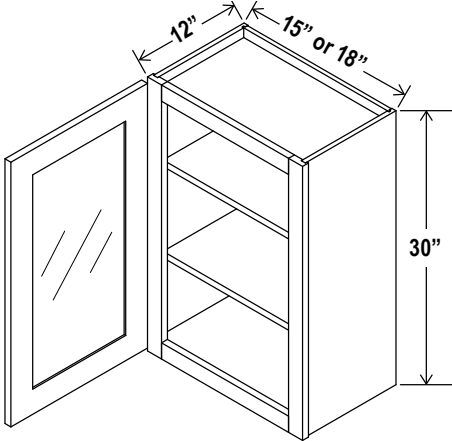

Wall Cabinet Double Doors, 18" H

W3018
W3318
W3618

No shelf

Wall Cabinet Double Glass Doors, 18" H

W3018GD

Clear glass included

Wall Cabinet Specifications

Wall Cabinet Double Doors, 24" H

- W3024
- W3324
- W3624

One adjustable shelf

Wall Cabinet Single Door, 30" H

- W0930
- W1230
- W1530
- W1830
- W2130

Two adjustable shelves

Wall Cabinet Single Glass Door, 30" H

- W1530GD
- W1830GD

Clear glass included

Wall Cabinet Double Doors, 30" H

- W2430
- W2730
- W3030
- W3330
- W3630
- W3930

Two adjustable shelves

Wall Cabinet Double Glass Doors, 30" H

- W2430GD
- W3030GD

Clear glass included

Wall Cabinet Single Door, 36" H