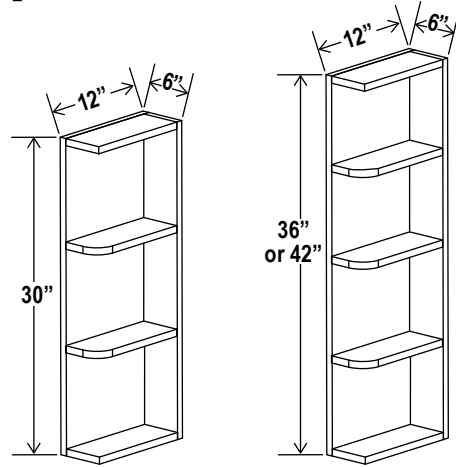

Open End Shelf

OE630
OE636
OE642

Matching color interior