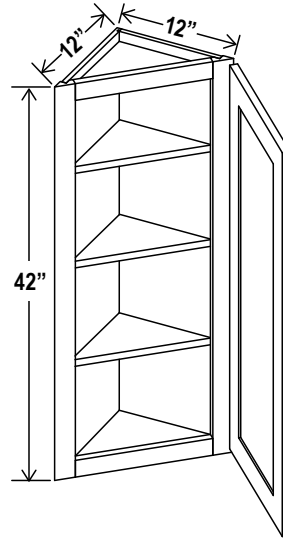

Wall Cabinet Specifications

Angle Wall Cabinet

Wall Cabinets

AW1230
AW1236
AW1242