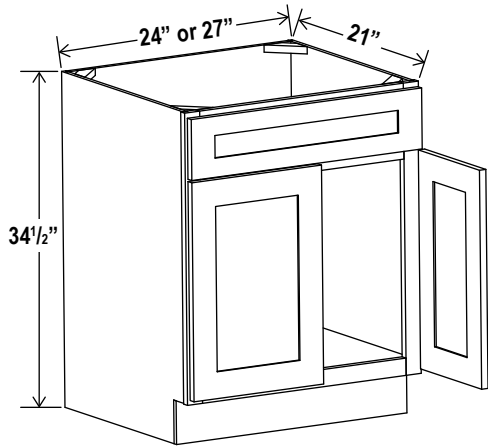

O338424

O339024

O339624

Two doors • One large open shelf • Three bottom drawers
Note: Drawers may be removed to accommodate double ovens.

Vanity Cabinet Specifications

Vanity Sink Base

1 dummy drawer

VS24
VS27