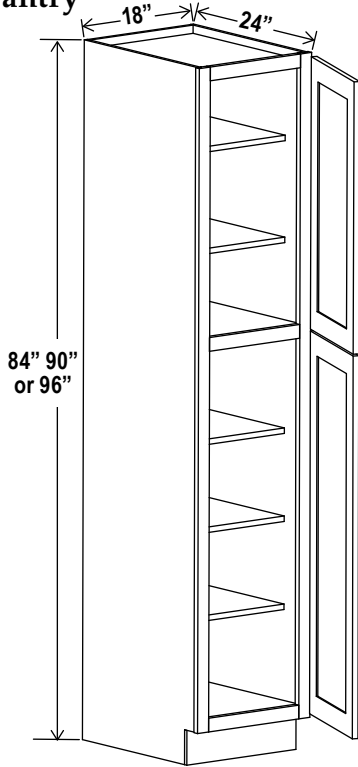

Base Tray

BT09

Base Cabinet Specifications

Base Cabinets

Base Waste Basket Cabinet

BWB18

Microwave Base Cabinet

MB33

Spice Pull Base Cabinet

SPB6

SPB9

Base Spice Drawer

BSDC6

Tall Pantry Cabinet Specifications

Utility Pantry

U188424
U189024
U189624

Two adjustable top shelves • Three bottom shelves

Note: Roll out shelf kits available for utility cabinets. See page 24.

Utility Pantry

U248424
U249024
U249624

Two adjustable top shelves • Three bottom shelves