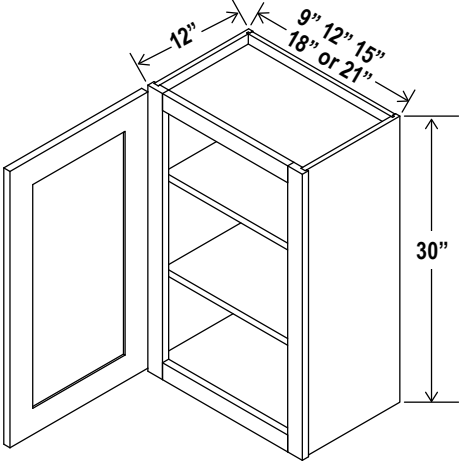

Wall Cabinet Double Doors, 18" H

W3018
W3318
W3618

No shelf

Wall Cabinet Double Glass Doors, 18" H

W3018GD

Clear glass included

Wall Cabinet Specifications

Wall Cabinet Double Doors, 24" H

- W3024
- W3324
- W3624

One adjustable shelf

Wall Cabinet Single Door, 30" H

- W0930
- W1230
- W1530
- W1830
- W2130

Two adjustable shelves

Wall Cabinet Single Glass Door, 30" H

- W1530GD
- W1830GD

Clear glass included