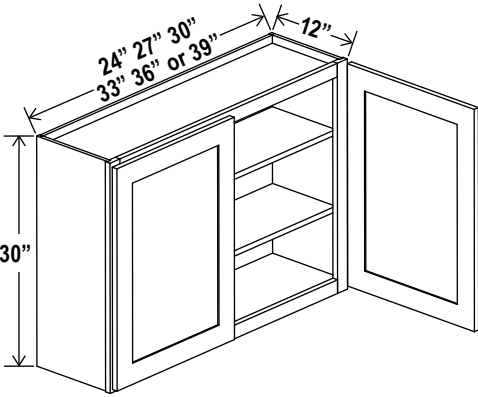

Wall Cabinet Double Doors, 18" H

W3018
W3318
W3618

No shelf

Wall Cabinet Double Glass Doors, 18" H

W3018GD

Clear glass included

Wall Cabinet Specifications

Wall Cabinet Double Doors, 24" H

- W3024
- W3324
- W3624

One adjustable shelf

Wall Cabinet Single Door, 30" H

- W0930
- W1230
- W1530
- W1830
- W2130

Two adjustable shelves

Wall Cabinet Single Glass Door, 30" H

- W1530GD
- W1830GD

Clear glass included

Wall Cabinet Double Doors, 30" H

- W2430
- W2730
- W3030
- W3330
- W3630
- W3930

Two adjustable shelves

Wall Cabinet Double Glass Doors, 30" H

- W2430GD
- W3030GD

Clear glass included

Wall Cabinet Single Door, 36" H