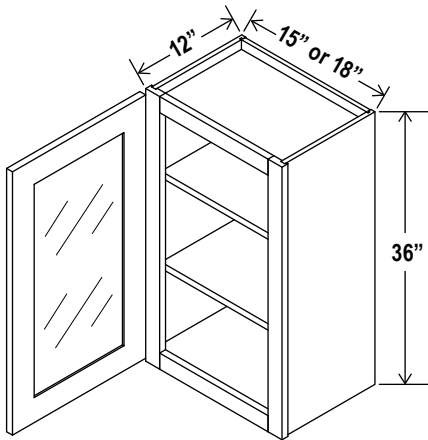

Wall Cabinet Specifications

Wall Cabinet Single Glass Door, 36" H

W1536GD
W1836GD

Clear glass included