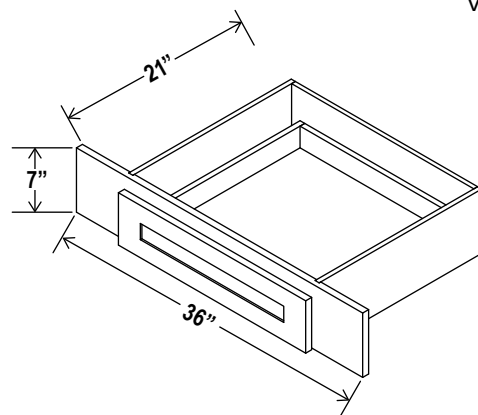

Knee Drawer

VKD36