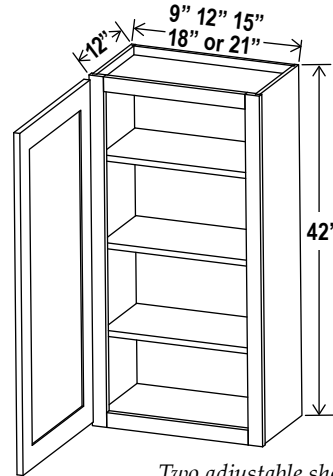

Two adjustable shelves

Wall Cabinet Double Glass Doors, 36" H

W2436GD
W3036GD

Clear glass included

Wall Cabinet Single Door, 42" H

W0942
W1242
W1542
W1842
W2142

Two adjustable shelves

Wall Cabinet Single Glass Door, 42" H