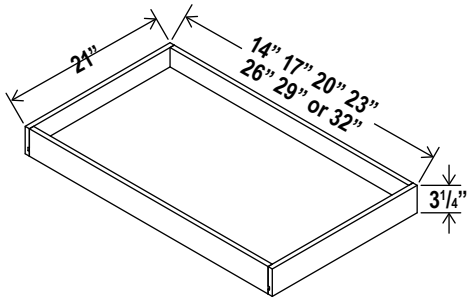

SD

Hood

Hood

Roll Out Tray

- RS18
- RS21
- RS24
- RS27
- RS30
- RS33
- RS36

Arched Valance

- VA30
- VA36
- VA42
- VA48

PRICING AS OF 10/15/2022		PAINTED	STAINED	RAISED
		SHAKER	SHAKER	PANEL
CABINET	PRODUCT DESCRIPTION	LIST	LIST	LIST
WALL CABINETS – 12" H				
W3012	Wall Cabinet 30" W x 12" H x 12" D	\$474.00	\$531.00	\$557.00
W3312	Wall Cabinet 33" W x 12" H x 12" D	\$504.00	\$557.00	\$587.00
W3612	Wall Cabinet 36" W x 12" H x 12" D	\$538.00	\$592.00	\$624.00
WALL CABINETS – 15" H				
W3015	Wall Cabinet 30" W x 15" H x 12" D	\$525.00	\$598.00	\$633.00
W3315	Wall Cabinet 33" W x 15" H x 12" D	\$558.00	\$616.00	\$646.00
W3615	Wall Cabinet 36" W x 15" H x 12" D	\$592.00	\$635.00	\$670.00
WALL CABINETS – 18" H				
W2418	Wall Cabinet 24" W x 18" H x 12" D	\$555.00	\$598.00	\$675.00
W3018	Wall Cabinet 30" W x 18" H x 12" D	\$594.00	\$657.00	\$690.00
W3318	Wall Cabinet 33" W x 18" H x 12" D	\$611.00	\$677.00	\$712.00
W3618	Wall Cabinet 36" W x 18" H x 12" D	\$634.00	\$712.00	\$753.00
WALL CABINETS – 24" H				
W3024	Wall Cabinet 30" W x 24" H x 12" D	\$716.00	\$790.00	\$832.00
W3324	Wall Cabinet 33" W x 24" H x 12" D	\$733.00	\$808.00	\$847.00
W3624	Wall Cabinet 36" W x 24" H x 12" D	\$789.00	\$928.00	\$976.00
WALL CABINETS – 24" D				
W301224	Wall Cabinet 30" W x 12" H x 24" D	\$617.00	\$677.00	\$712.00
W301524	Wall Cabinet 30" W x 15" H x 24" D	\$669.00	\$734.00	\$768.00
W301824	Wall Cabinet 30" W x 18" H x 24" D	\$746.00	\$819.00	\$858.00
W302424	Wall Cabinet 30" W x 24" H x 24" D	\$899.00	\$989.00	\$1,034.00
W331224	Wall Cabinet 33" W x 12" H x 24" D	\$650.00	\$714.00	\$753.00
W331524	Wall Cabinet 33" W x 15" H x 24" D	\$703.00	\$773.00	\$813.00
W331824	Wall Cabinet 33" W x 18" H x 24" D	\$763.00	\$843.00	\$883.00
W332424	Wall Cabinet 33" W x 24" H x 24" D	\$975.00	\$1,072.00	\$1,122.00
W361224	Wall Cabinet 36" W x 12" H x 24" D	\$682.00	\$750.00	\$790.00
W361524	Wall Cabinet 36" W x 15" H x 24" D	\$744.00	\$799.00	\$845.00
W361824	Wall Cabinet 36" W x 18" H x 24" D	\$780.00	\$872.00	\$920.00
W362424	Wall Cabinet 36" W x 24" H x 24" D	\$1,043.00	\$1,141.00	\$1,203.00