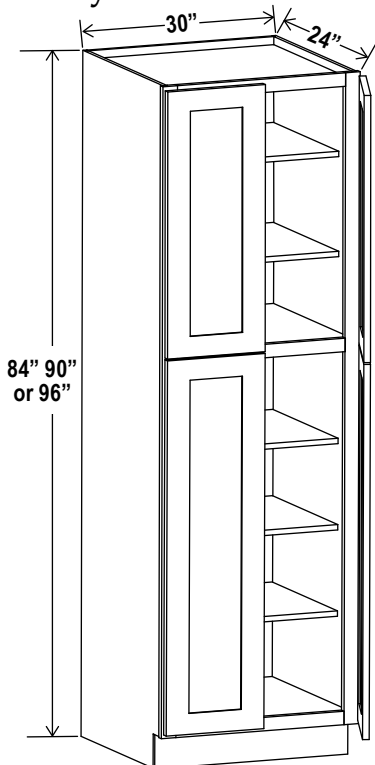

Spice Pull Base Cabinet

SPB6

SPB9

Base Spice Drawer

BSDC6

Tall Pantry Cabinet Specifications

Utility Pantry

U188424
U189024
U189624

Two adjustable top shelves • Three bottom shelves

Note: Roll out shelf kits available for utility cabinets. See page 24.

Utility Pantry

U248424
U249024
U249624

Two adjustable top shelves • Three bottom shelves

Note: Roll out shelf kits available for utility cabinets. See page 24.

Utility Pantry

U308424
U309024
U309624

Two adjustable top shelves • Three bottom shelves

Note: Roll out shelf kits available for utility cabinets. See page 24.