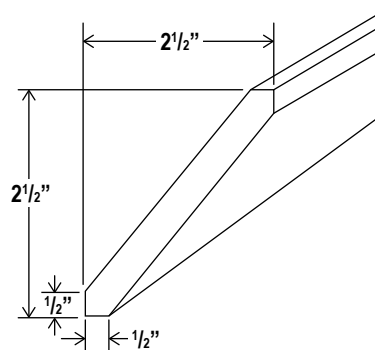

Angle Crown Moulding