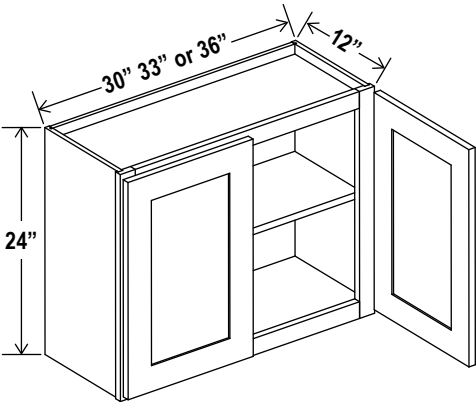

Wall Cabinet Double Doors, 18" H

W3018
W3318
W3618

No shelf

Wall Cabinet Double Glass Doors, 18" H

W3018GD

Clear glass included

Wall Cabinet Specifications

Wall Cabinet Double Doors, 24" H

- W3024
- W3324
- W3624

One adjustable shelf

Wall Cabinet Single Door, 30" H

- W0930
- W1230
- W1530
- W1830
- W2130

Two adjustable shelves

Wall Cabinet Single Glass Door, 30" H

- W1530GD
- W1830GD

Clear glass included