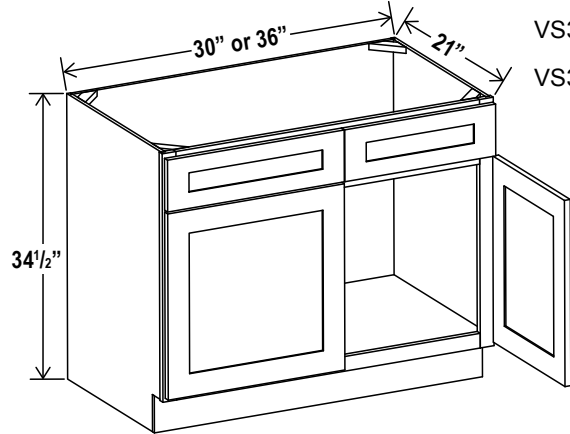

Vanity Sink Base

Two dummy drawers