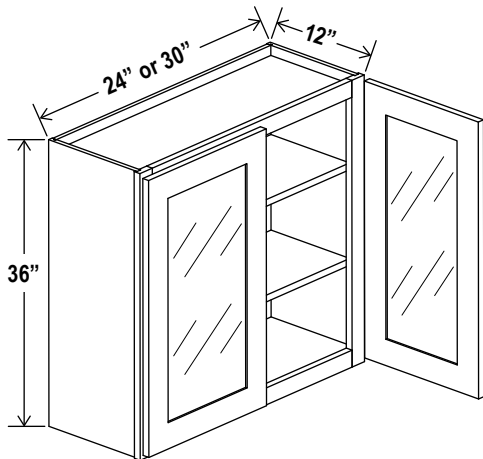

Wall Cabinet Double Glass Doors, 36" H

W2436GD
W3036GD

Clear glass included