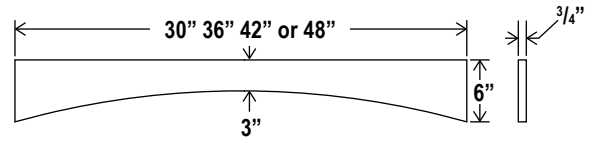

SD

Hood

Hood

Roll Out Tray

- RS18
- RS21
- RS24
- RS27
- RS30
- RS33
- RS36

Arched Valance

- VA30
- VA36
- VA42
- VA48

PRICING AS OF 10/15/2022		PAINTED	STAINED	RAISED
		SHAKER	SHAKER	PANEL
CABINET	PRODUCT DESCRIPTION	LIST	LIST	LIST
WALL CABINETS – 12" H				
W3012	Wall Cabinet 30" W x 12" H x 12" D	\$474.00	\$531.00	\$557.00
W3312	Wall Cabinet 33" W x 12" H x 12" D	\$504.00	\$557.00	\$587.00
W3612	Wall Cabinet 36" W x 12" H x 12" D	\$538.00	\$592.00	\$624.00
WALL CABINETS – 15" H				
W3015	Wall Cabinet 30" W x 15" H x 12" D	\$525.00	\$598.00	\$633.00
W3315	Wall Cabinet 33" W x 15" H x 12" D	\$558.00	\$616.00	\$646.00
W3615	Wall Cabinet 36" W x 15" H x 12" D	\$592.00	\$635.00	\$670.00
WALL CABINETS – 18" H				
W2418	Wall Cabinet 24" W x 18" H x 12" D	\$555.00	\$598.00	\$675.00
W3018	Wall Cabinet 30" W x 18" H x 12" D	\$594.00	\$657.00	\$690.00
W3318	Wall Cabinet 33" W x 18" H x 12" D	\$611.00	\$677.00	\$712.00
W3618	Wall Cabinet 36" W x 18" H x 12" D	\$634.00	\$712.00	\$753.00
WALL CABINETS – 24" H				
W3024	Wall Cabinet 30" W x 24" H x 12" D	\$716.00	\$790.00	\$832.00
W3324	Wall Cabinet 33" W x 24" H x 12" D	\$733.00	\$808.00	\$847.00
W3624	Wall Cabinet 36" W x 24" H x 12" D	\$789.00	\$928.00	\$976.00
WALL CABINETS – 24" D				
W301224	Wall Cabinet 30" W x 12" H x 24" D	\$617.00	\$677.00	\$712.00
W301524	Wall Cabinet 30" W x 15" H x 24" D	\$669.00	\$734.00	\$768.00
W301824	Wall Cabinet 30" W x 18" H x 24" D	\$746.00	\$819.00	\$858.00
W302424	Wall Cabinet 30" W x 24" H x 24" D	\$899.00	\$989.00	\$1,034.00
W331224	Wall Cabinet 33" W x 12" H x 24" D	\$650.00	\$714.00	\$753.00
W331524	Wall Cabinet 33" W x 15" H x 24" D	\$703.00	\$773.00	\$813.00
W331824	Wall Cabinet 33" W x 18" H x 24" D	\$763.00	\$843.00	\$883.00
W332424	Wall Cabinet 33" W x 24" H x 24" D	\$975.00	\$1,072.00	\$1,122.00
W361224	Wall Cabinet 36" W x 12" H x 24" D	\$682.00	\$750.00	\$790.00
W361524	Wall Cabinet 36" W x 15" H x 24" D	\$744.00	\$799.00	\$845.00
W361824	Wall Cabinet 36" W x 18" H x 24" D	\$780.00	\$872.00	\$920.00
W362424	Wall Cabinet 36" W x 24" H x 24" D	\$1,043.00	\$1,141.00	\$1,203.00