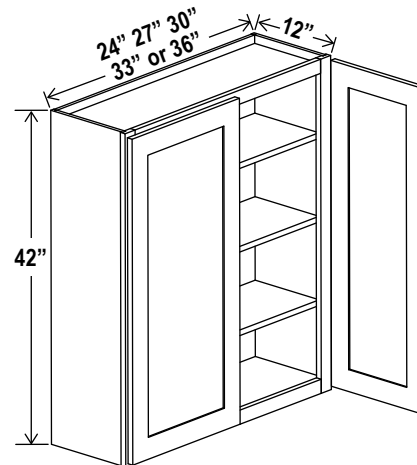

Wall Cabinet Double Doors, 42" H

W2442
W2742
W3042
W3342
W3642

Three adjustable shelves