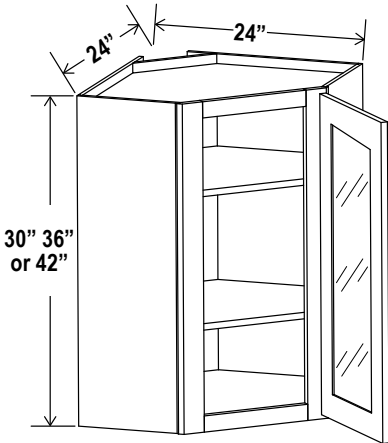

Clear glass included

Diagonal Corner Wall Glass Door

DCW2412GD

Clear glass included

Diagonal Corner Wall Glass Door

DCW2430GD
DCW2436GD
DCW2442GD

Clear glass included

Diagonal Corner Wall Single Door

DCW2430
DCW2436
DCW2442

Two adjustable shelves

Diagonal Corner Wall Glass Door

DCW2712GD

Clear glass included

Diagonal Corner Wall Single Door

DCW2736
DCW2742

Two adjustable shelves