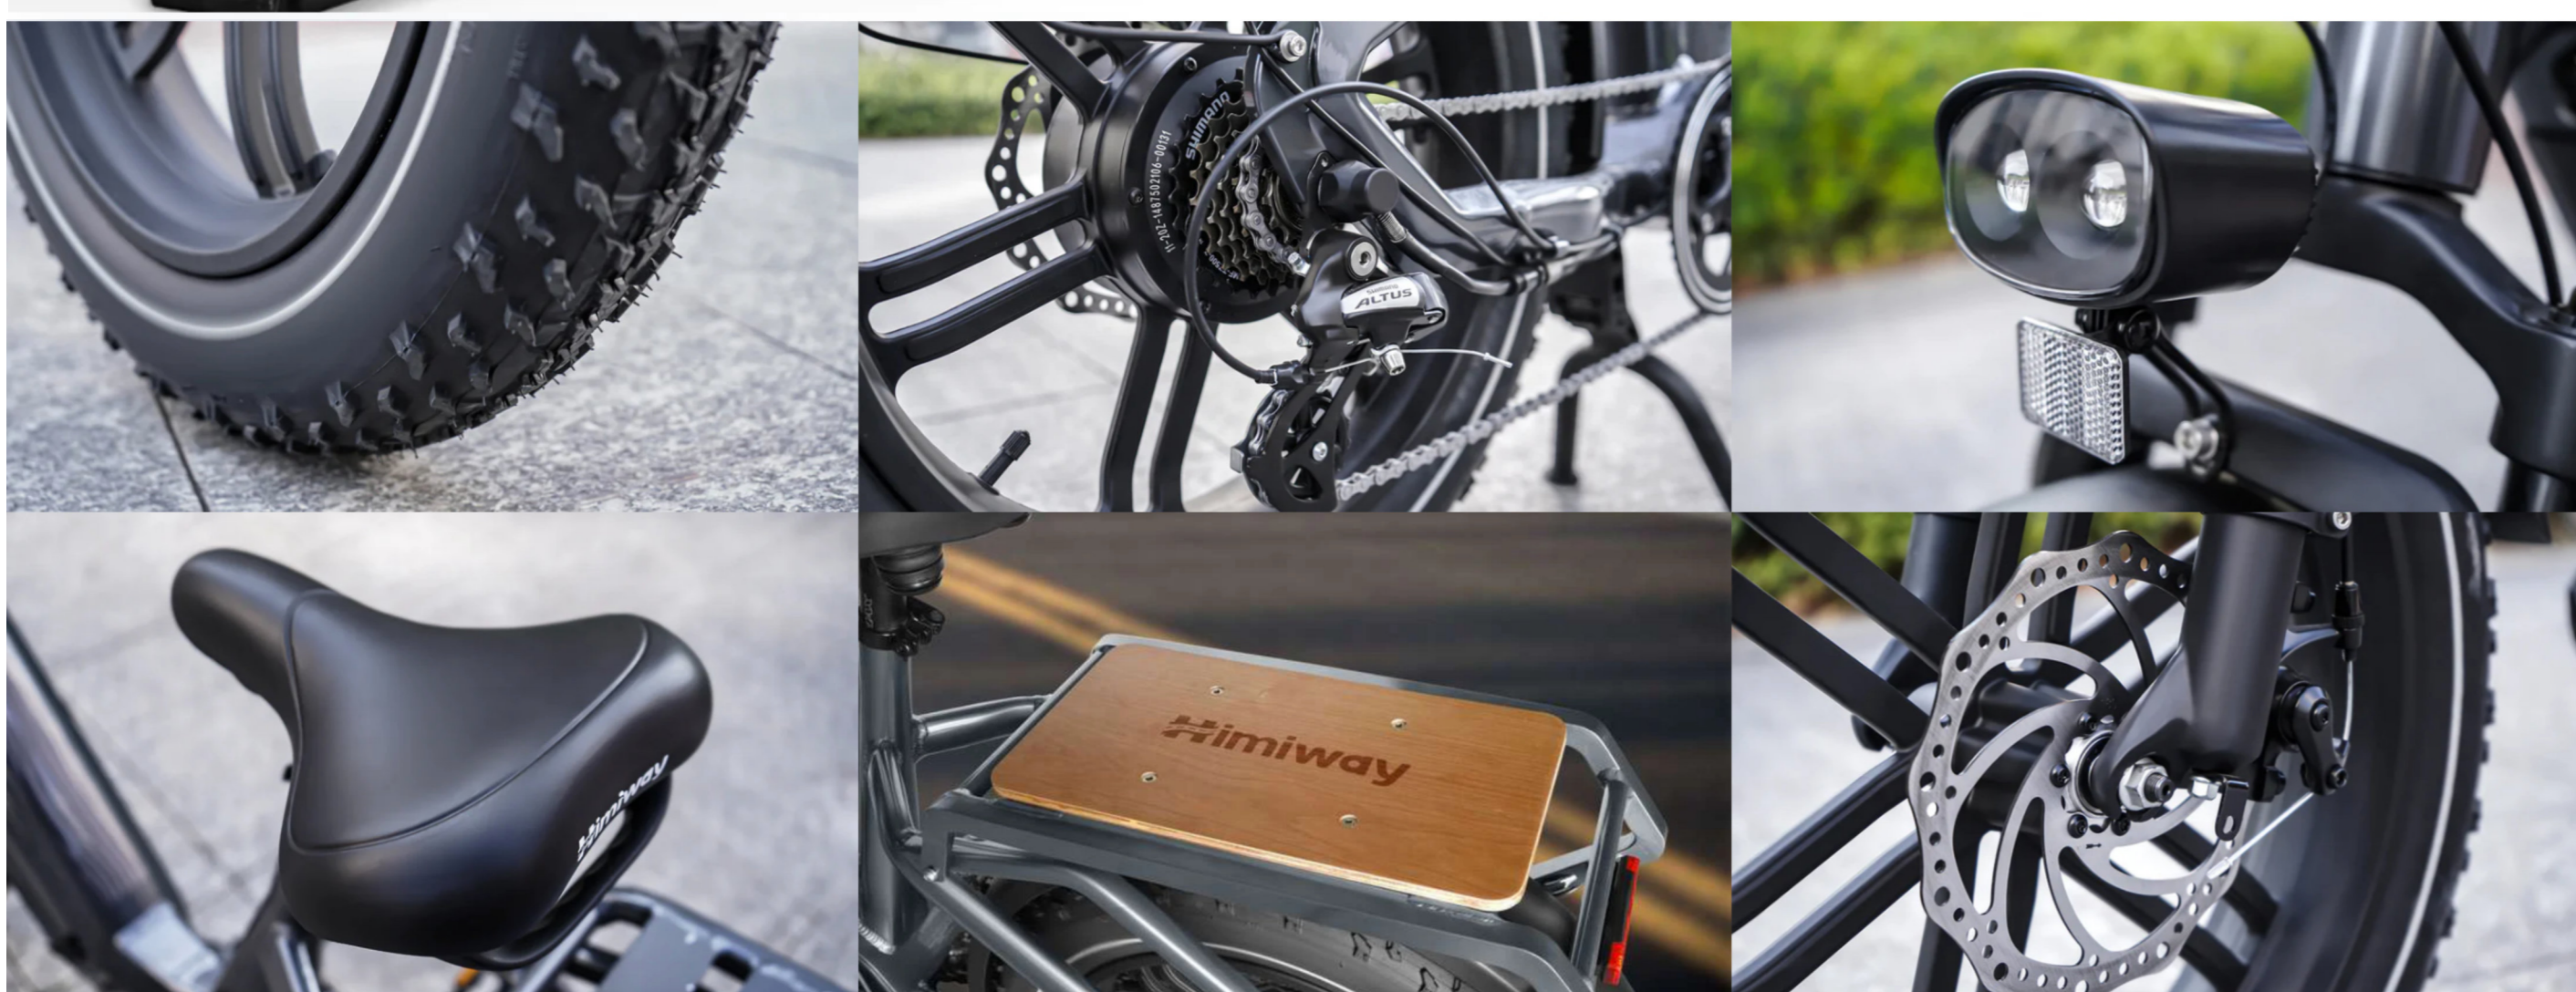

Smaller Size & Longer Range & Shorter Charging Time

60-80 Miles
Per Charge

960 Wh
Total Battery Capacity

5000mAh
Single Cell Capacity

7 hours
Time Until Fully Charge