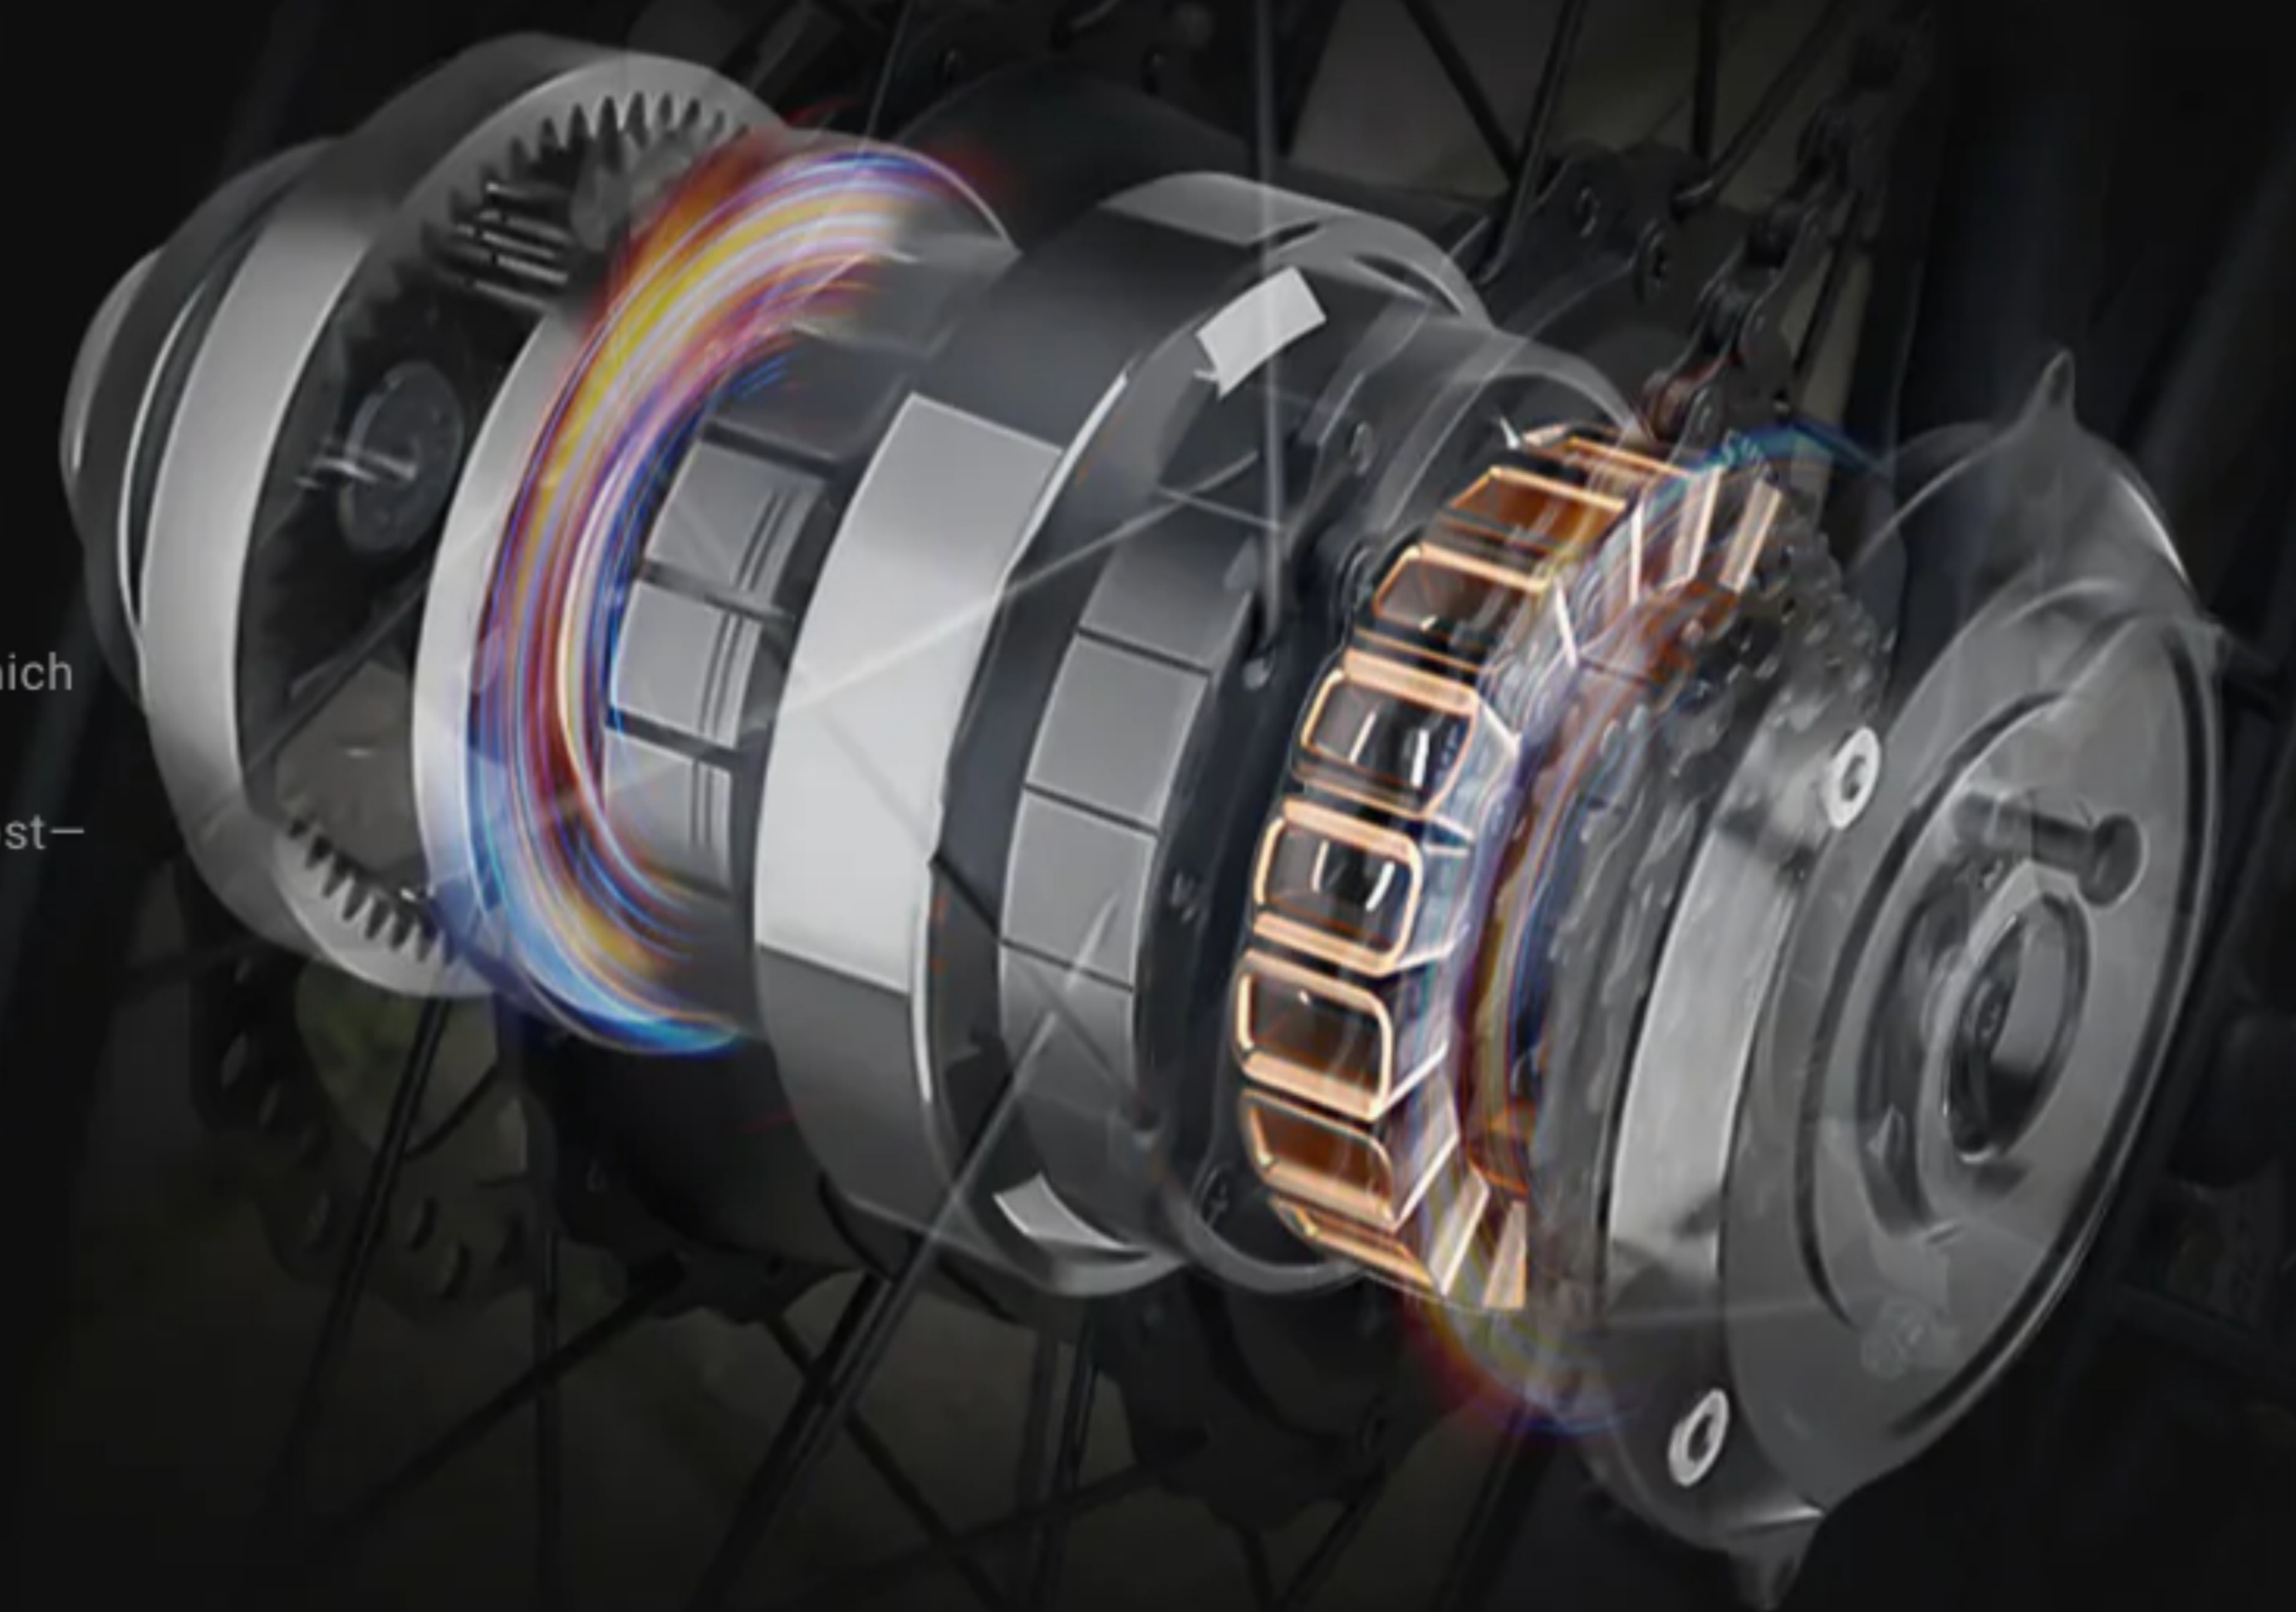

250W
Geared Hub Motor
(continuous)

80 Mi
Miles per Charge
(estimate)

Up to 25KM/H (15.5mph)
can be unlocked
(legally required in the UK)

48V 20Ah
Samsung/LG Battery

400lb.
Payload Capacity

7 Speed
Gear Shift System

VeloSpark