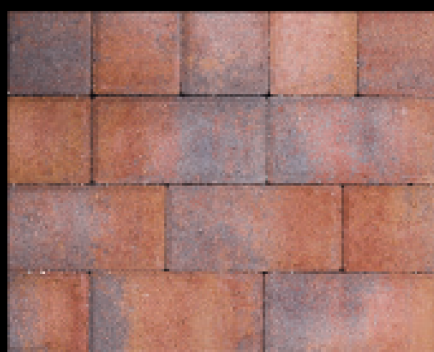

Gray Cement Blends

U.S. PAVERSCAPE

Manufacturer of Fine Quality Concrete Paver Brick, Tile and Slabs
"Custom Production is Our Standard"

Bonfire

Caribbean

Crimson Blend

Dusk

Harvest Blend

Maple Blend

Mocha Blend

PSCMIII

RBC Blend

Slate

Virginia

U.S. PAVERSCAPE

Manufacturer of Fine Quality Concrete Paver Brick, Tile and Slabs
"Custom Production is Our Standard"

* Due to the variable physical properties of the ingredients used to manufacture concrete pavers, color or shade variations may occur.