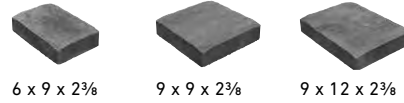

TITANIUM

MEGA-CAMBRIDGE®

3-PIECE TILE | 30MM

6 x 9 x 1 3/16 9 x 9 x 1 3/16 9 x 12 x 1 3/16

3-PIECE | 60MM

6 x 9 x 2 3/8 9 x 9 x 2 3/8 9 x 12 x 2 3/8

3-PIECE | 80MM

6 x 9 x 3 1/8 9 x 9 x 3 1/8 9 x 12 x 3 1/8