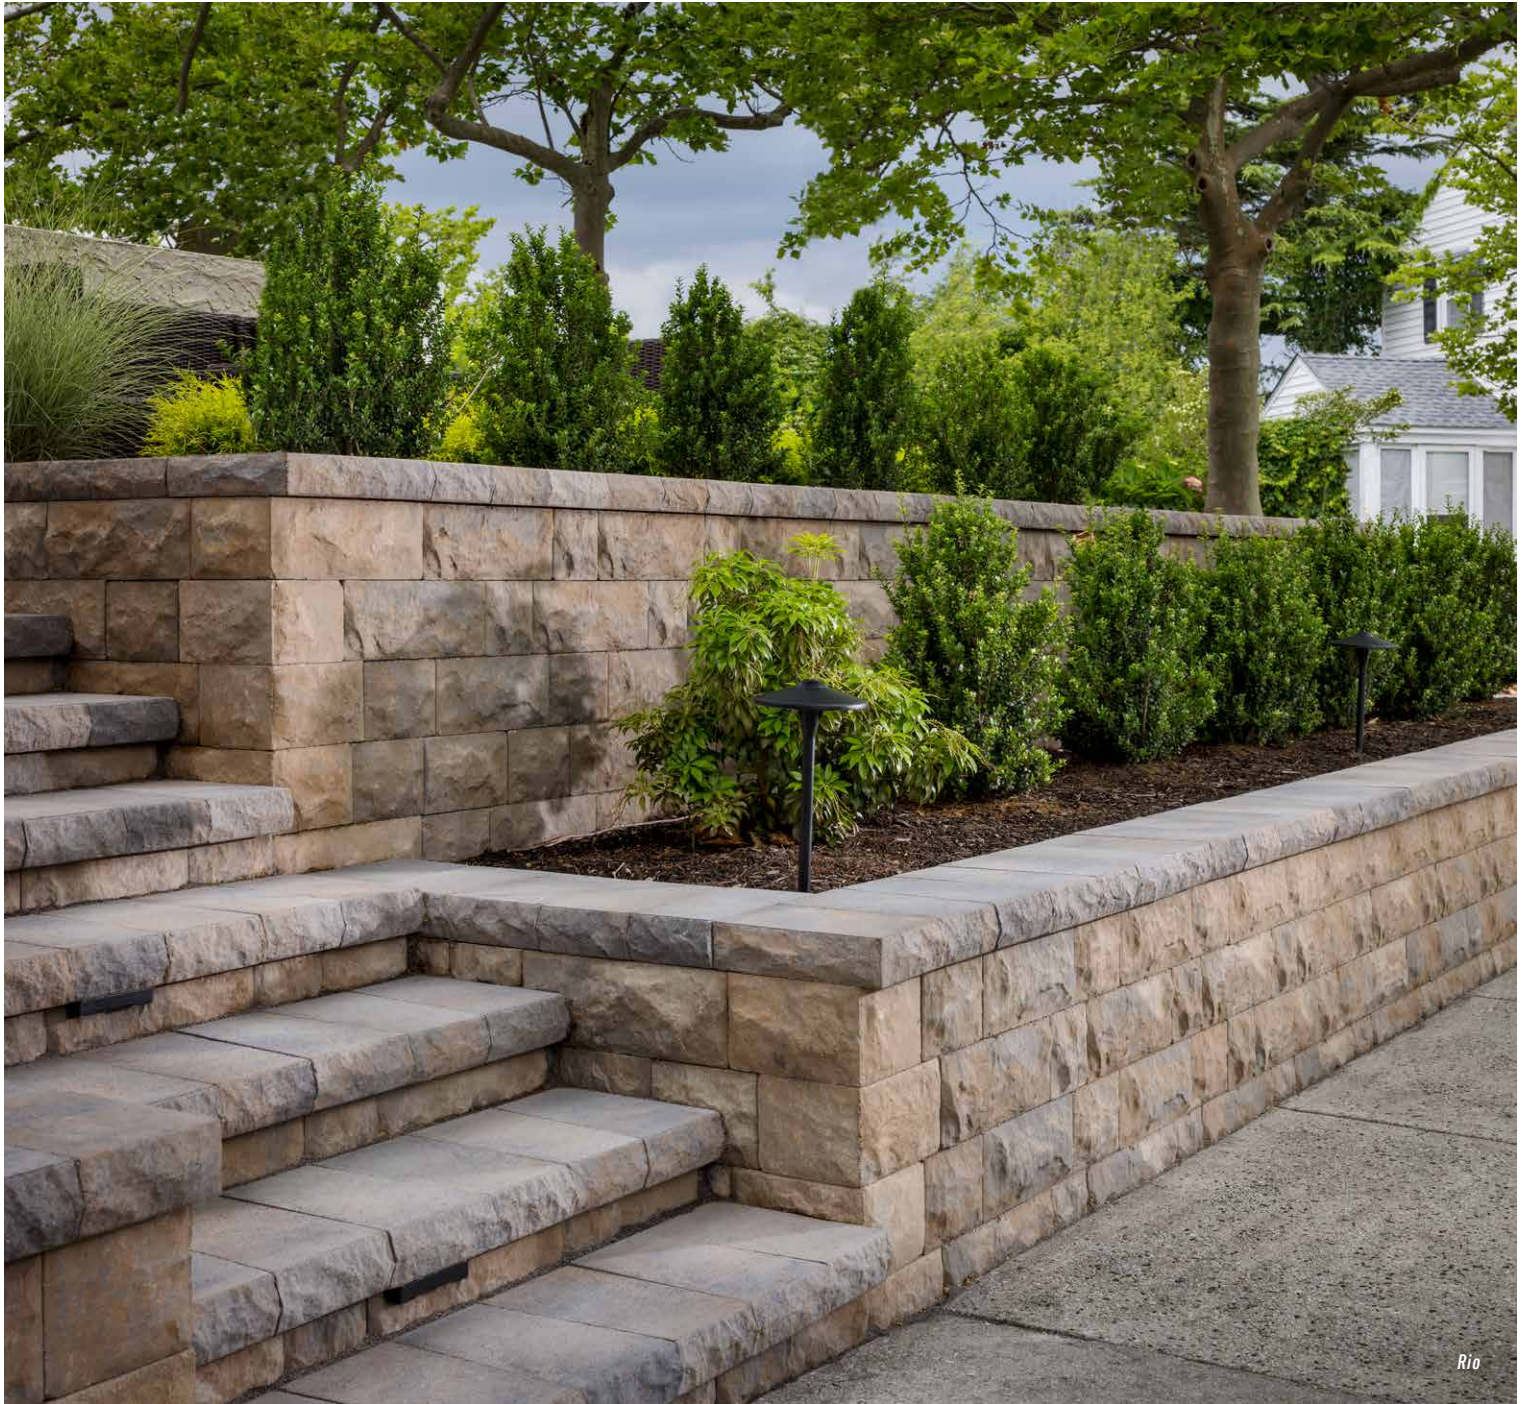

AMARETTO

NAPOLI

RIO

SLATE

TITANIUM

BELAIR WALL® 2.0

Rio

RETAINING WALL