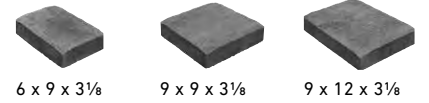

TITANIUM

MEGA-CAMBRIDGE®

3-PIECE TILE | 30MM

6 x 9 x 1 3/16 9 x 9 x 1 3/16 9 x 12 x 1 3/16

3-PIECE | 60MM

6 x 9 x 2 3/8 9 x 9 x 2 3/8 9 x 12 x 2 3/8

3-PIECE | 80MM

6 x 9 x 3 1/8 9 x 9 x 3 1/8 9 x 12 x 3 1/8