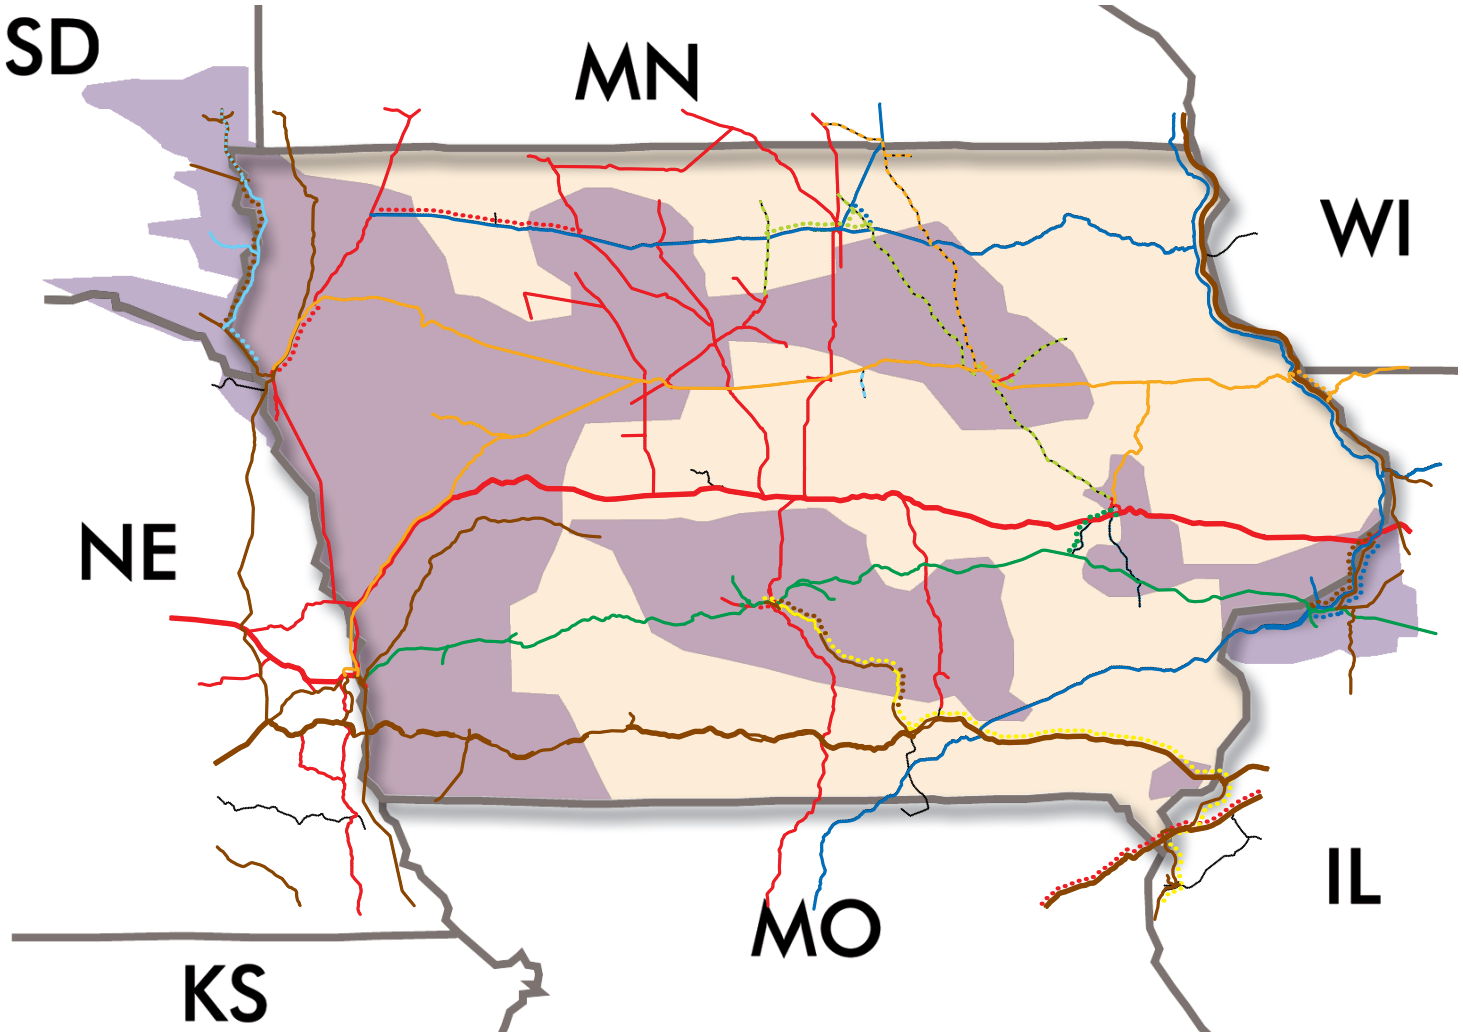

RAIL NETWORK

■ MidAmerican Energy Company Service Territory

- Cedar Rapids & Iowa City (CIC)
- Union Pacific (UP)
- Norfolk Southern (NS)
- Burlington Northern Santa Fe (BNSF)

- Canadian National (CN)
- Canadian Pacific Railroad (CP)
- Iowa Interstate Railroad (IAIS)
- D & I Railroad (DAIR)