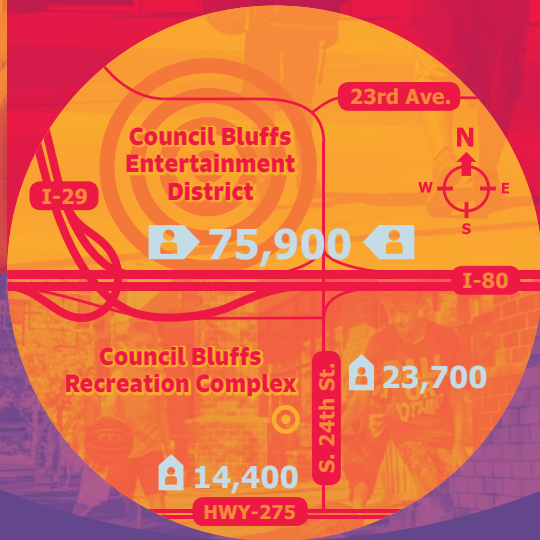

IOWA WEST

FIELD HOUSE, SPORTS PLEX & PLAZA

RETAIL
OPPORTUNITIES

The energy at the new Iowa West Field House, Plaza and Sports Plex is palpable. A growing wellspring of activity, the **busy junction of I-80 and I-29** in Council Bluffs is the newest destination for families, sports fans and out-of-towners seeking memorable experiences.

AVERAGE WEEKDAY TRAFFIC COUNTS:

**I-80 + 24TH ST
DAILY TRAFFIC =
114,000 PEOPLE**

BE WHERE IT'S AT IN COUNCIL BLUFFS

From the second-to-none indoor sports facilities to exceptional lodging, restaurants and entertainment options — all within walking distance — you really will be where it's at!

WORK FORCE

24,640

People are employed in Council Bluffs

OUR DISTRICT IS GROWING.

The Plaza is home to four hotels, including the only full-service hotel in Council Bluffs: Courtyard by Marriott. Entertainment amenities like the Horseshoe Casino, AMC Theater, Joe's Karting and Mid-America Center are frequent crowd-pleasers, and Bass Pro Shops continues to reel people in.