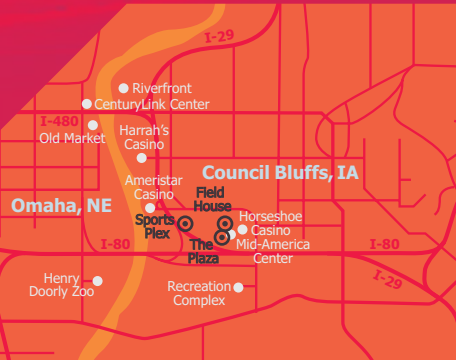

@YOUR SERVICE

Your business's new home could be located in the heart of one of the region's most economically diverse and growth-oriented areas — and it's ready for you right now. Be a part of the momentum and join us at the region's most exciting destination for family fun!

POPULATION:

922,891	Omaha-Council Bluffs, NE-IA MSA
62,478	Council Bluffs
93,503	Pottawattamie Co.

MEDIAN HOUSEHOLD INCOME:

$62,177	Omaha-Council Bluffs, NE-IA MSA
$51,563	Council Bluffs

@THE CENTER OF IT ALL

Council Bluffs has a total population of more than 62,000, but businesses in the area serve the greater Omaha area of nearly 900,000. The city continues to grow steadily, and recent improvement efforts have led it to be named an All-America City with a Forbes "Best Places" ranking. Come be a part of this close-knit community that's unlike anywhere else, on purpose.

Council Bluffs

IOWA

**SPACES
ARE NOW
AVAILABLE.
CONTACT:**

PAULA HAZLEWOOD

Advance Southwest Iowa
402-960-8505
phazlewood@selectgreateromaha.com

MAC VENTURES

Council Bluffs, Iowa
712-309-3000