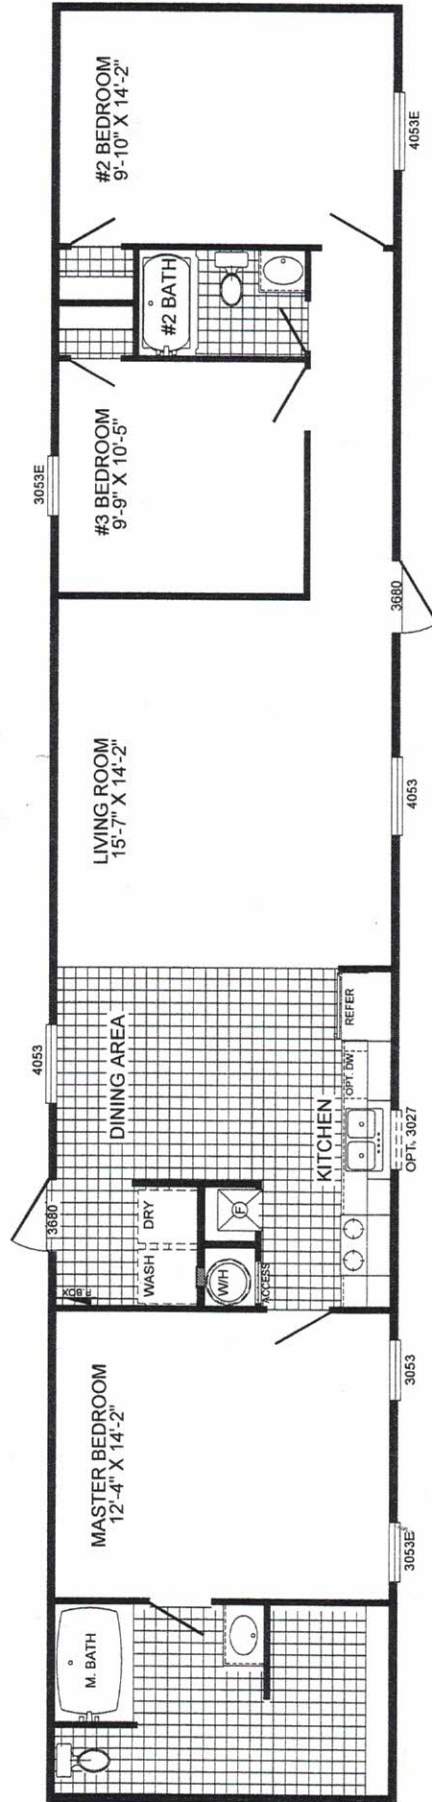

BOLT

L-57631
3-BEDROOM / 2-BATH
16 X 80 - Approx. 1130 Sq. Ft.

Date: 8-8-2013

- * All room dimensions include closets and square footage figures are approximate.
- * Transom windows are available on optional 9'-0" sidewall houses only.
- * Available with Lineats or Shutters around windows.