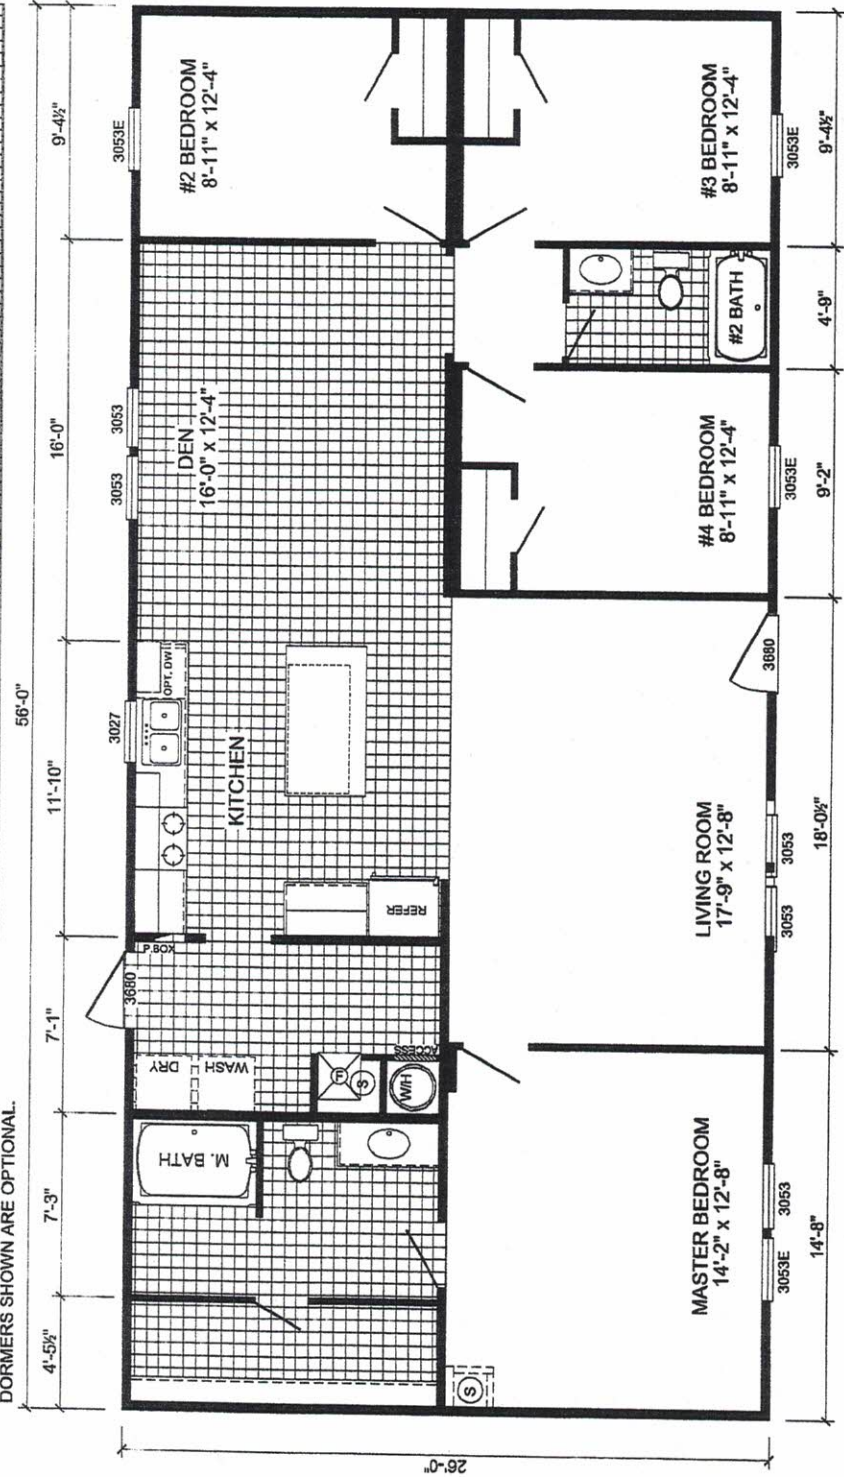

SPARK

L-2564F
4-BEDROOM / 2-BATH
28 x 60 - Approx. 1456 Sq. Ft.

Date: 4-4-2018
 * All room dimensions include closets and square footage figures are approximate.
 * Transom windows are available on optional 9'-0" sidewall houses only.