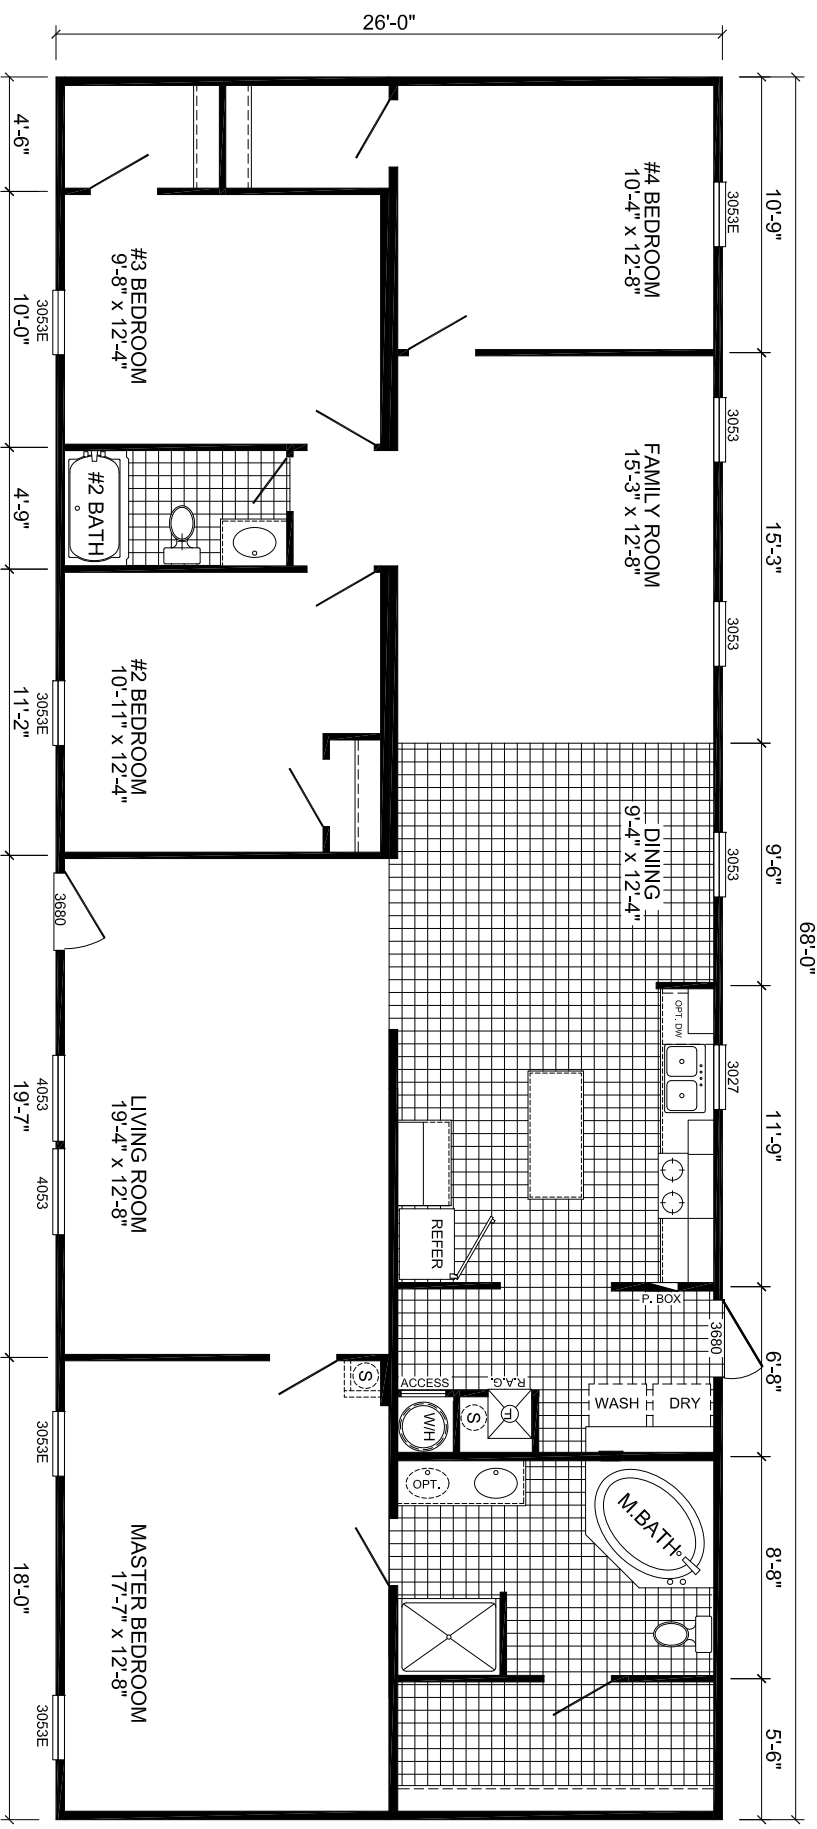

SONIC

L-2684B-RUNNER 4-BEDROOM / 2-BATH 28 X 72 - Approx. 1768 Sq. Ft.

Date: 11-11-2014
* All room dimensions include closets and square footage figures are approximate.