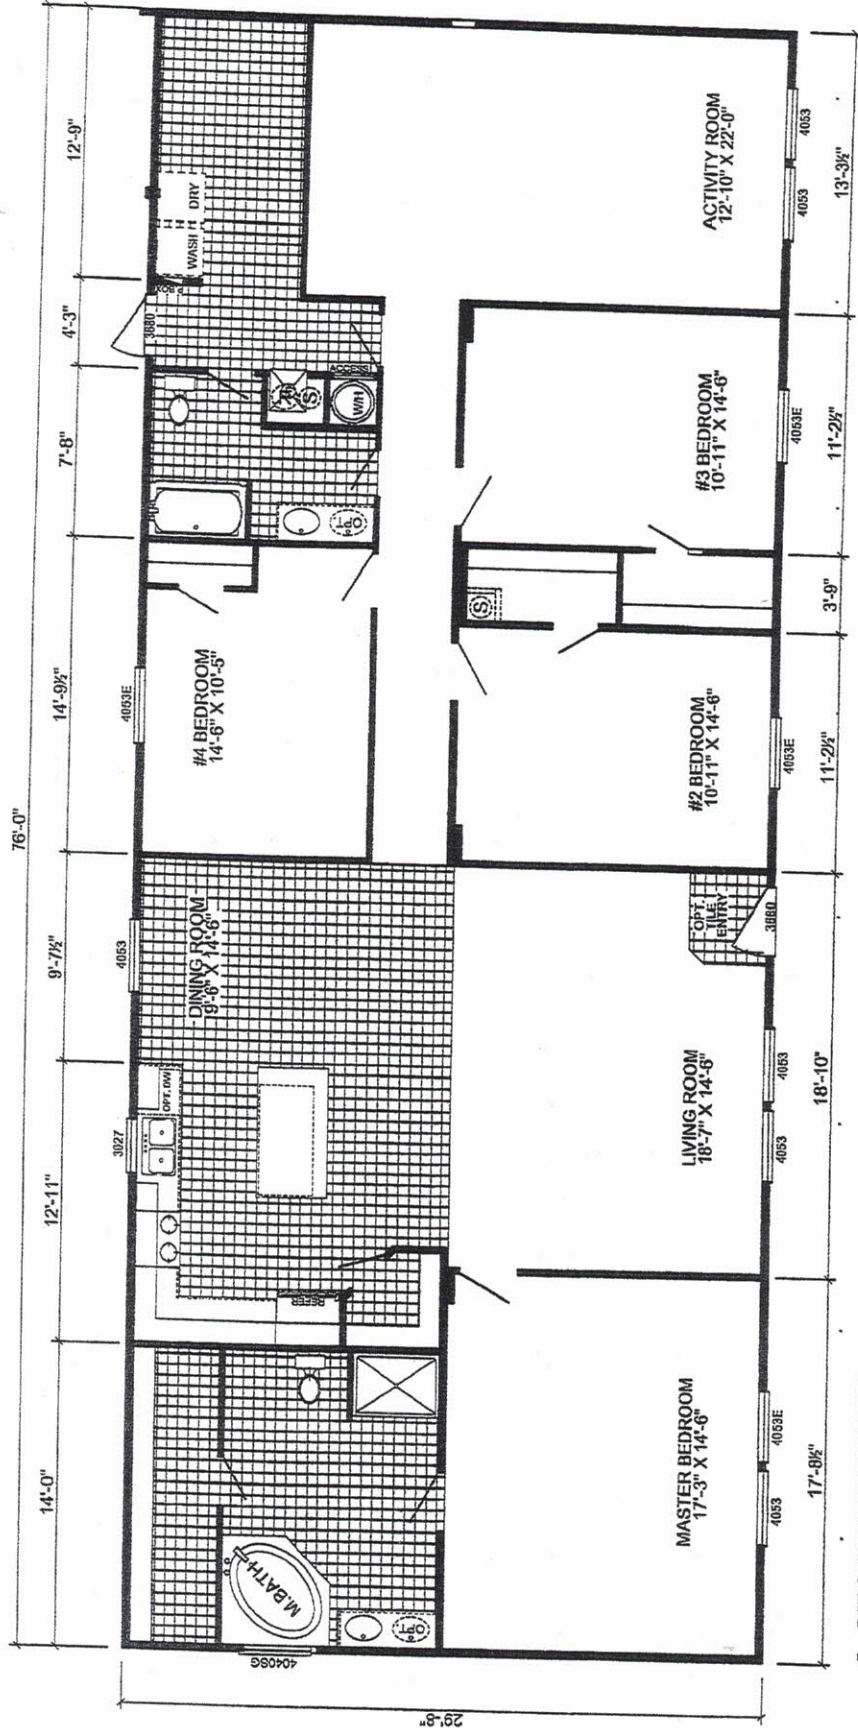

IRON MAN

L-3764V-RUNNER
4-BEDROOM / 2-BATH
32 X 80 - Approx. 2254 Sq. Ft.

- Date: 4-11-2016
- * All room dimensions include closets and square footage figures are approximate.
 - * Transom windows are available on optional 9'-0" sidewall houses only.
 - * Skirting shown is optional.
 - * Small dormer is optional only