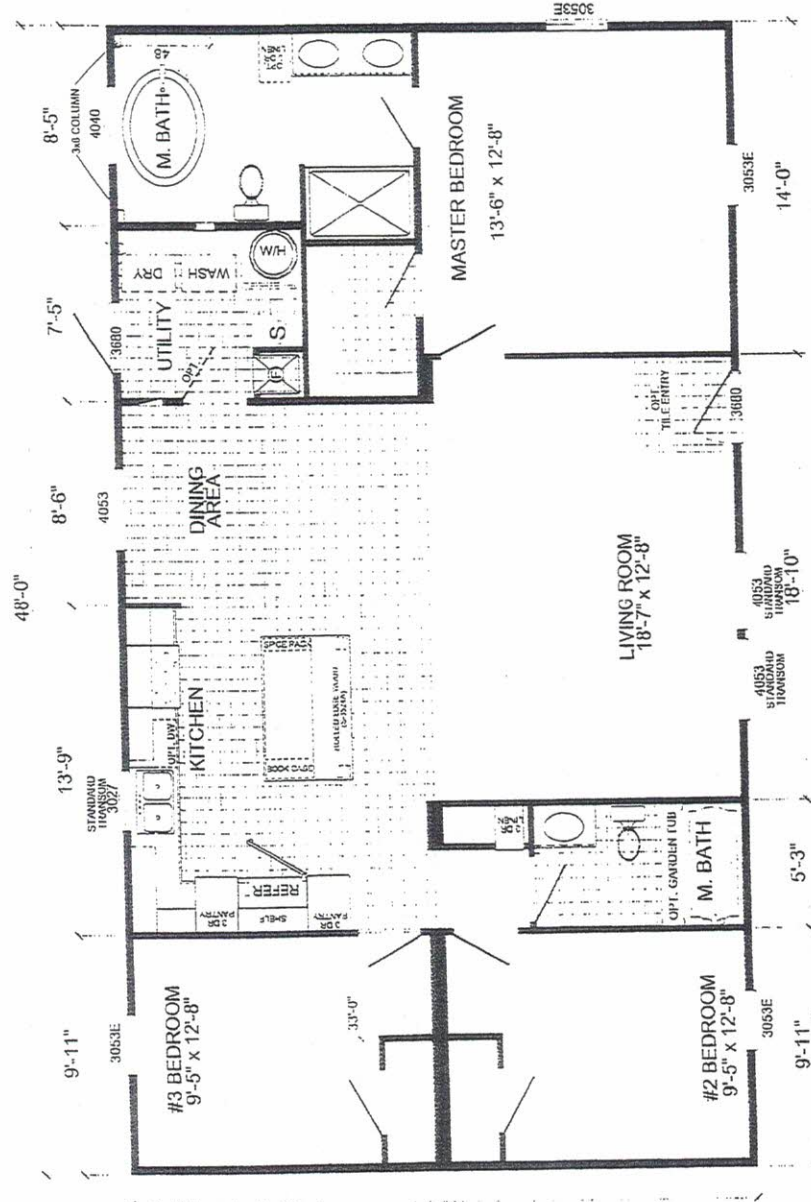

SIERRA

ALL DORMERS SHOWN ARE OPTIONAL.

S-2483G-SVS 3-BEDROOM / 2-BATH 28 x 52 - Approx. 1248 Sq. Ft.

Date: 7-29-2014

* All room dimensions and square footage figures are approximate.
* Trimmer windows are available on optional 9'-0" sidewall houses only.