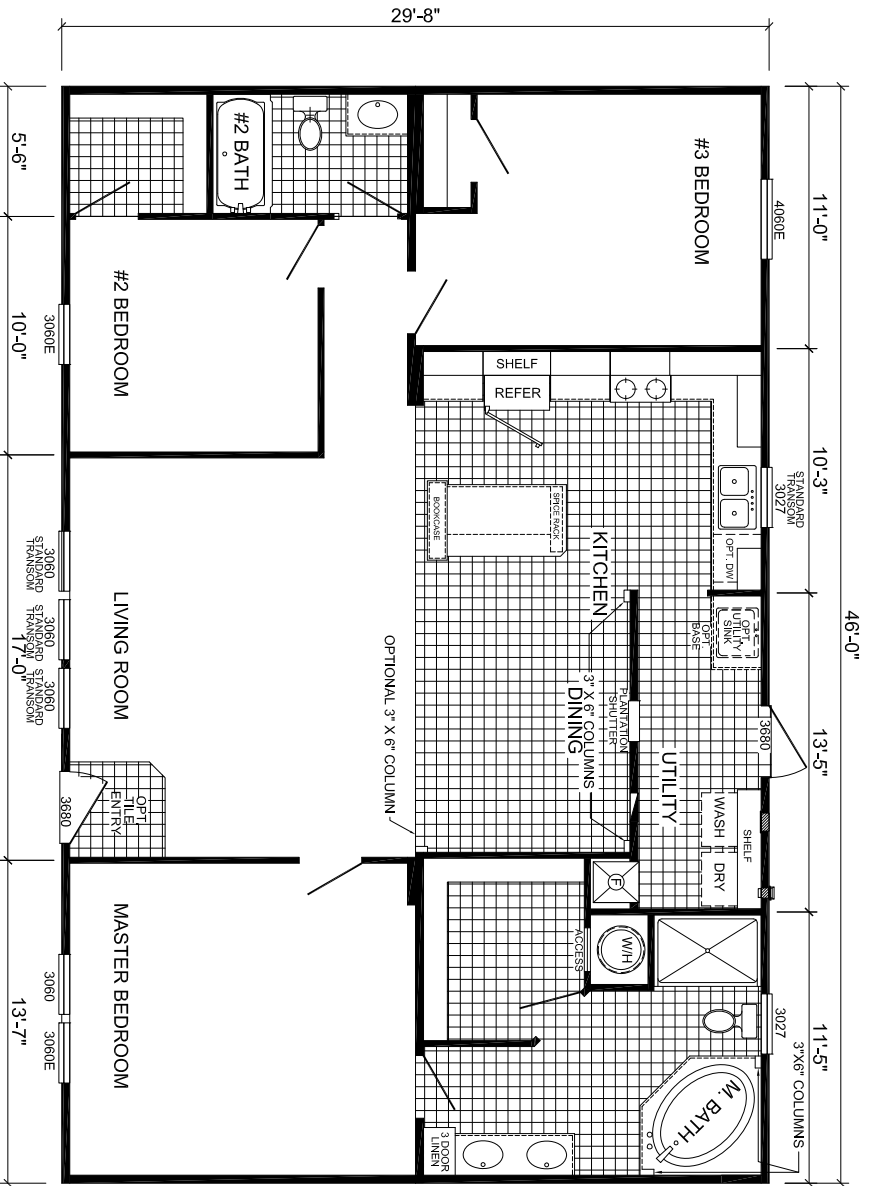

COTTAGE PLUS

ALL DORMERS SHOWN ARE OPTIONAL. CUSTOMER CAN OPTION IN ANY OF THE DORMERS SHOWN.

U-3463B-SELECT 3-BEDROOM / 2-BATH 32 X 46 - Approx. 1364 Sq. Ft.

Date: 6-12-2017

- * All room dimensions include closets and square footage figures are approximate.
- * Transom windows are available on optional 9'-0" sidewall houses only.
- * Available with Linolea or Shutters around windows.