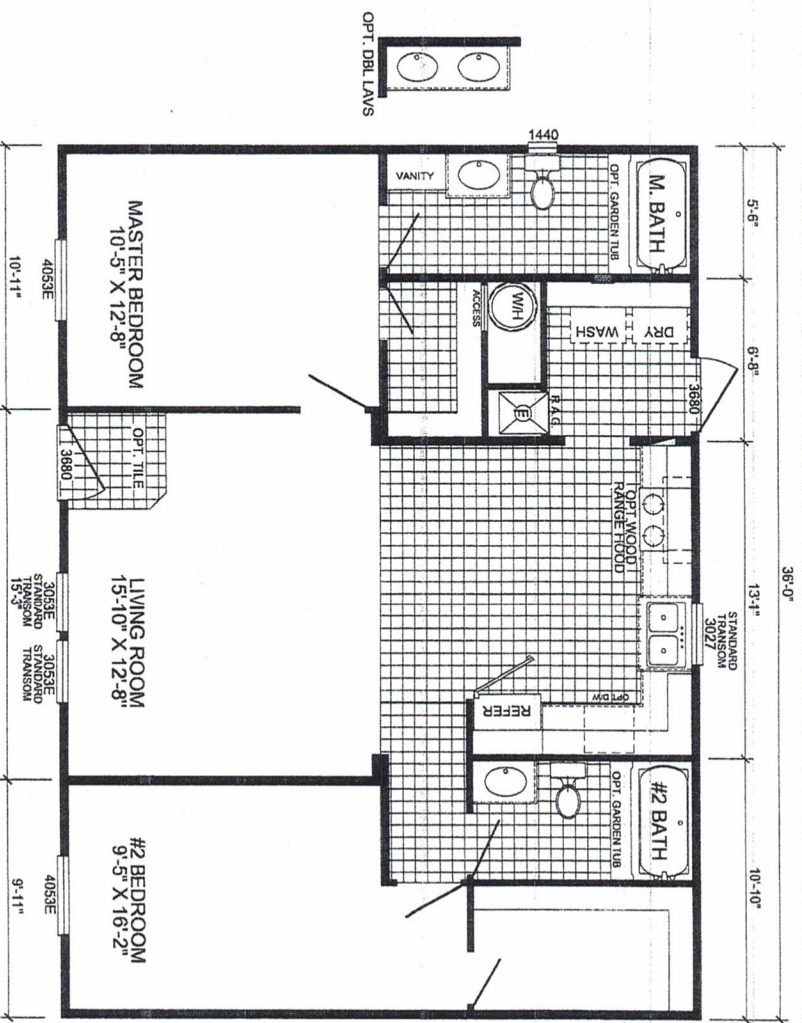

BULLET

L-2362A-SVS
2-BEDROOM / 2-BATH
28 x 40 - Approx. 936 Sq. Ft.
 Date: 6-5-2012
 * All room dimensions include closets and square footage figures are approximate. Dormer is optional.
 * Transom windows are available on optional 9'-0" sidewall houses only.