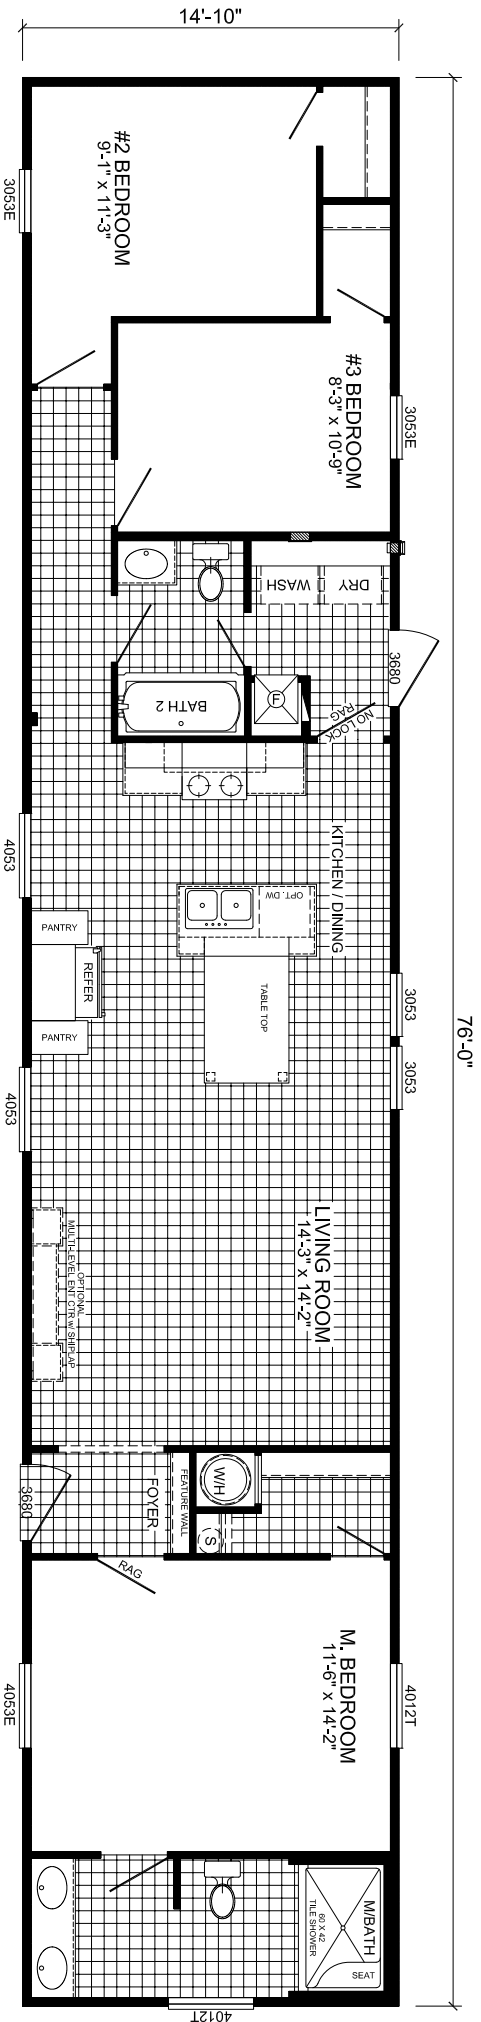

COLORADO

OPTIONAL DORMER

D-5763Q
3-BEDROOM / 2-BATH
16 X 80 - Approx. 1127 Sq. Ft.

Date: 07/02/20

* All room dimensions include closets and square footage figures are approximate.
 * Wind Zone III is NOT available for this model.