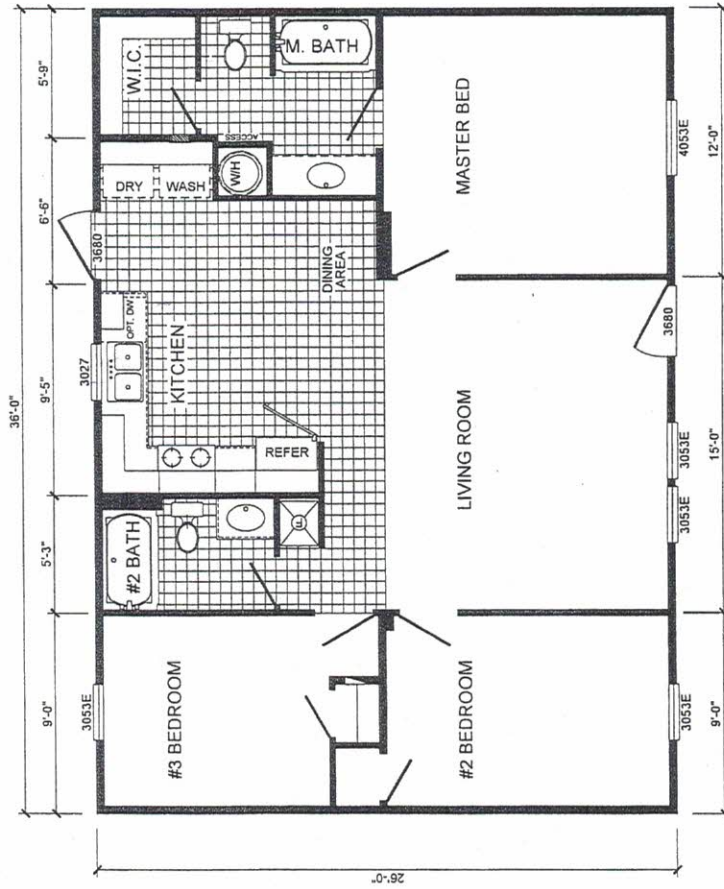

FLASH

L-2363C
3-BEDROOM / 2-BATH
28 x 40 - Approx. 936 Sq. Ft.

Date: 2-22-2016
 * All room dimensions include closets and square footage figures are approximate. Dormer is optional.
 * Transom windows are available on optional 9'-0" sidewall houses only.