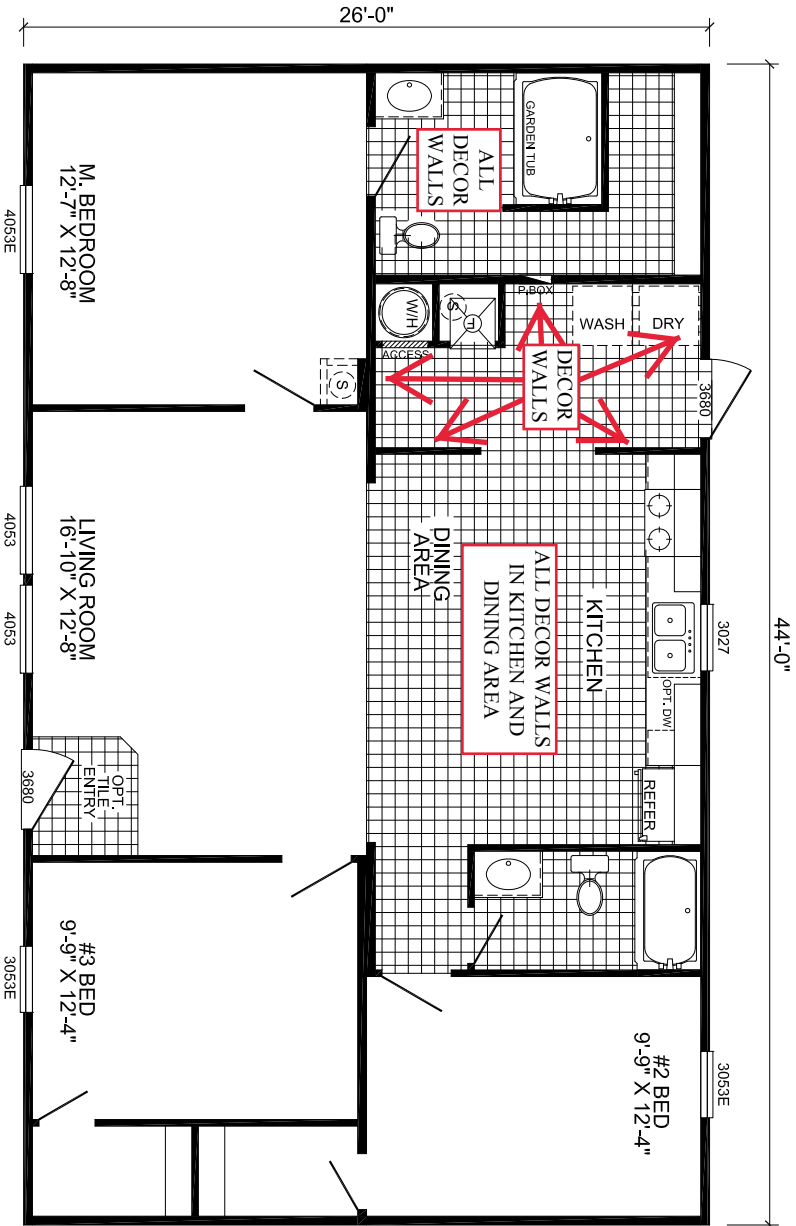

# HAMILTON

NOTE: DORMER SHOWN IS AN OPTION

**V-2443G**

**3-BEDROOM / 2-BATH**

**28 X 48 - Approx. 1144 Sq. Ft.**

Date: 02/11/19

\* All room dimensions include closets and square footage figures are approximate.

\* Transom windows are available on optional 9'-0" sidewall houses only.