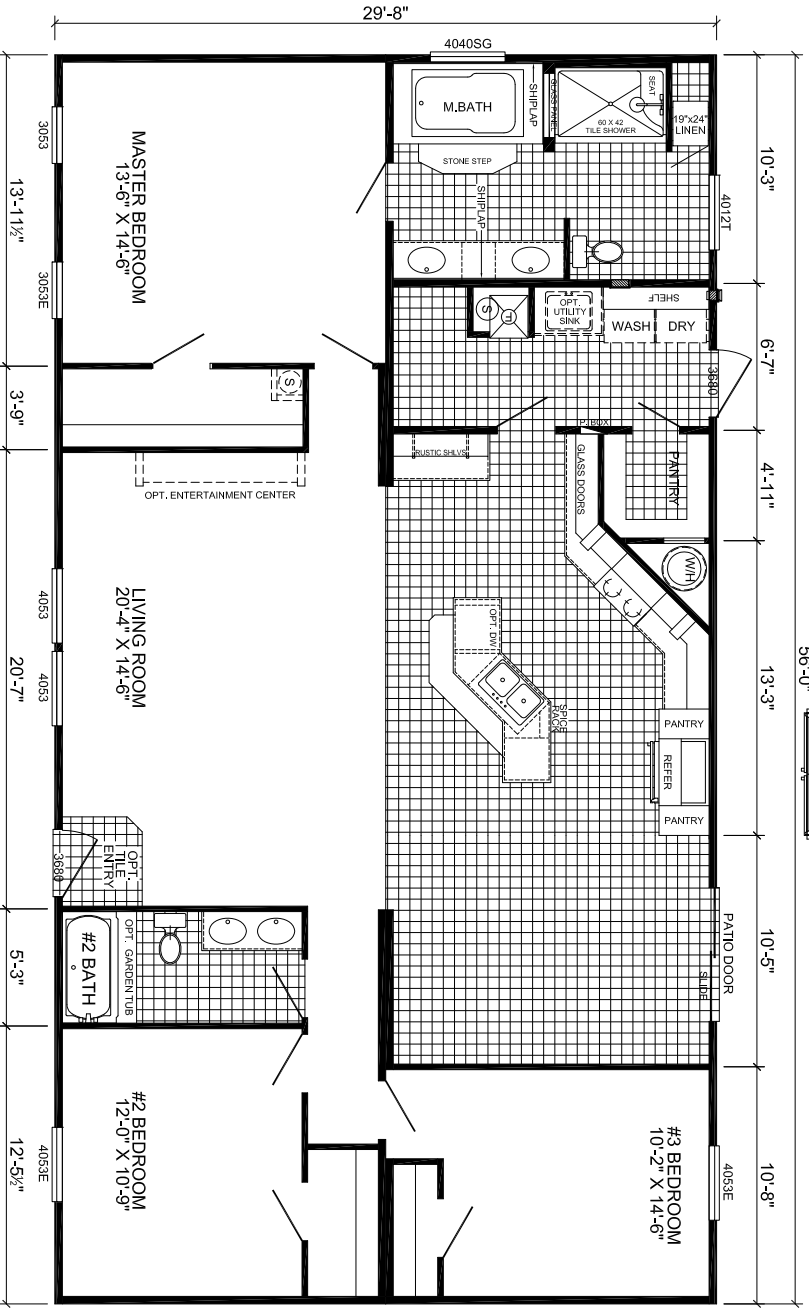

HORIZON

FRONT ELEVATION

U-3563E-OAK
3-BEDROOM / 2-BATH
32 X 60 - Approx. 1661 Sq. Ft.

- Date: 06/04/19
- * All room dimensions include closets and square footage figures are approximate.
 - * Transom windows are available on optional 9'-0" sidewalk houses only.
 - * Like Oak Homes reserves the right to modify product offering at any time.
 - * Skirting shown is optional.
 - * Small dormer is optional only.