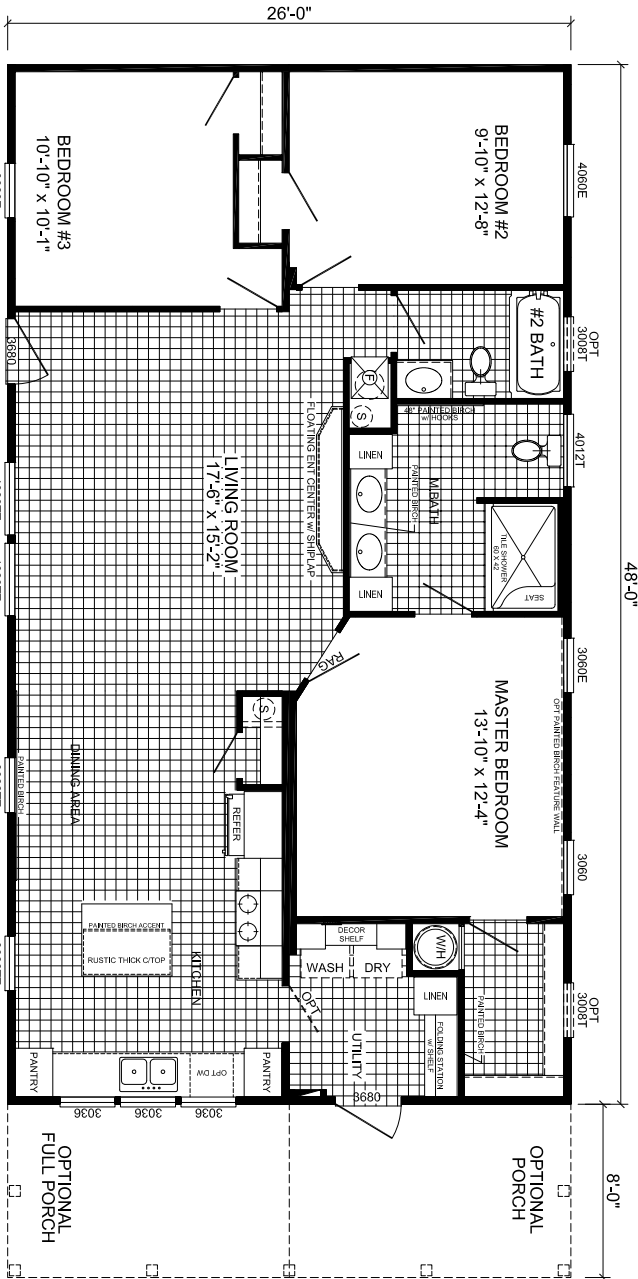

The RAVEN

**OPT COLORADO DORMER
(w/ SHAKE & VINYL B&B)**

DORMER SHOWN IS AN OPTION

H-2483N-PS
3-BEDROOM / 2-BATH
28 x 52 - Approx. 1260 Sq. Ft.

Date: 03/22/23
 * All room dimensions include closets and square footage figures are approximate.
 * Transom windows are available on optional 9'-0" sidewall houses only.