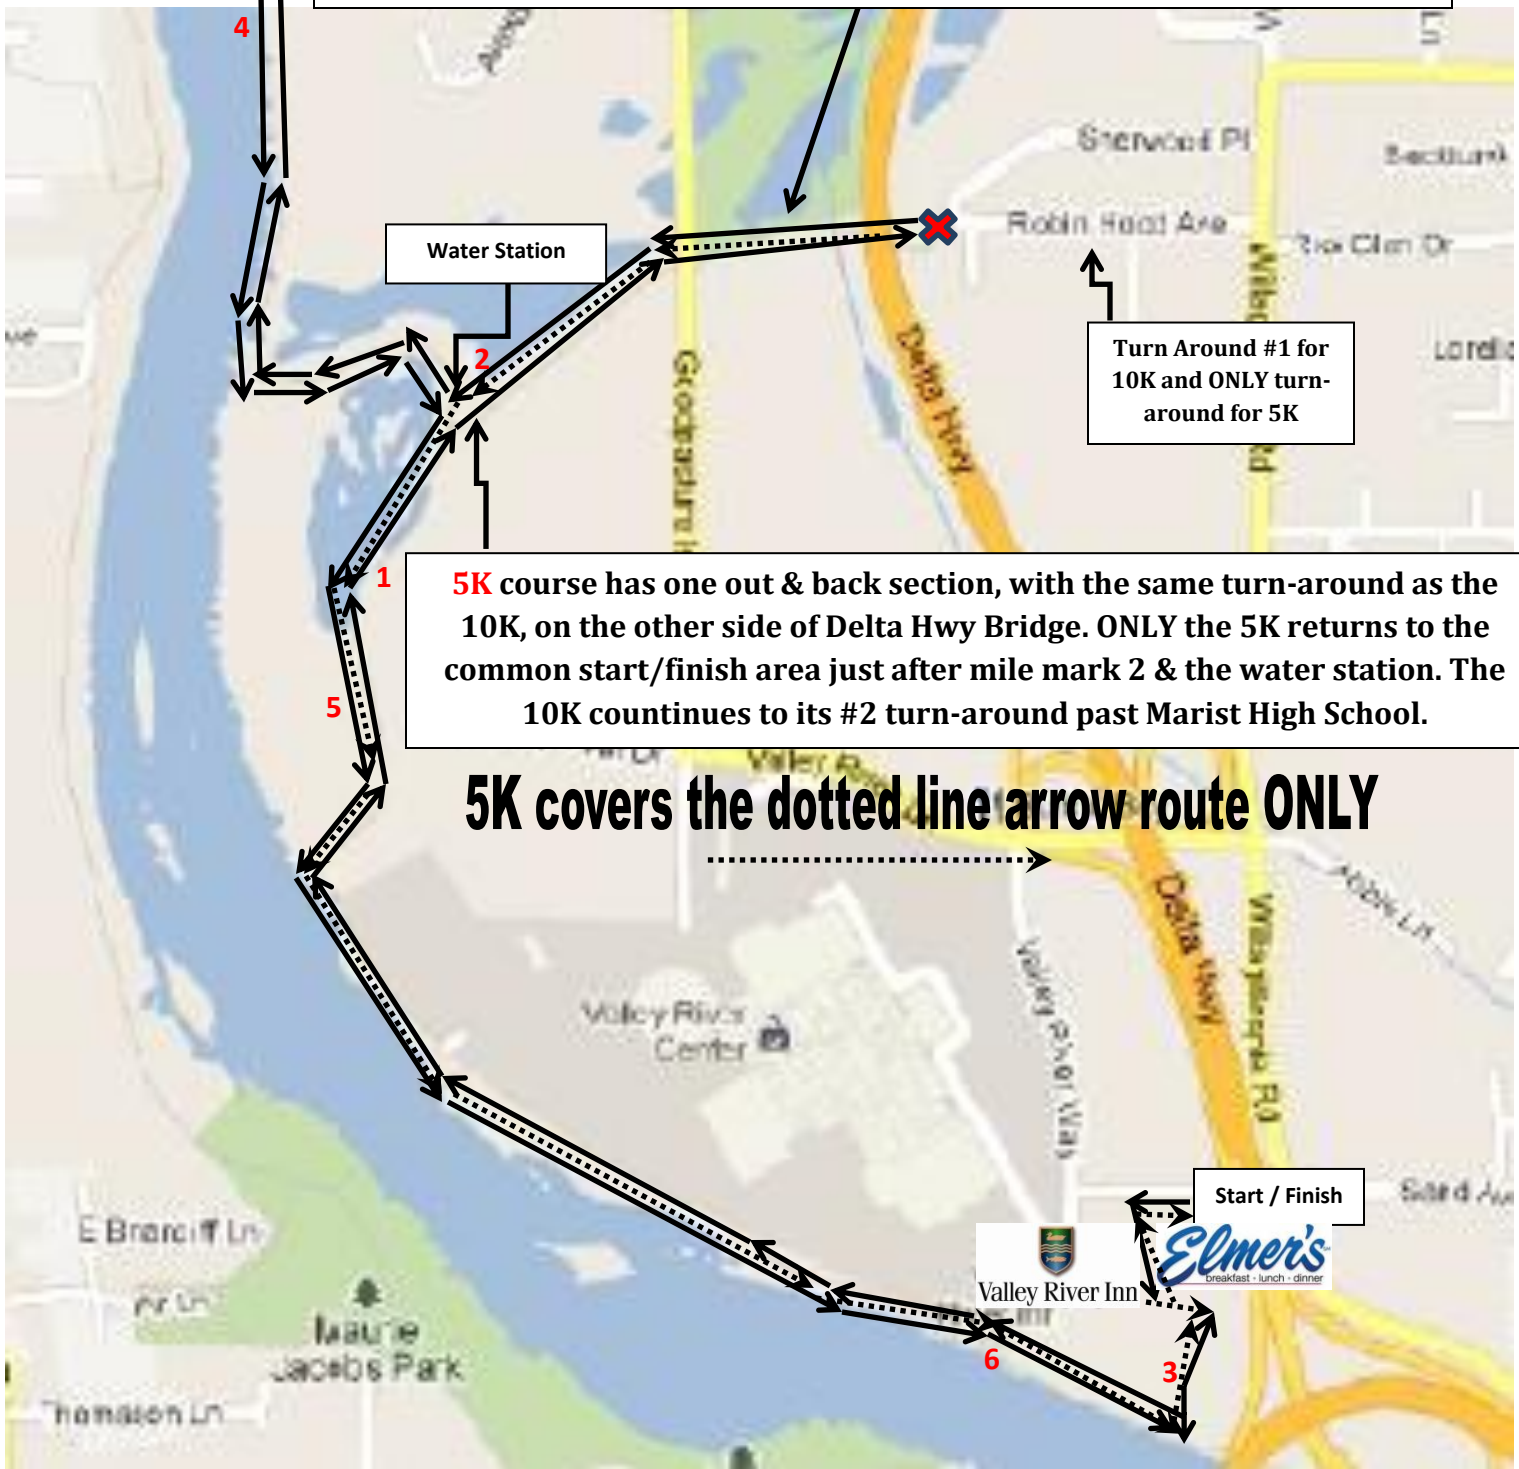

# 10K & 5K NYE & NYD COURSE MAP

X = Turn Around #2 for 10K, located on Owosso Bike Bridge past Marist H.S.

**10K** course has two out & back sections. It follows the out & back over Delta Hwy Bridge first, prior to the out and back section shown above, over Owosso Bike Bridge, then returns to the common start/finish area

Turn Around #1 for 10K and ONLY turn-around for 5K

**5K** course has one out & back section, with the same turn-around as the 10K, on the other side of Delta Hwy Bridge. ONLY the 5K returns to the common start/finish area just after mile mark 2 & the water station. The 10K continues to its #2 turn-around past Marist High School.

**5K covers the dotted line arrow route ONLY**

Start / Finish