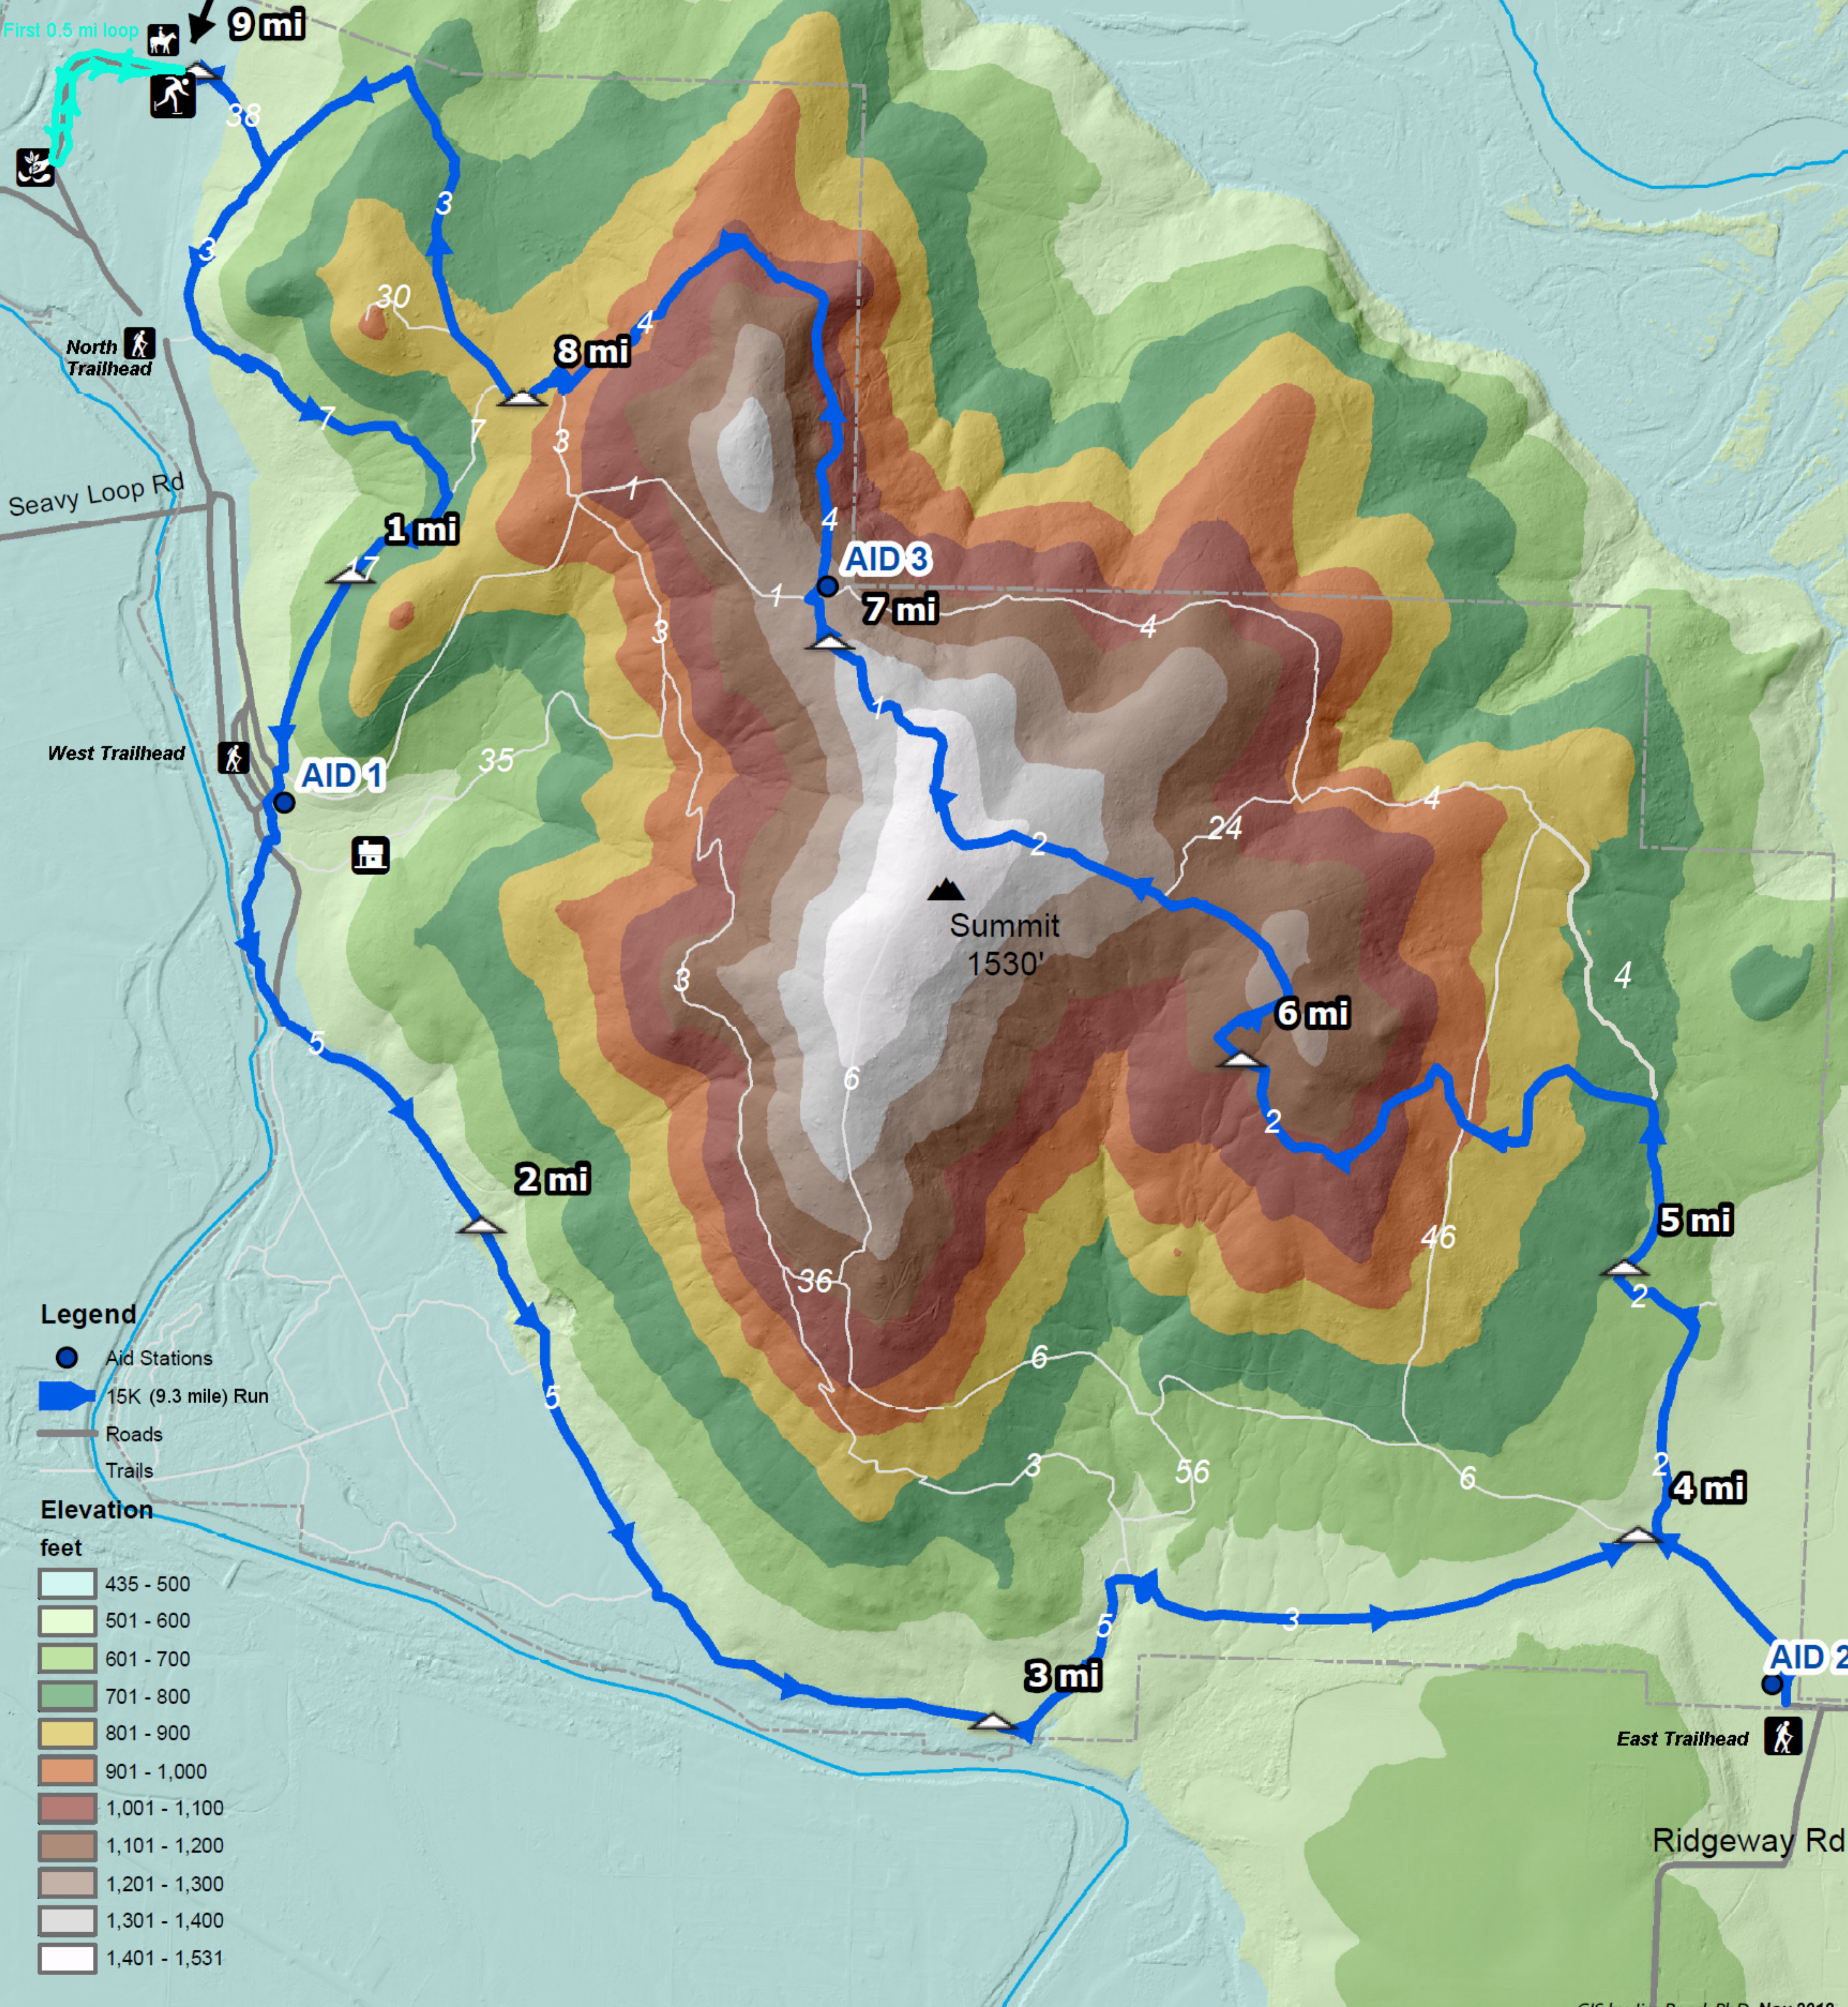

Race Starting and Finish Line

First 0.5 mi loop

North Trailhead

Seavy Loop Rd

West Trailhead

Summit
1530'

East Trailhead

Ridgeway Rd

- Legend**
- Aid Stations
 - ▶ 15K (9.3 mile) Run
 - Roads
 - Trails

Elevation
feet

| | |
|--|---------------|
| | 435 - 500 |
| | 501 - 600 |
| | 601 - 700 |
| | 701 - 800 |
| | 801 - 900 |
| | 901 - 1,000 |
| | 1,001 - 1,100 |
| | 1,101 - 1,200 |
| | 1,201 - 1,300 |
| | 1,301 - 1,400 |
| | 1,401 - 1,531 |

GIS by Jim Reed, PhD. Nov 2018

Frozen Trail Runfest 15K (9.3 miles) Run

Level 32 Racing.COM