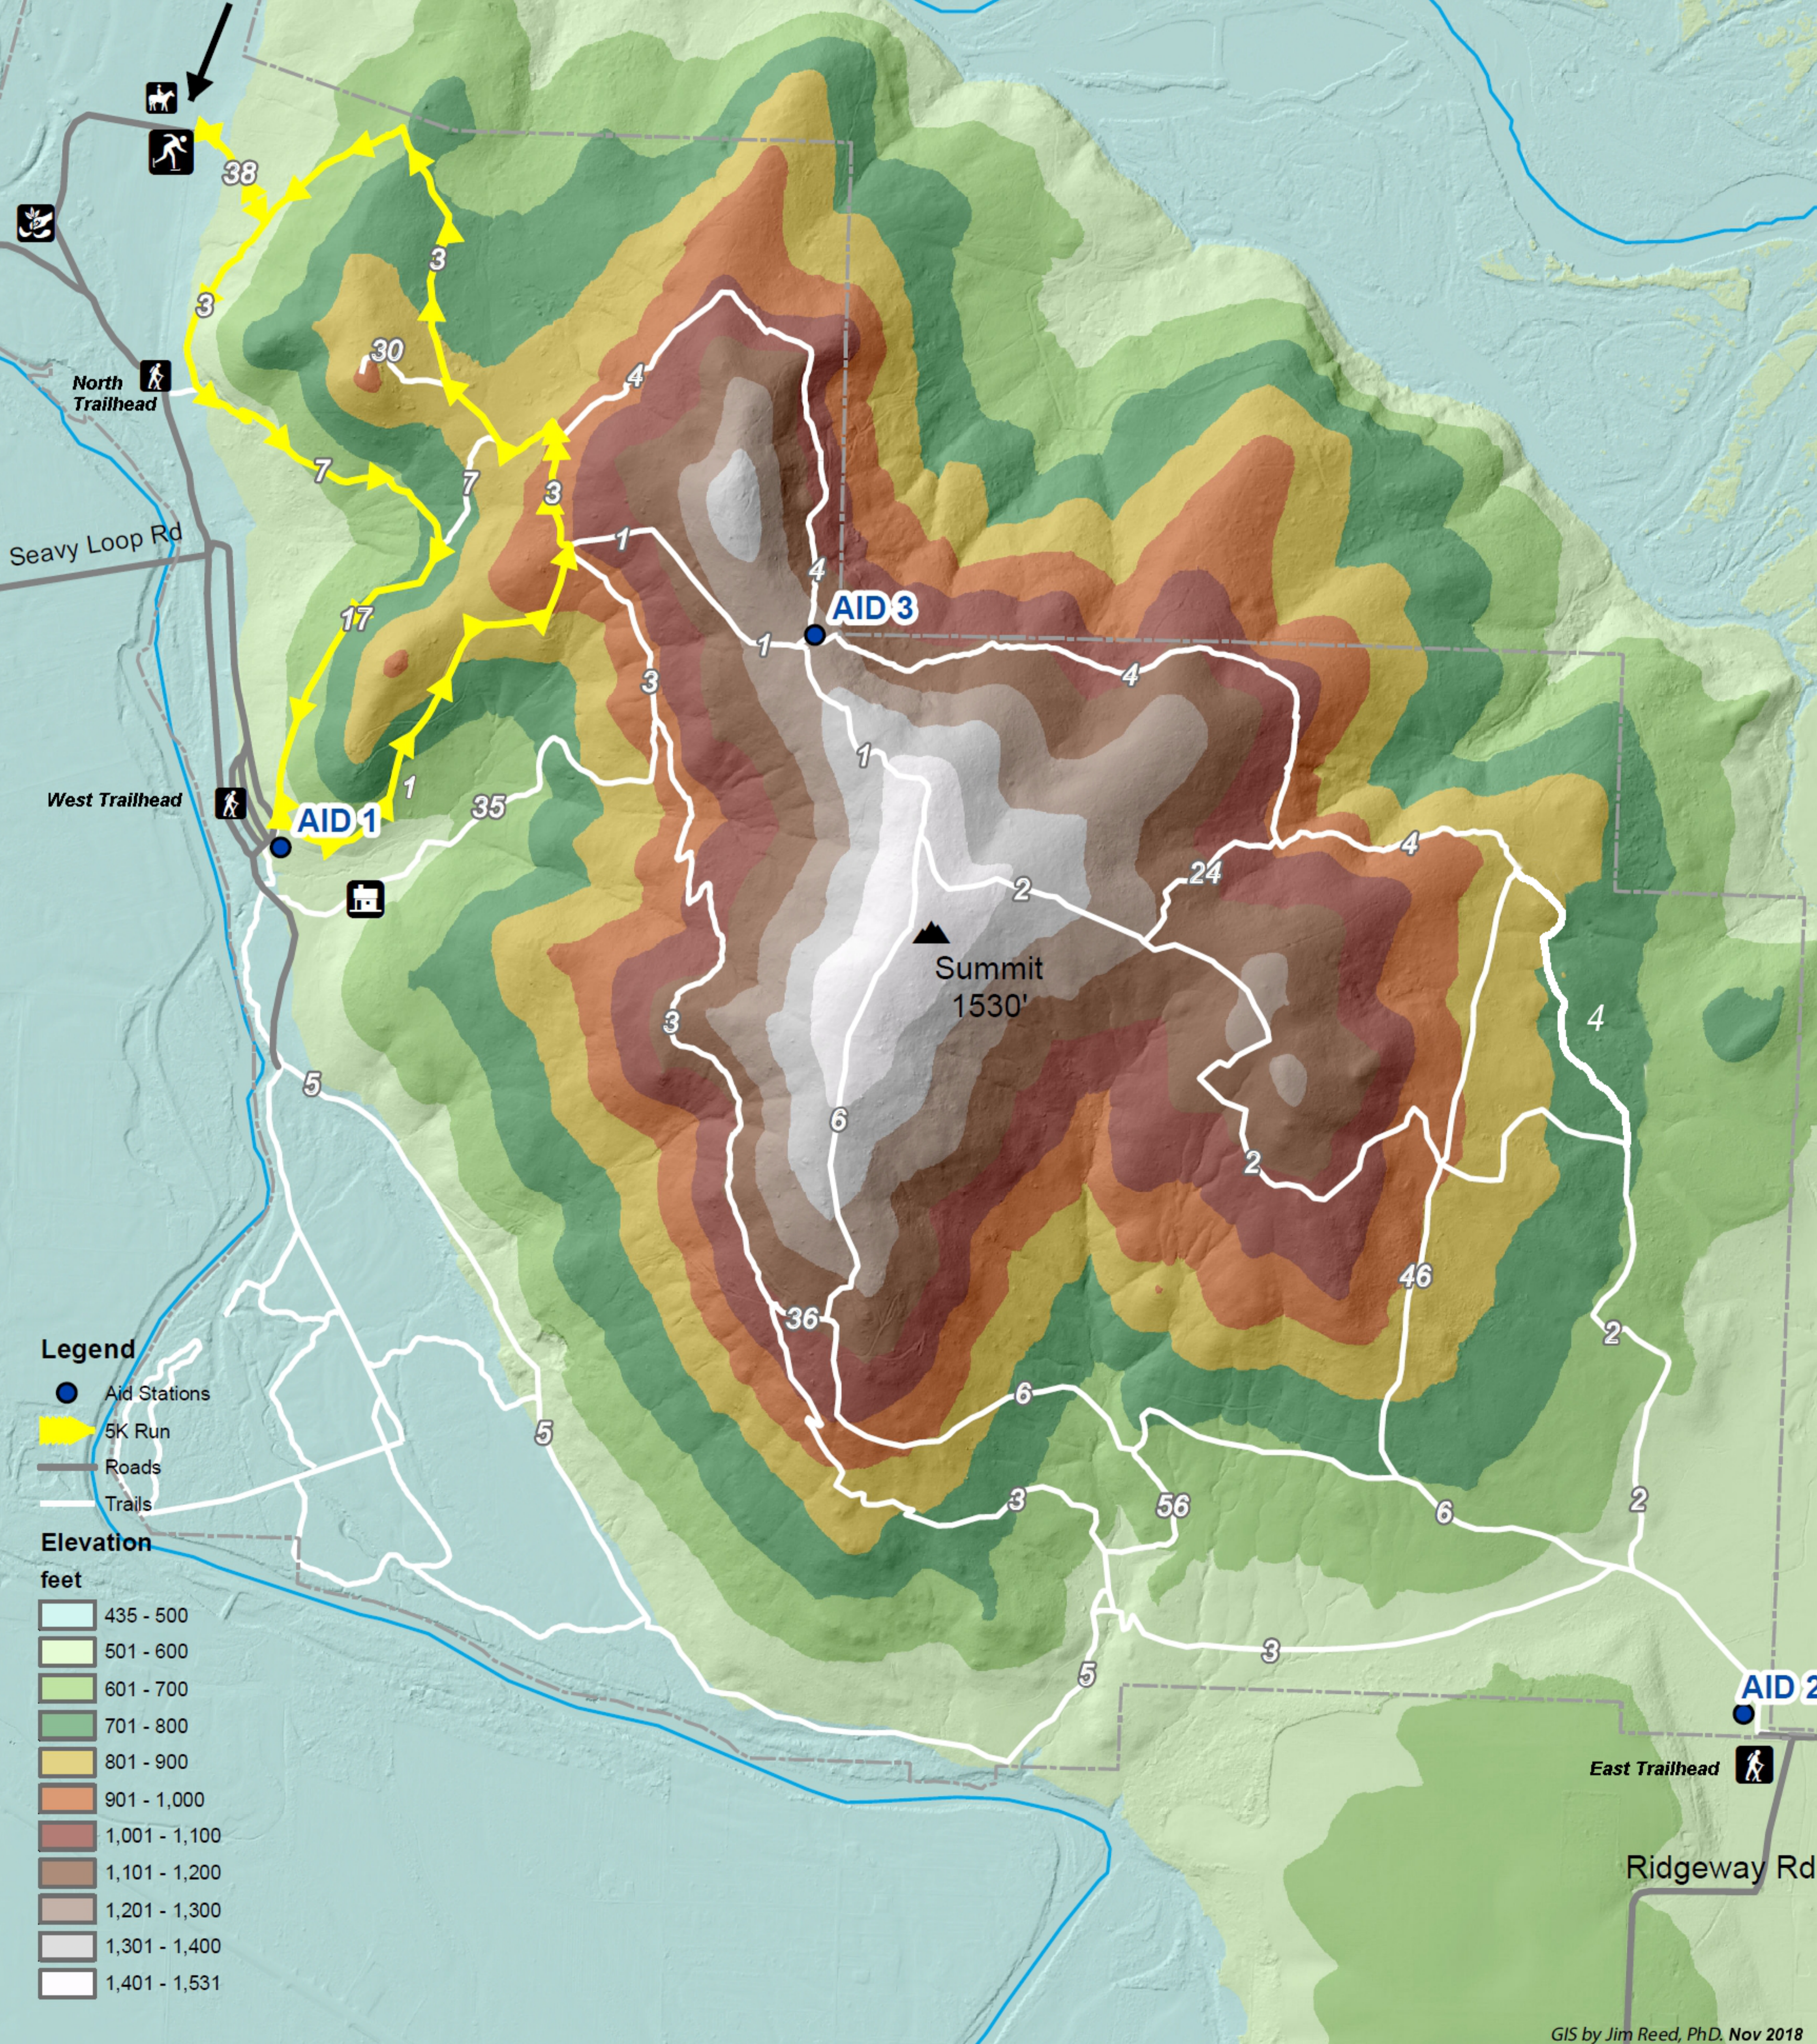

Race Starting and Finish Line

GIS by Jim Reed, PhD. Nov 2018

Frozen Trail Runfest 5K (3.1 Mile) Run

Level 32 Racing.COM