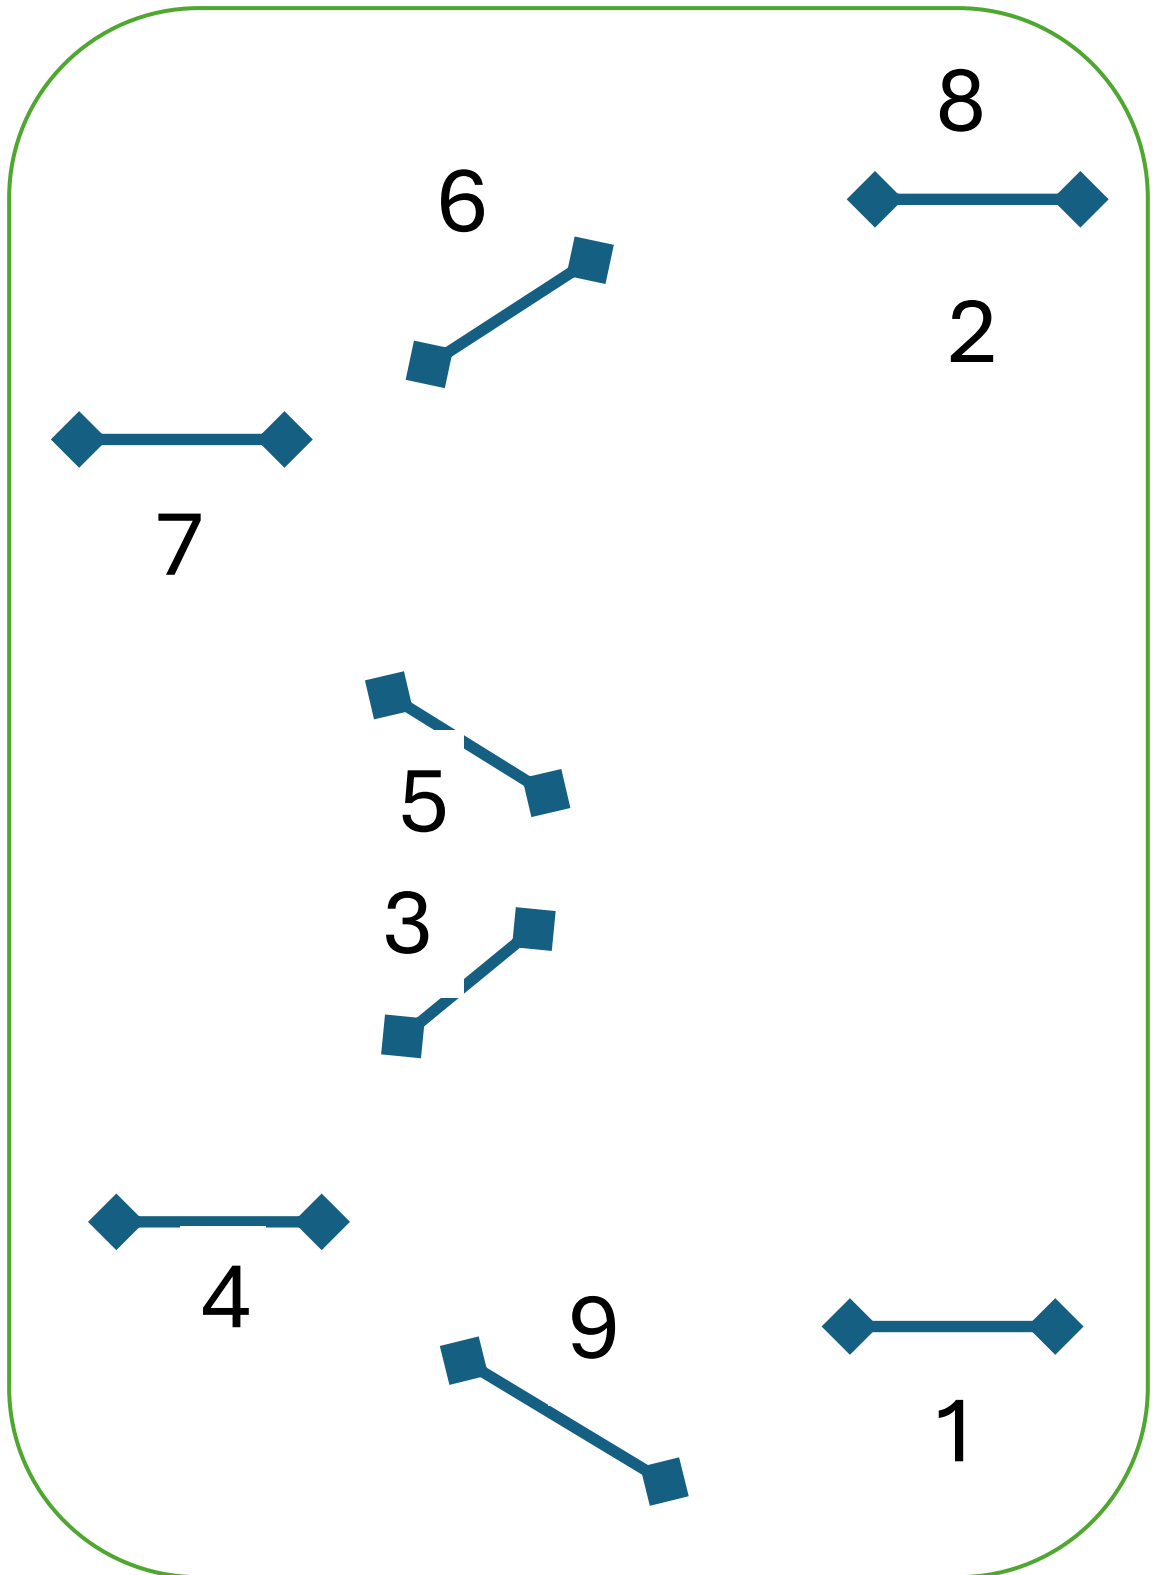

JUMPER B – IV.2.C

**Time
Allowed:
80 sec**

**Optimum
Time: 45
seconds**

**(Speed
round
only)**

**Time
Limit: 130
seconds**

**Classes:
302, 305,
308. 311**

First Course: 1-5 IF CLEAR continue to
SPEED round 6-9