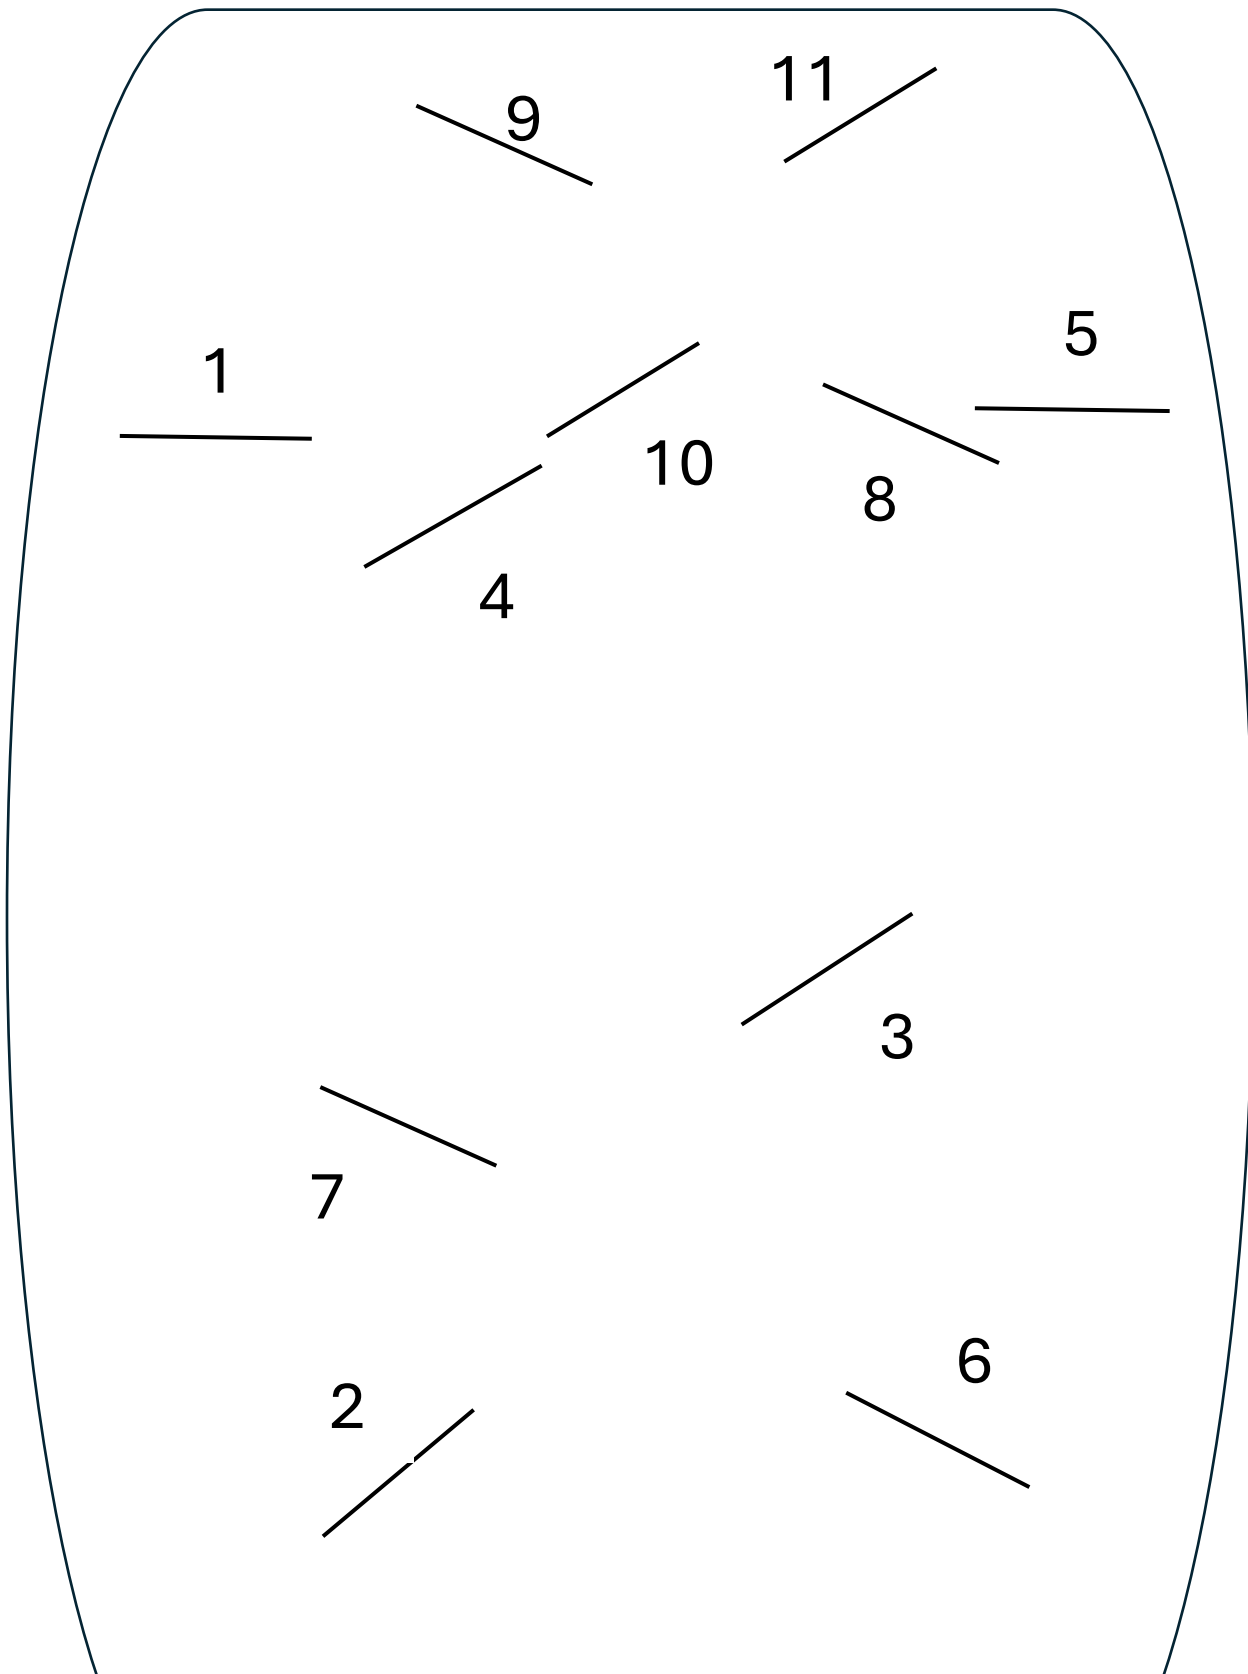

Jumper A

CLASSES 300, 303, 306, 309

Table IV Sec 2.B Jumps 1-11 First Round

Jump Off 1,4,5,6,7a, 7b, 3, 10, 11

Time allowed 65 sec. OPTIMUM TIME 61 sec.