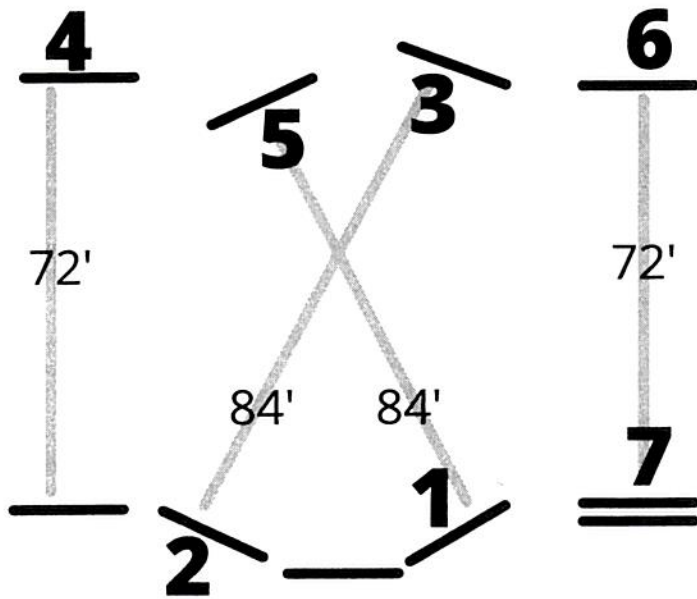

Chris Elliot Medal