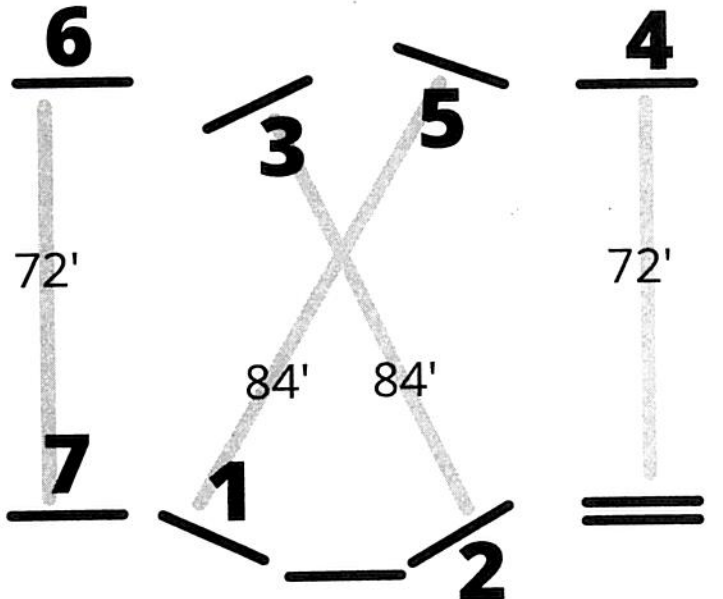

Short/Long Stirrup Eq