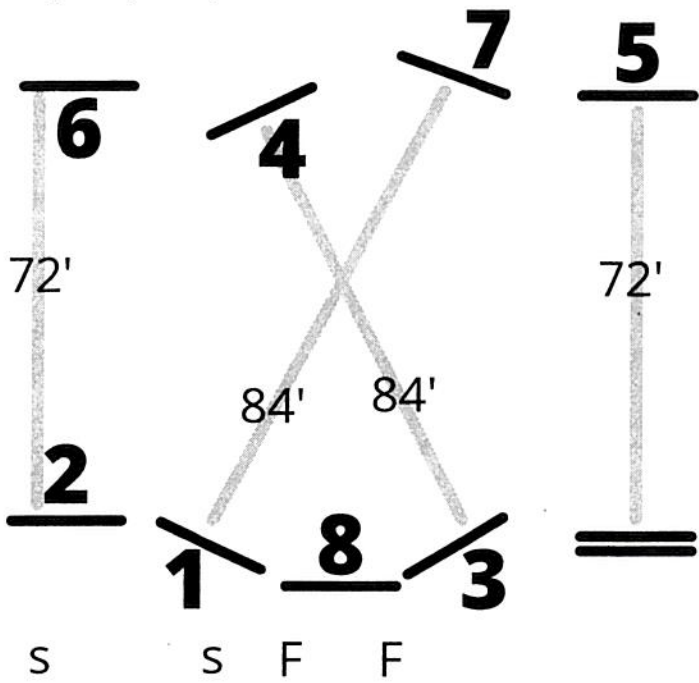

Jumper A

300, 303, 306, 309

All clean 1st rounds stay in ring and start jump off after 45 seconds of whistle. Elimination after 3 refusals.

Jumper A: 1-8

Jump Off: 1, 4, 5, 6, 8

Jumper B

301, 304, 307, 310

First round timed. Fastest clean time wins. Elimination after 3 refusals.

gate

Jumper C

302, 305, 308, 311

First round timed. Fastest clean time wins. Elimination after 3 refusals.

gate

Hunter A

gate

Hunter B & warm up