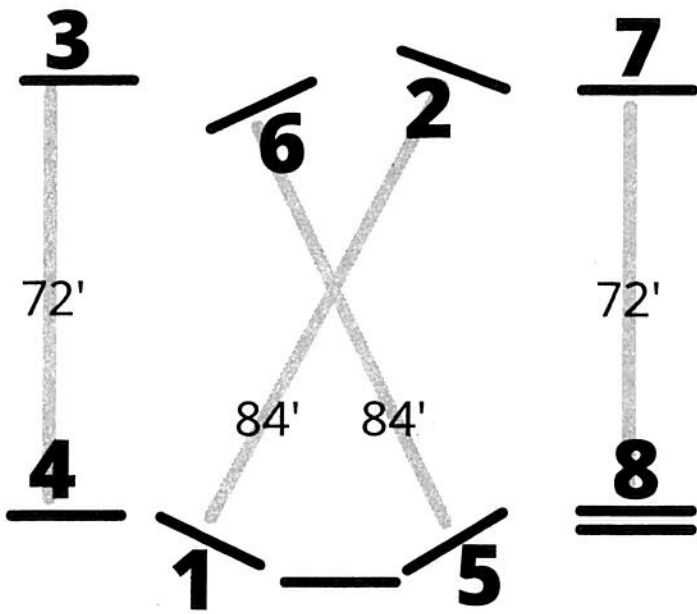

gate

Jumper C

302, 305, 308, 311

First round timed. Fastest clean time wins. Elimination after 3 refusals.

gate

Hunter A

gate

Hunter B & warm up