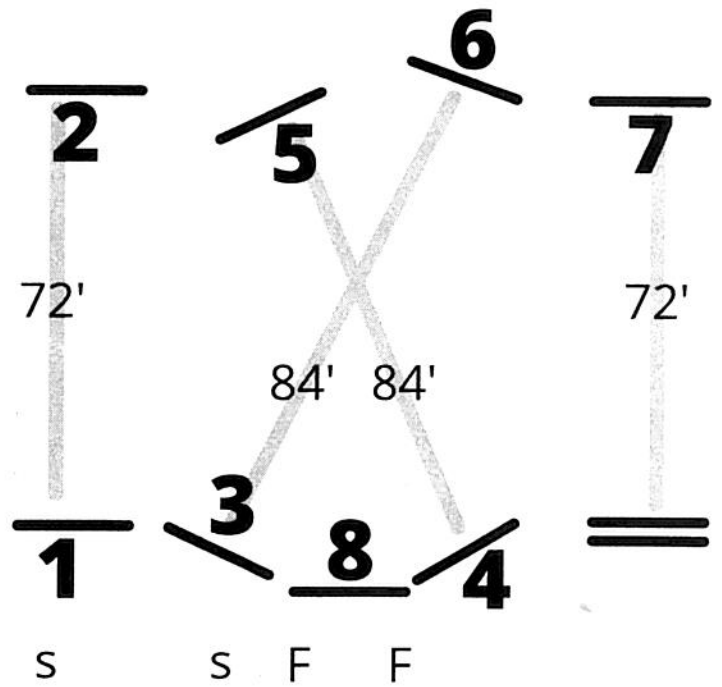

Jumper A

300, 303, 306, 309

All clean 1st rounds stay in ring and start jump off after 45 seconds of whistle. Elimination after 3 refusals.

Jumper A: 1-8

Jump Off: 1, 4, 5, 6, 8

Jumper B

301, 304, 307, 310

First round timed. Fastest clean time wins. Elimination after 3 refusals.

gate

Jumper C

302, 305, 308, 311

First round timed. Fastest clean time wins. Elimination after 3 refusals.

gate

Hunter A

gate

Hunter B & warm up