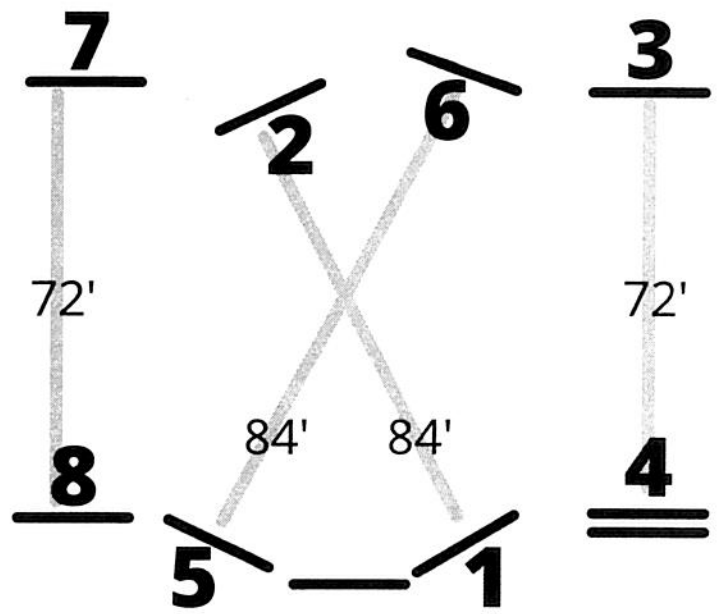

gate

Jumper C

302, 305, 308, 311

First round timed. Fastest clean time wins. Elimination after 3 refusals.

gate

Hunter A

gate

Hunter B & warm up