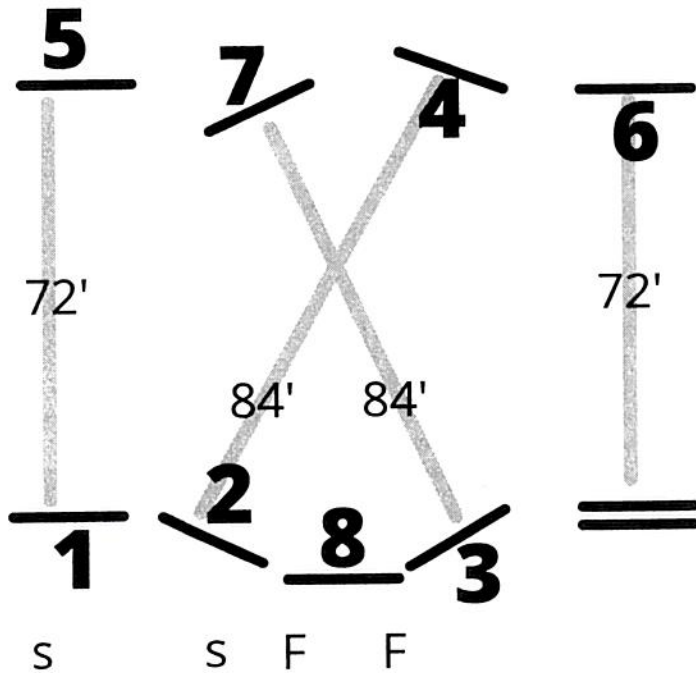

Jumper A

300, 303, 306, 309

All clean 1st rounds stay in ring and start jump off after 45 seconds of whistle. Elimination after 3 refusals.

Jumper A: 1-8

Jump Off: 1, 4, 5, 6, 8

Jumper B

301, 304, 307, 310

First round timed. Fastest clean time wins. Elimination after 3 refusals.

gate

Jumper C

302, 305, 308, 311

First round timed. Fastest clean time wins. Elimination after 3 refusals.

gate

Hunter A

gate

Hunter B & warm up