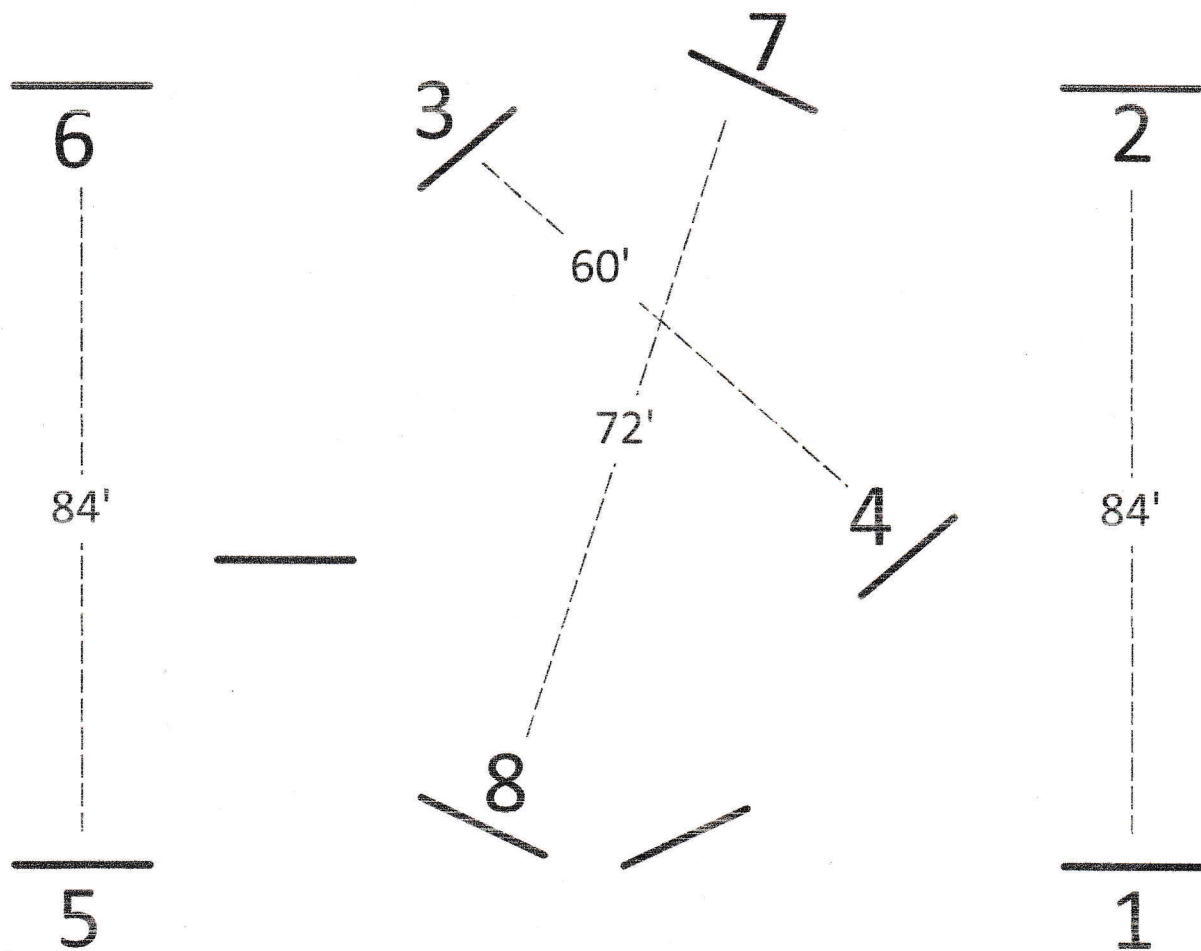

Hunter A

Classes: 315, 324, 327, 332, 335

Hunter B

Classes: 299, 316, 325, 328, 333, 336

Short & Long Stirrup Equitation

Classes: 329, 337

Chris Elliott Medal

Class: 318

Trot fence #7