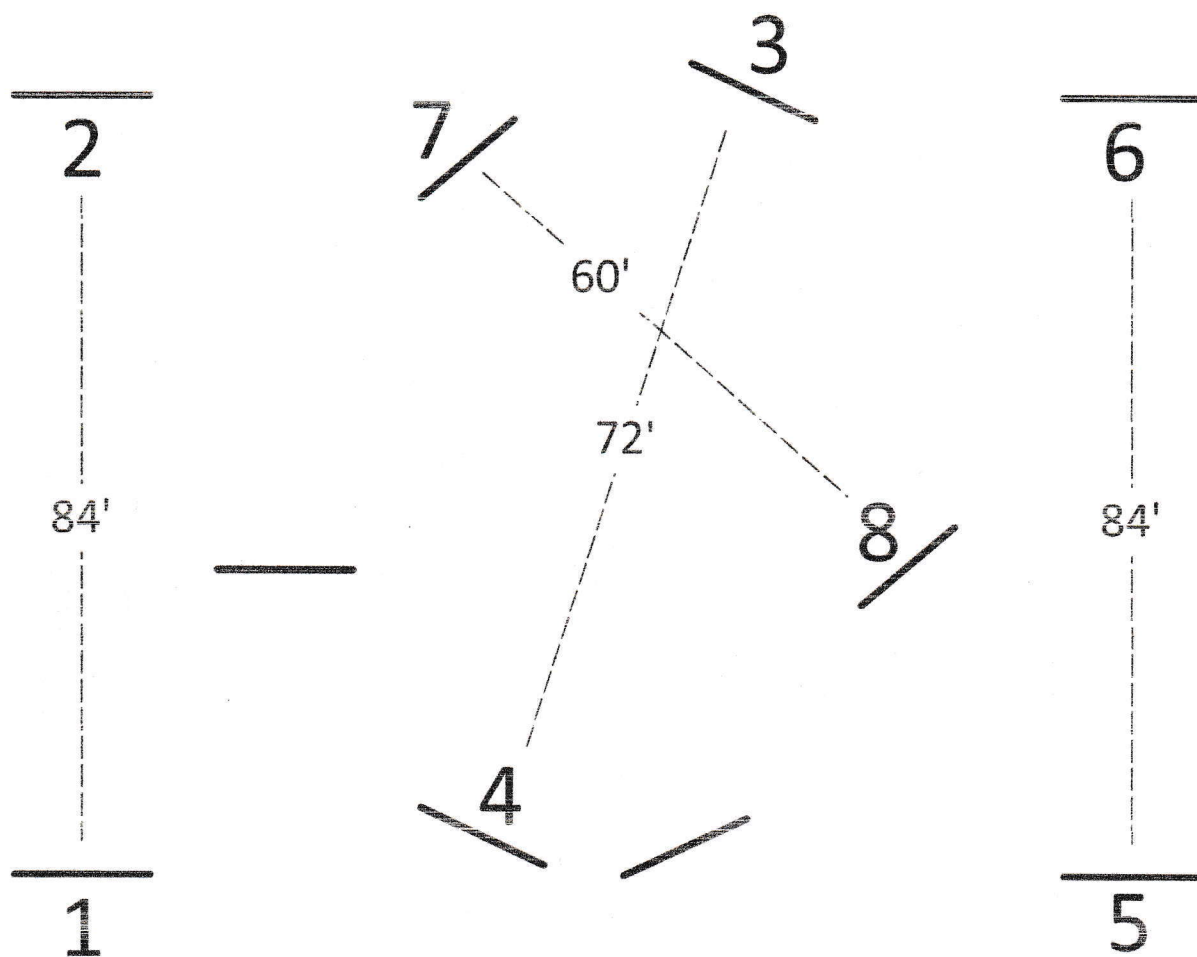

Hunter A

Classes: 315, 324, 327, 332, 335

Hunter B

Classes: 299, 316, 325, 328, 333, 336

Short & Long Stirrup Equitation

Classes: 329, 337

Chris Elliott Medal

Class: 318

Trot fence #7