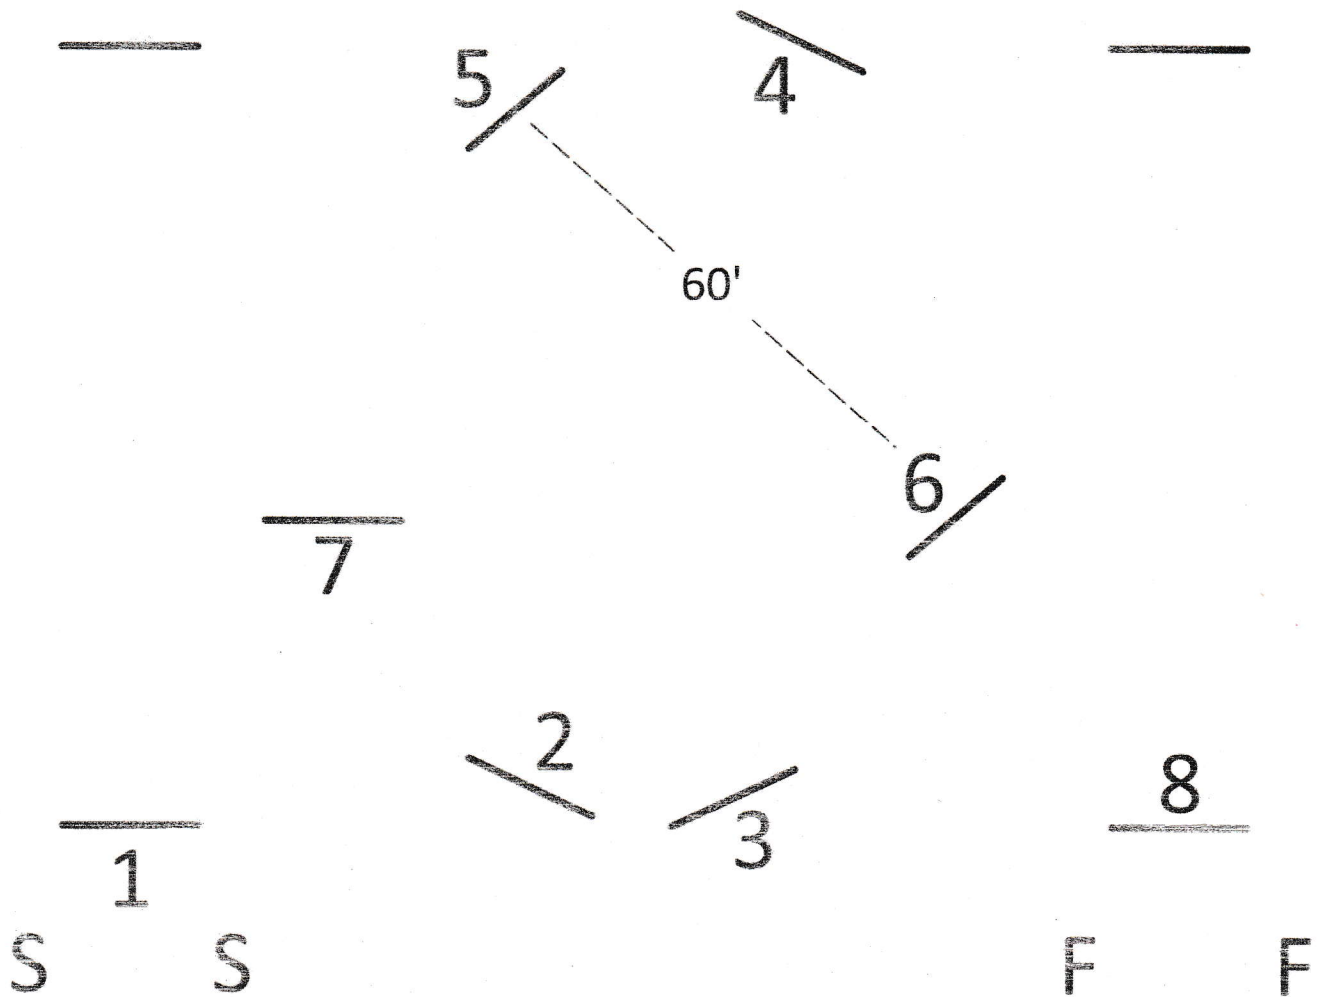

Jumper A

Classes: 300, 303, 306, 309

All clean 1st rounds stay in ring & start jump off within 45 seconds of whistle.

Elimination after 3 refusals.

First Round: 1-8

Jump Off: 1, 6, 3, 4, 5, 8

Jumper B

Classes: 301, 304, 307, 310

Elimination after 3 refusals.

Jumper C

Classes: 302, 305, 308, 311

Elimination after 3 refusals.