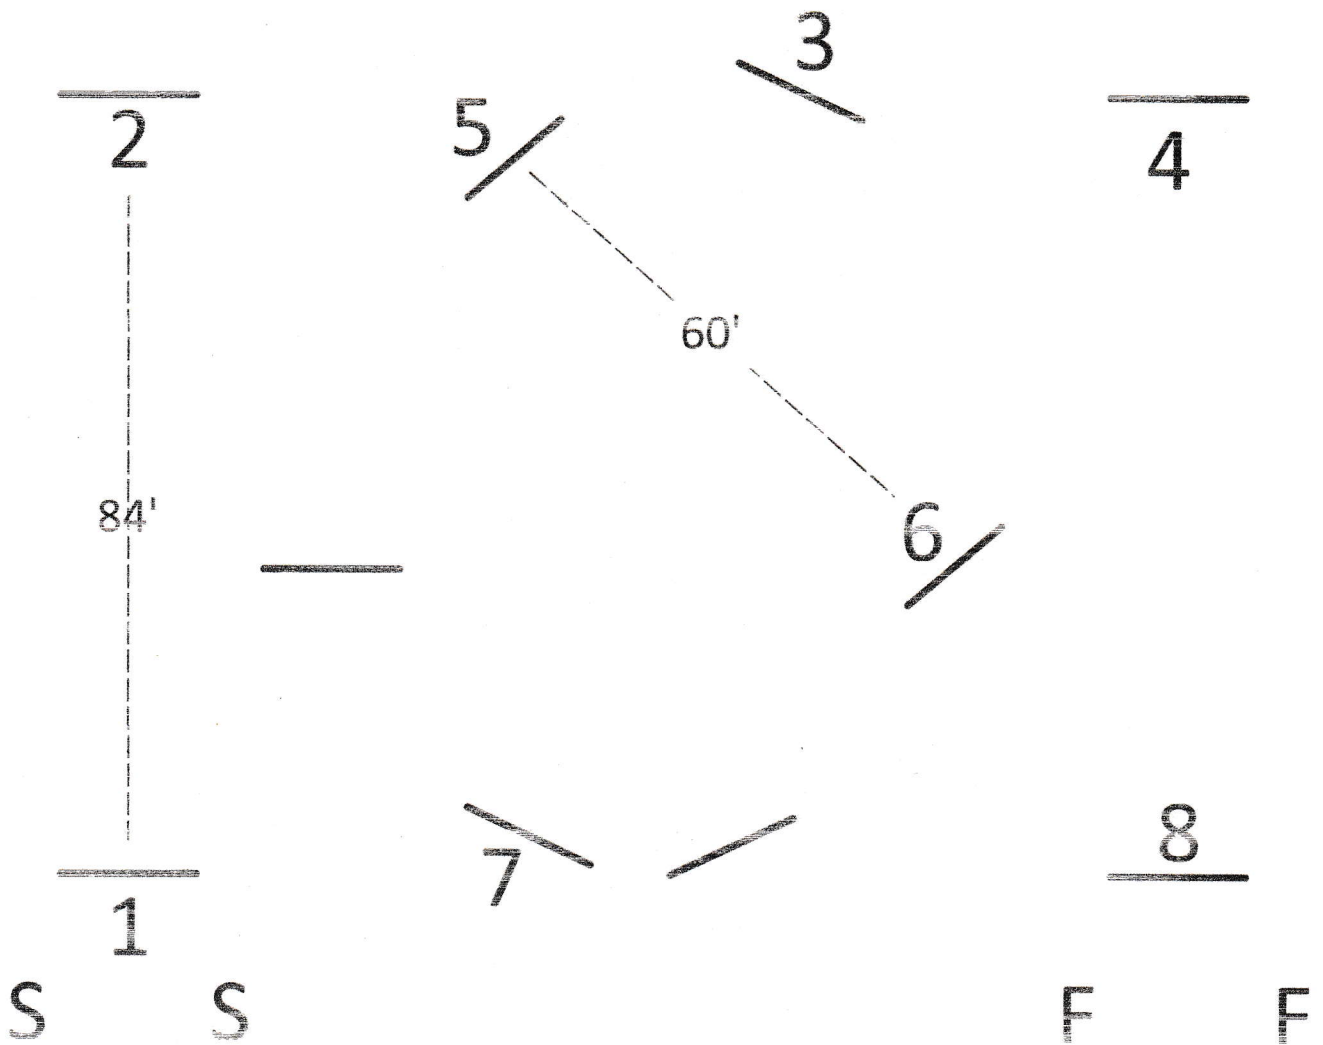

Jumper A

Classes: 300, 303, 306, 309

All clean 1st rounds stay in ring & start jump off within 45 seconds of whistle.

Elimination after 3 refusals.

First Round: 1-8

Jump Off: 1, 6, 3, 4, 5, 8

Jumper B

Classes: 301, 304, 307, 310

Elimination after 3 refusals.

Jumper C

Classes: 302, 305, 308, 311

Elimination after 3 refusals.