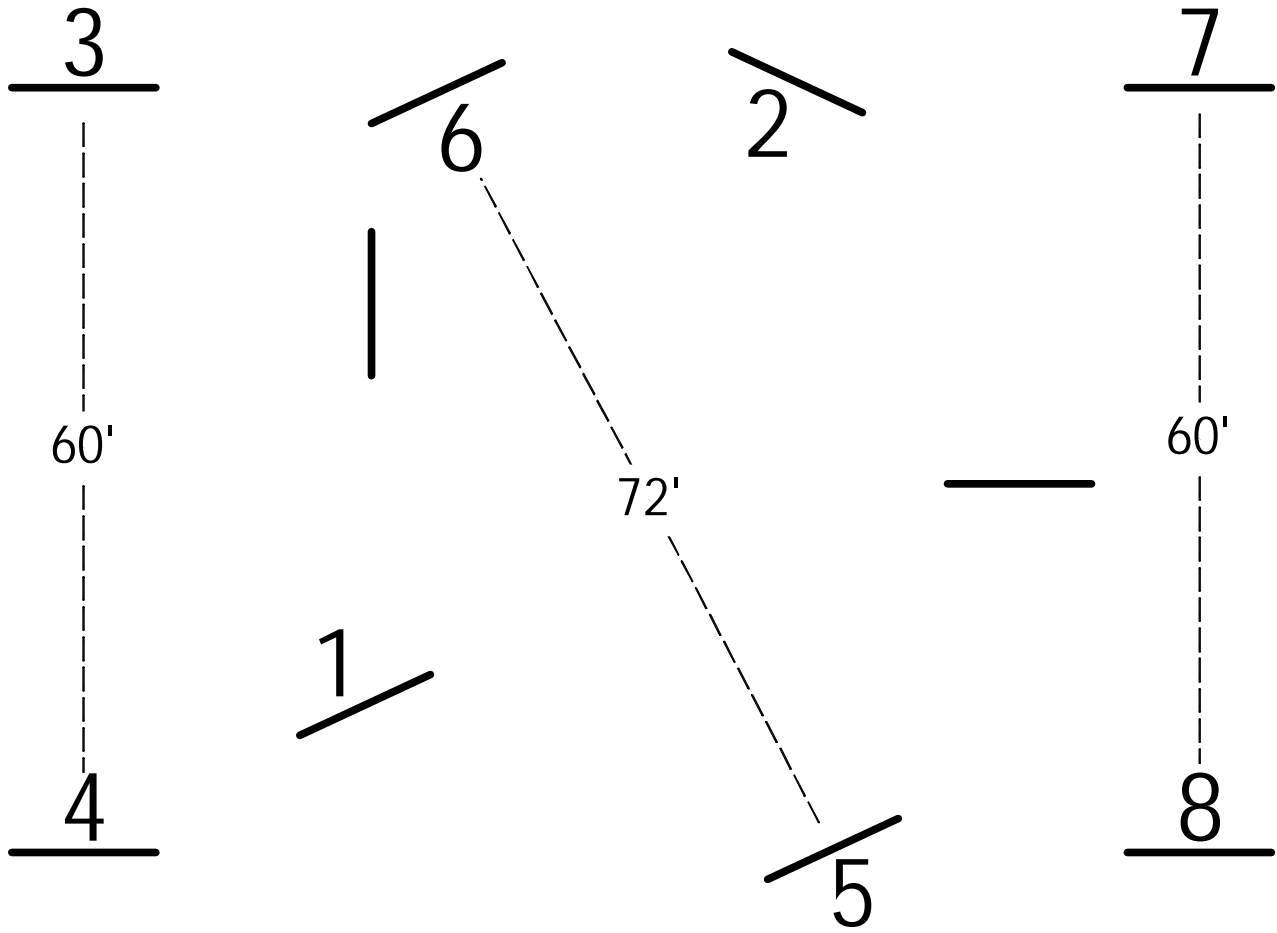

# Hunter A

Classes: 315, 324, 327, 332, 335

# Hunter B & Warm-Up

Classes: 299, 316, 325, 328, 333, 336

# Short & Long Stirrup Equitation

Class: 329, 337

Chris Elliott

Class: 318

\*\*Trot fence #4\*\*