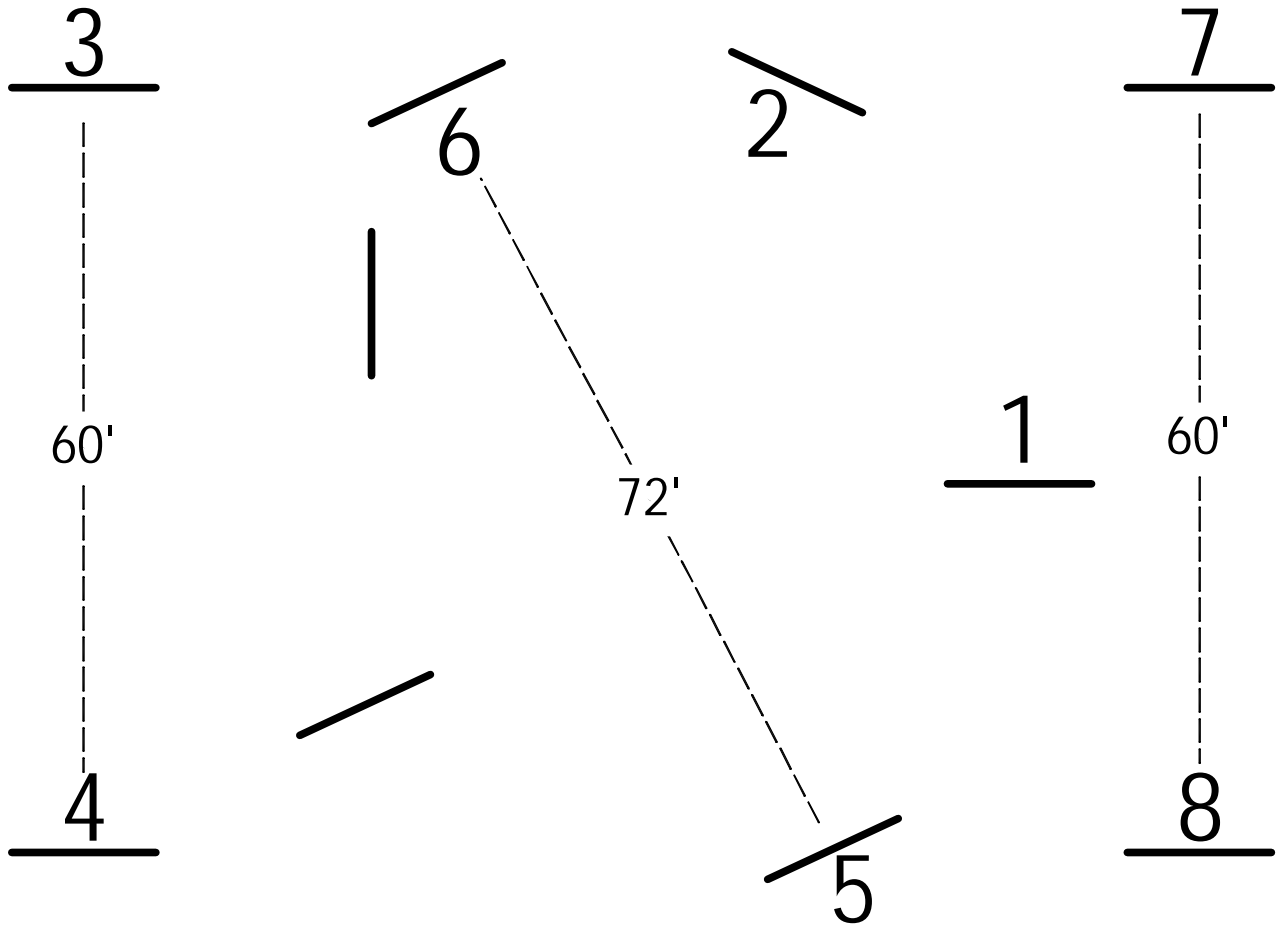

# Hunter A

Classes: 315, 324, 327, 332, 335

# Hunter B & Warm-Up

Classes: 299, 316, 325, 328, 333, 336

# Short & Long Stirrup Equitation

Class: 329, 337

Chris Elliott

Class: 318

\*\*Trot fence #4\*\*