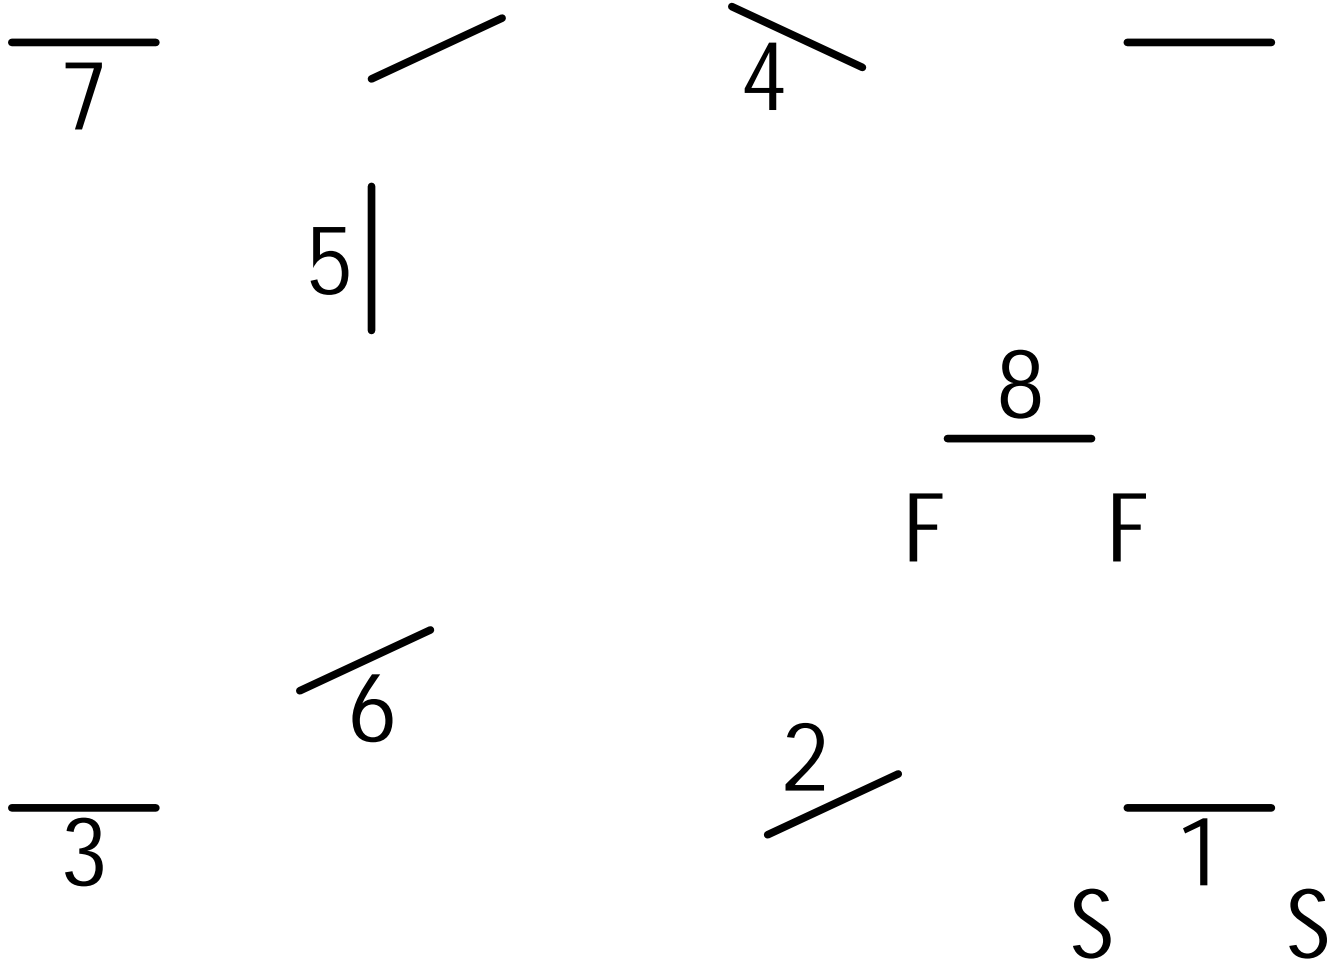

# Jumper A

Classes: 300, 303, 306, 309

All clean 1st rounds stay in ring & start jump off within 45 seconds of whistle.

Elimination after 3 refusals.

First Round: 1-8

Jump Off: 1, 2, 4, 5, 7, 8

# Jumper B

Classes: 301, 304, 307, 310

Elimination after 3 refusals.

# Jumper C

Classes: 302, 305, 308, 311

Elimination after 3 refusals.

5

/

3

4

|2