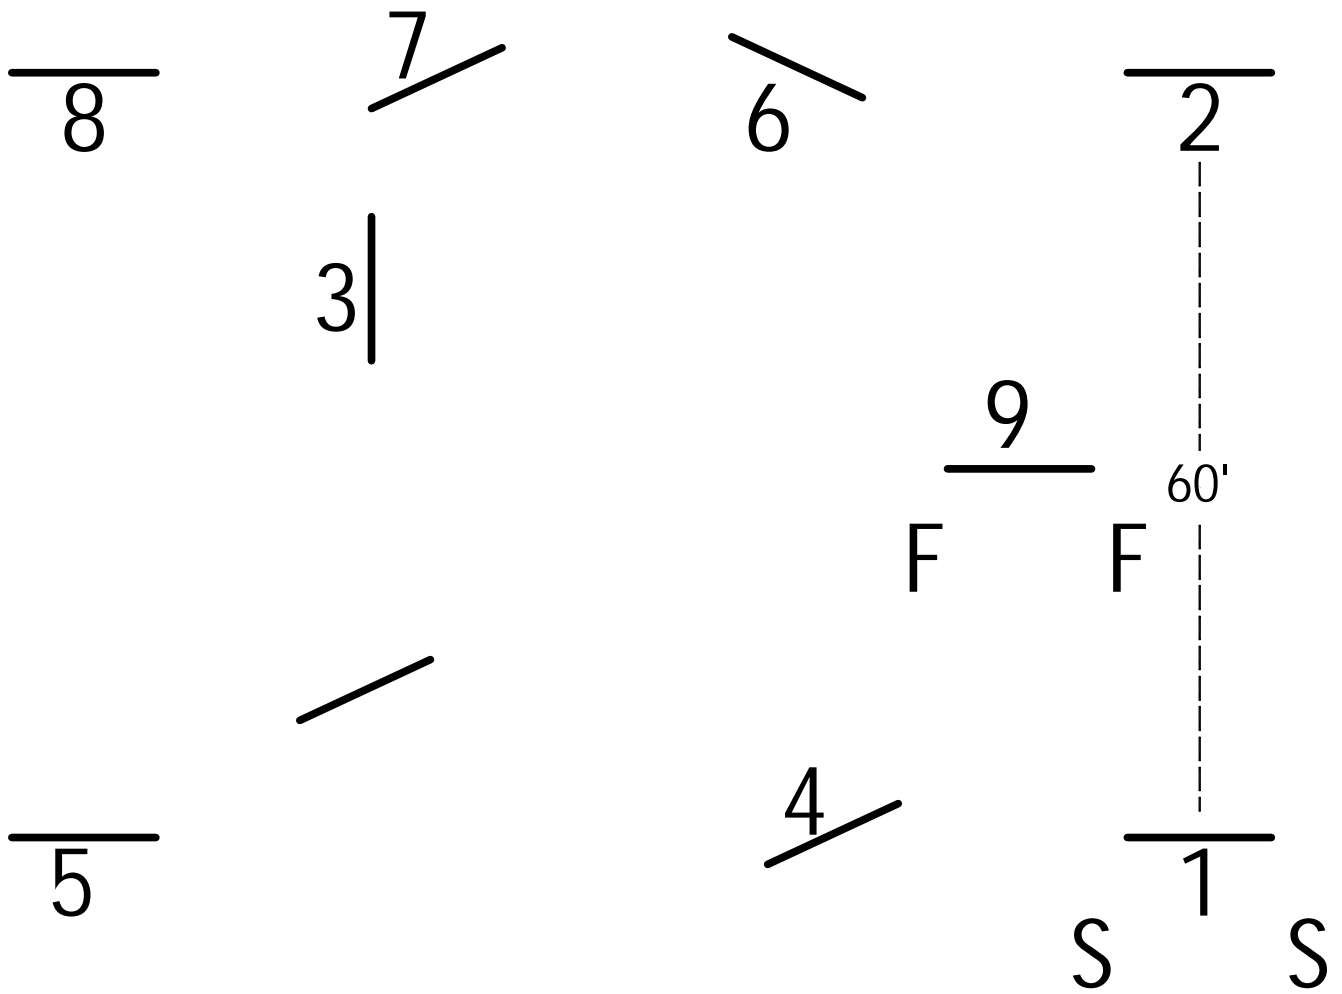

# Jumper A

Classes: 300, 303, 306, 309

All clean 1st rounds stay in ring & start jump off within 45 seconds of whistle.

Elimination after 3 refusals.

First Round: 1-8

Jump Off: 1, 2, 4, 5, 7, 8

# Jumper B

Classes: 301, 304, 307, 310

Elimination after 3 refusals.

# Jumper C

Classes: 302, 305, 308, 311

Elimination after 3 refusals.

5

/

3

4

|2