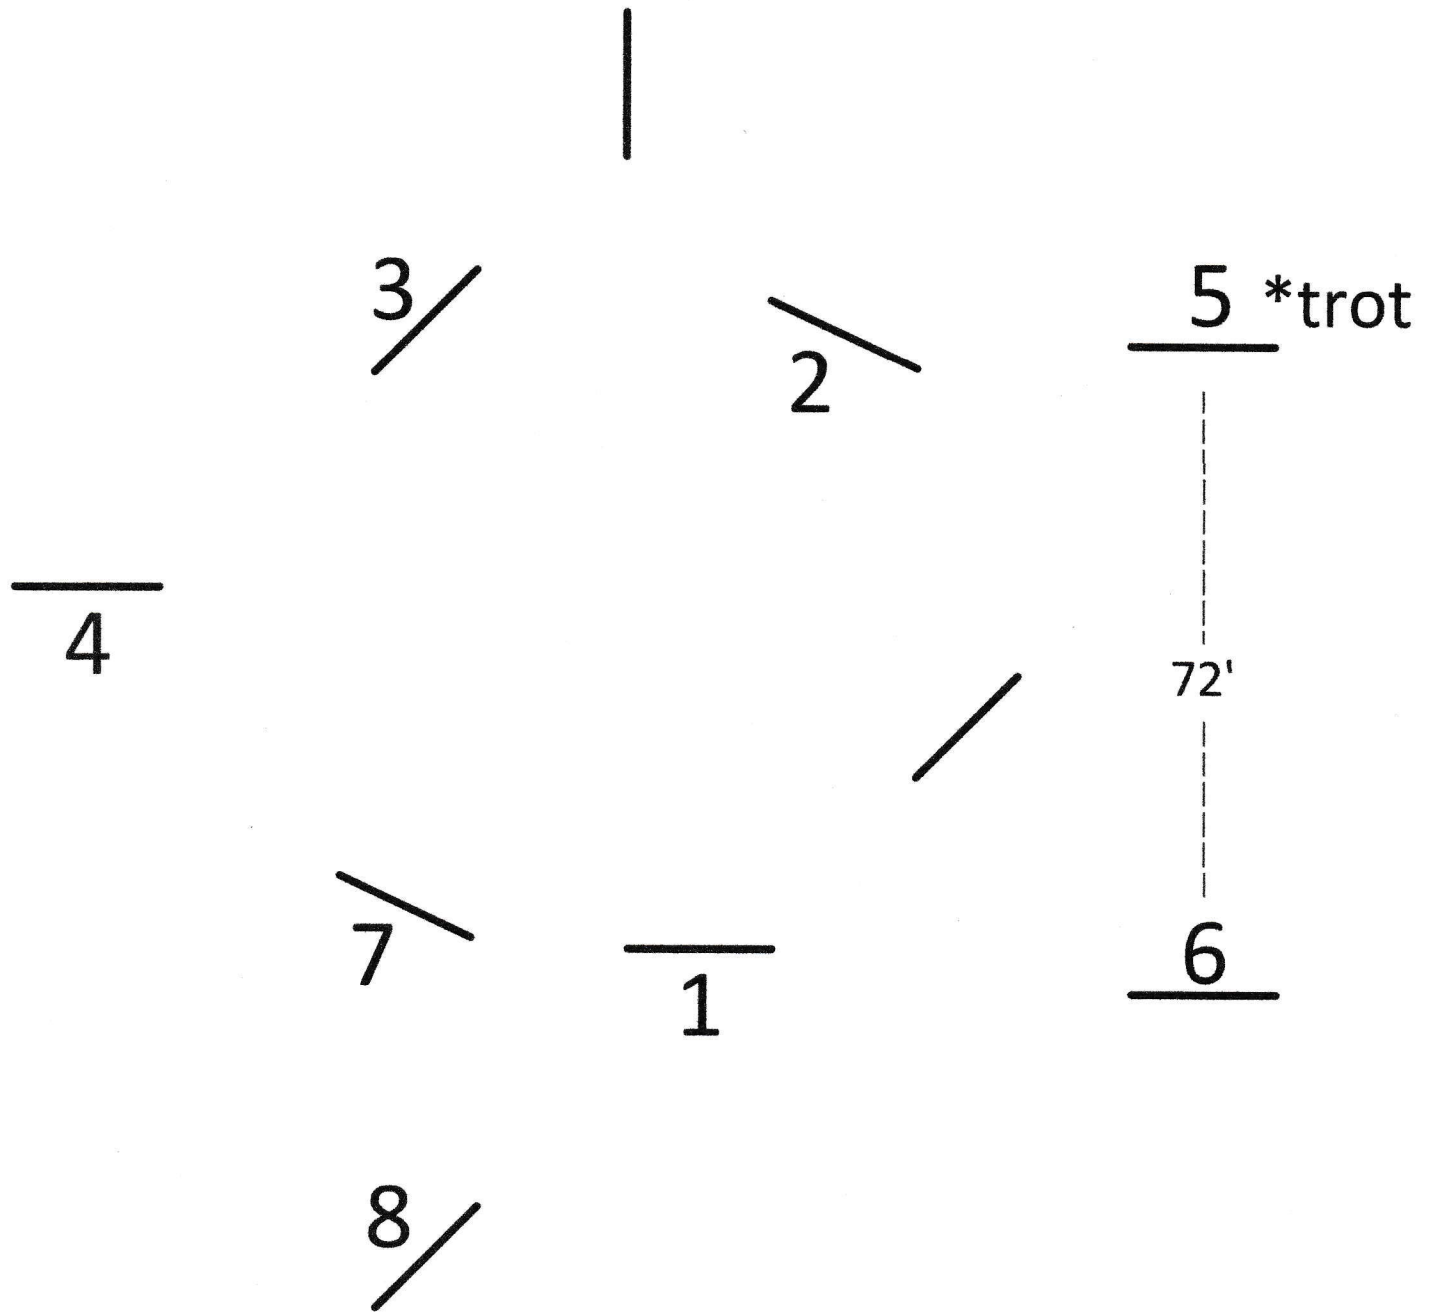

Hunter A

Classes: 315, 324, 327, 332, 335

Hunter B & Warm-Up

Classes: 299, 316, 325, 328, 333, 336

Short & Long Stirrup Equitation

Classes: 329, 337

Chris Elliott Medal

Class: 318

*Trot fence #5