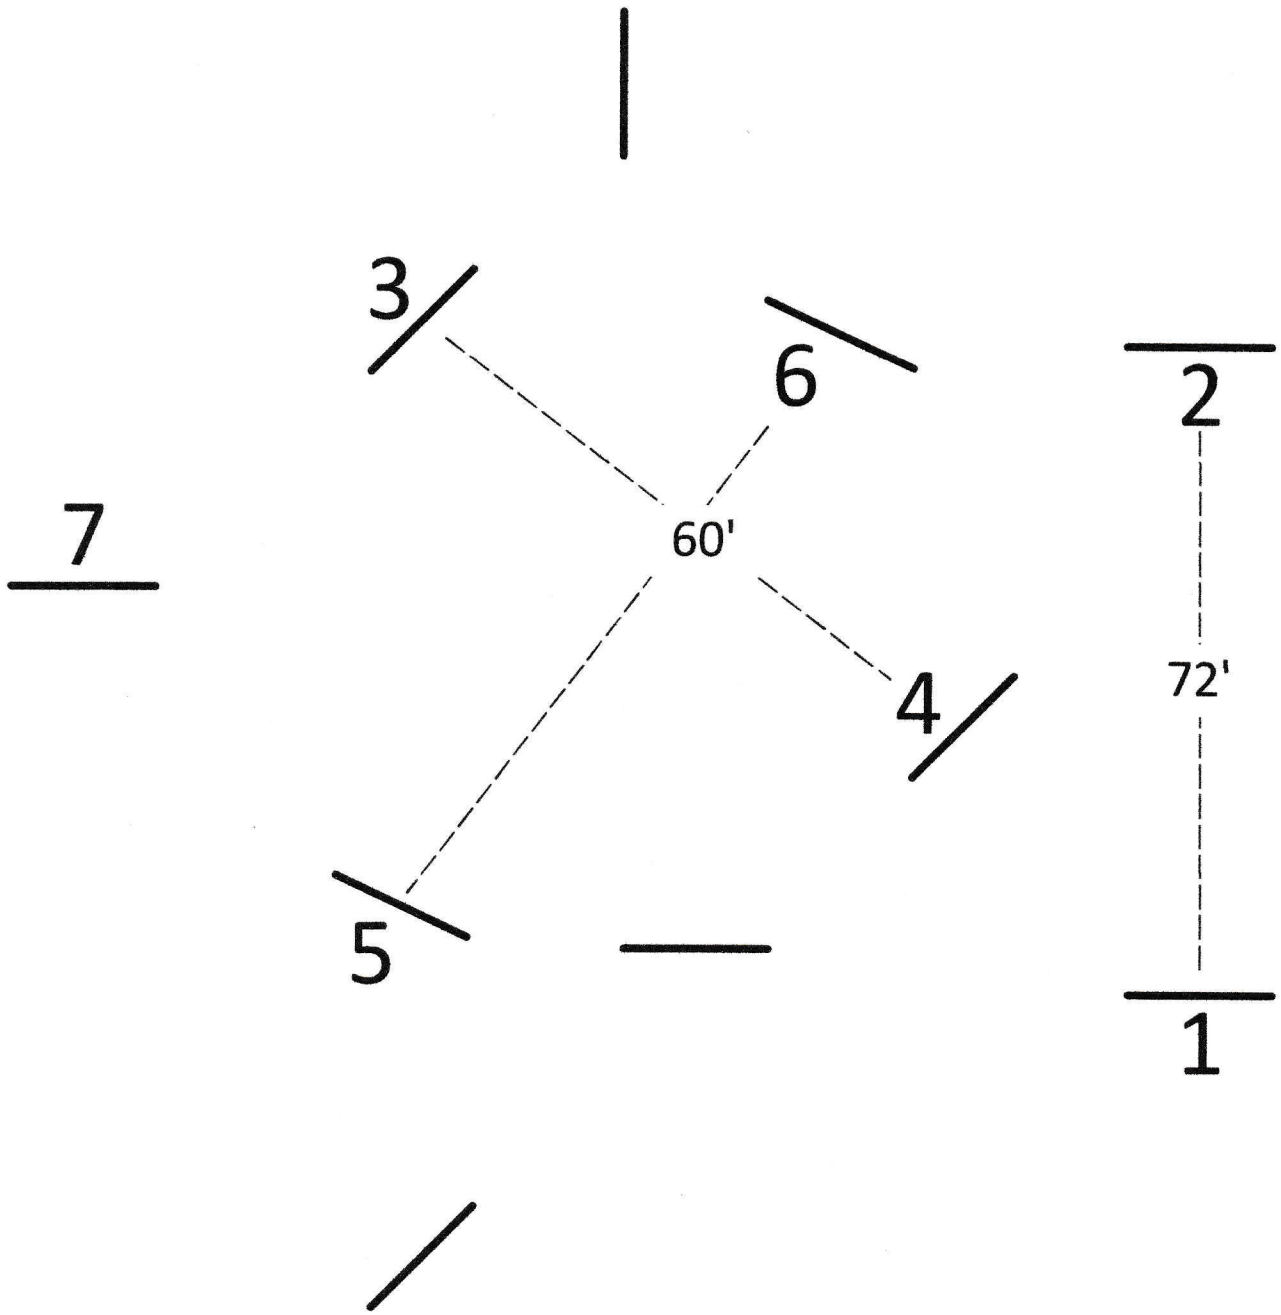

Hunter A

Classes: 315, 324, 327, 332, 335

Hunter B & Warm-Up

Classes: 299, 316, 325, 328, 333, 336

Short & Long Stirrup Equitation

Classes: 329, 337

Chris Elliott Medal

Class: 318

*Trot fence #5