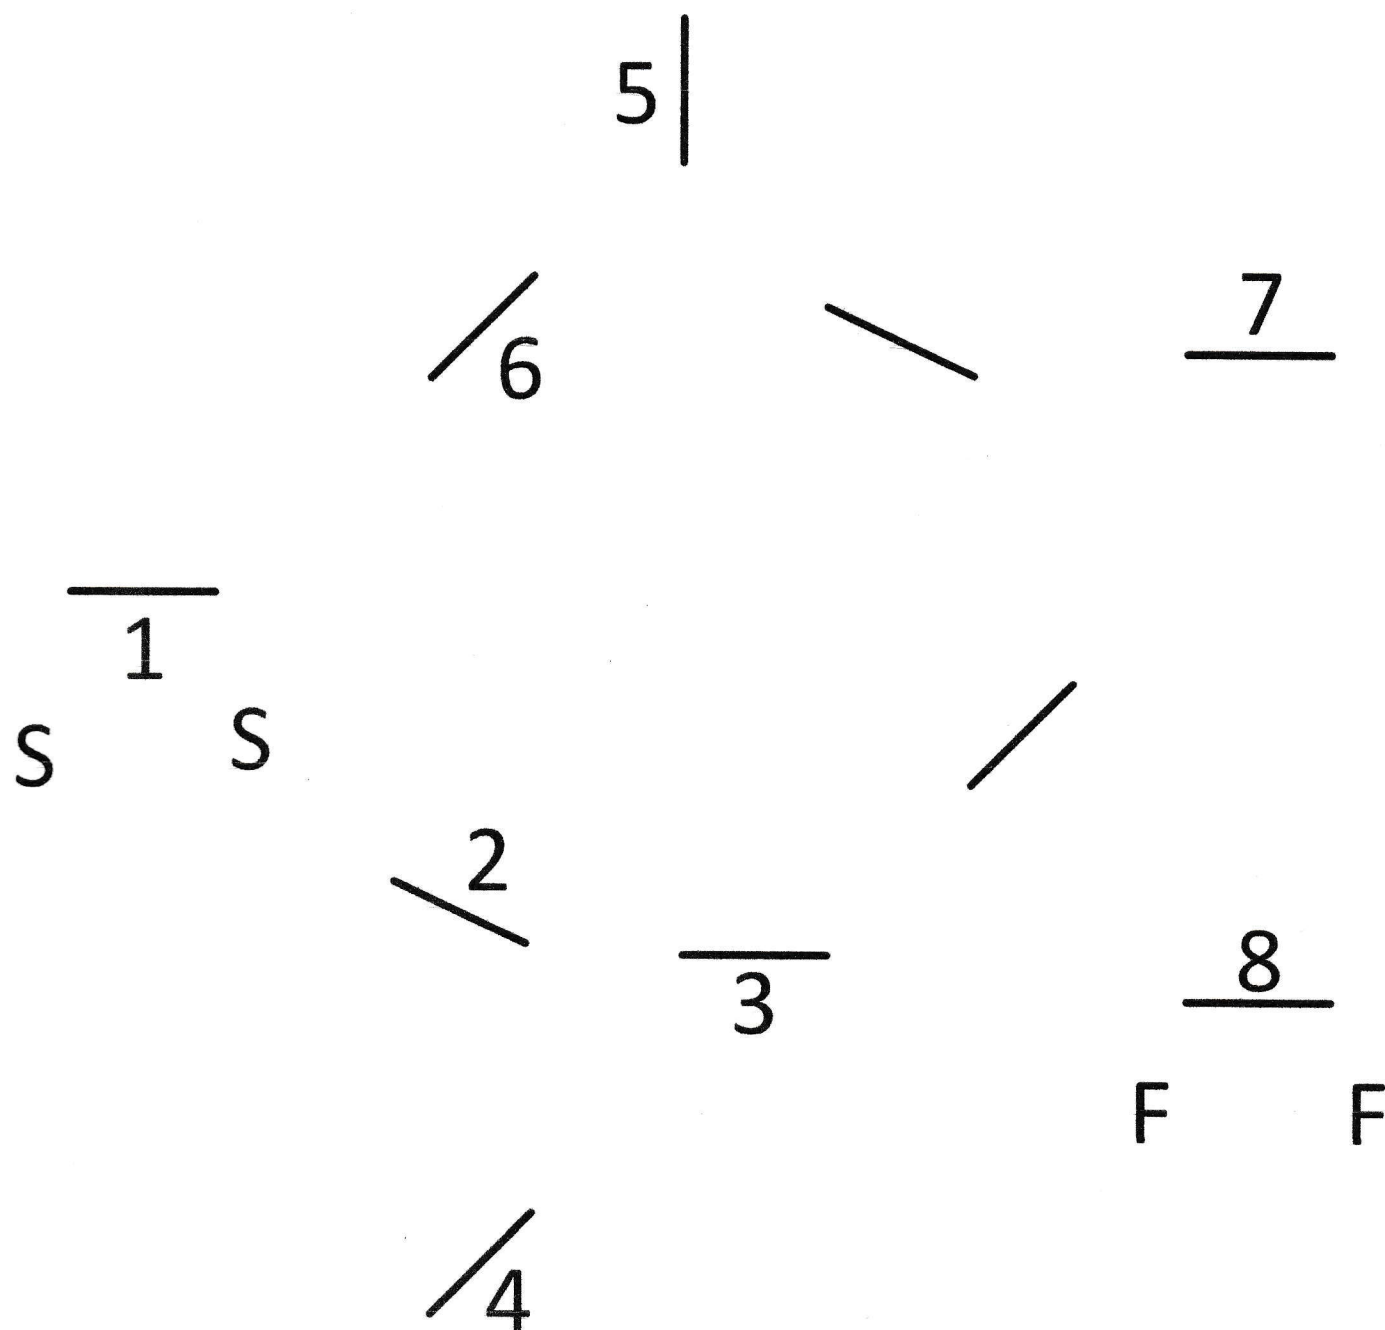

Jumper A

Classes: 300, 303, 306, 309

All clean 1st rounds stay in ring & start jump off within 45 seconds of whistle. Elimination after 3 refusals.

First Round: 1-8

Jump Off: 1. 2. 3. 7. 8

Jumper B

Classes: 301, 304, 307, 310

Fastest clean time wins. Elimination after 3 refusals.

Jumper C

Classes: 302, 305, 308, 311

Fastest clean time wins. Elimination after 3 refusals.