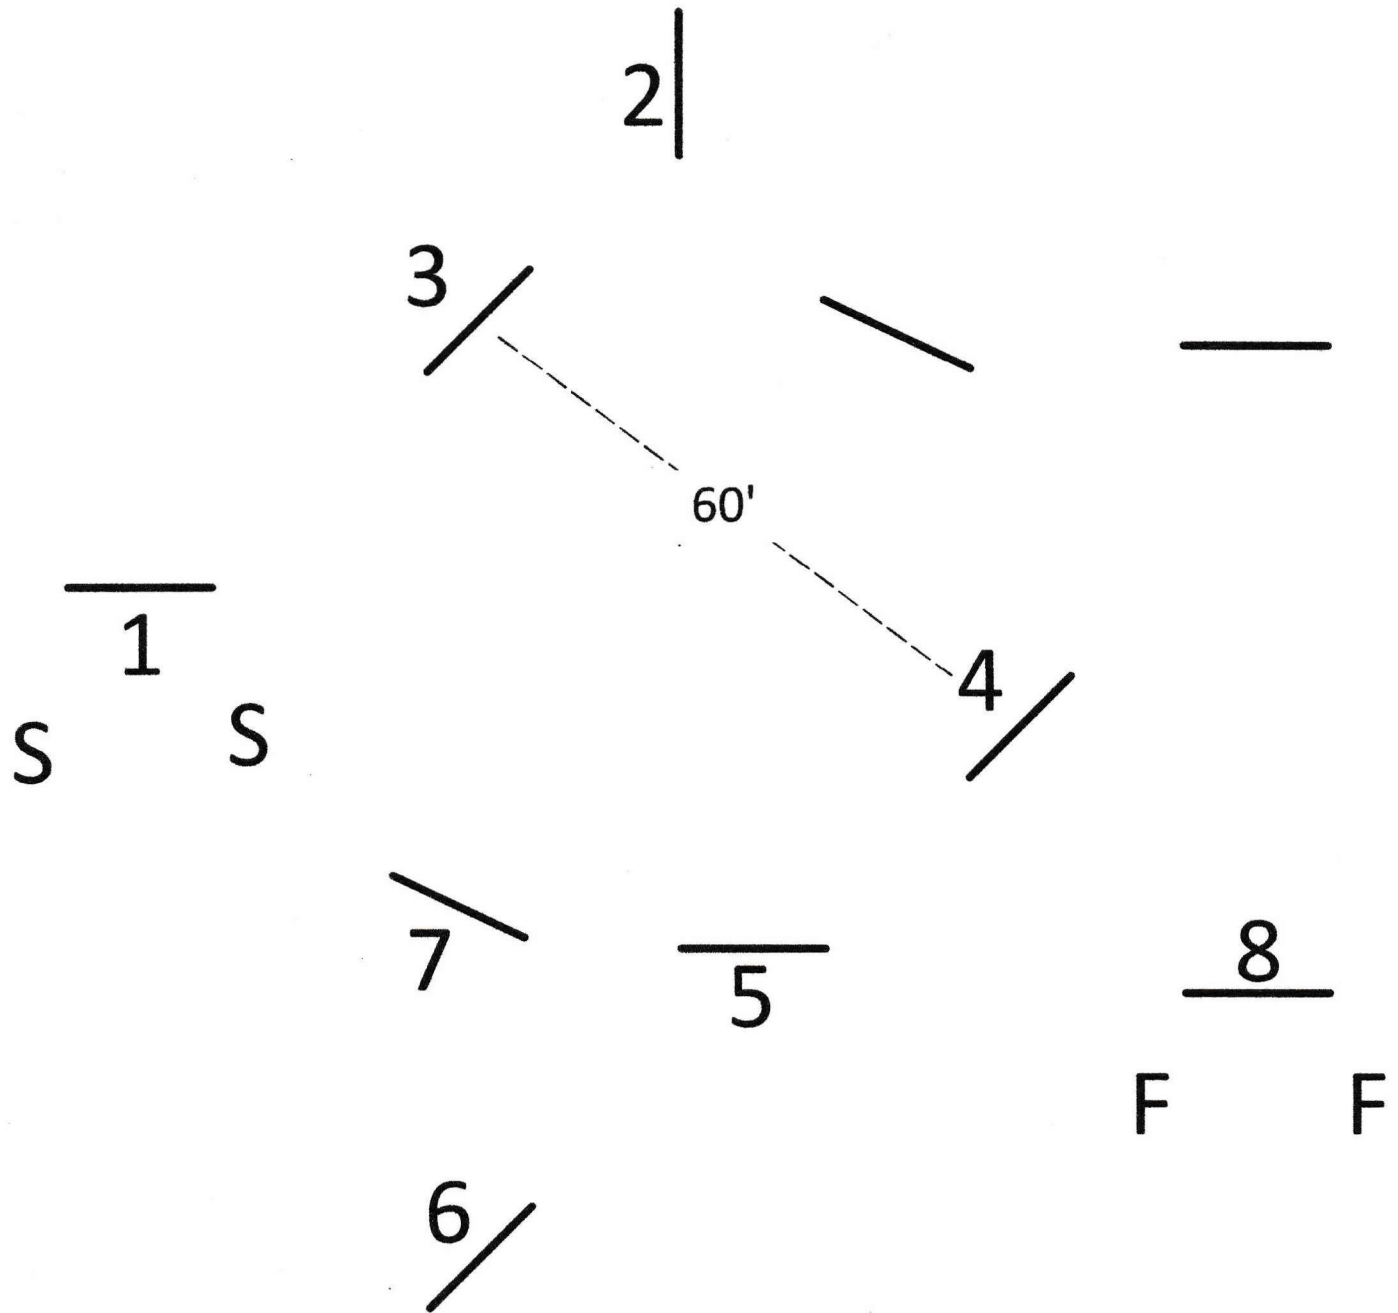

Jumper A

Classes: 300, 303, 306, 309

All clean 1st rounds stay in ring & start jump off within 45 seconds of whistle. Elimination after 3 refusals.

First Round: 1-8

Jump Off: 1. 2. 3. 7. 8

Jumper B

Classes: 301, 304, 307, 310

Fastest clean time wins. Elimination after 3 refusals.

Jumper C

Classes: 302, 305, 308, 311

Fastest clean time wins. Elimination after 3 refusals.