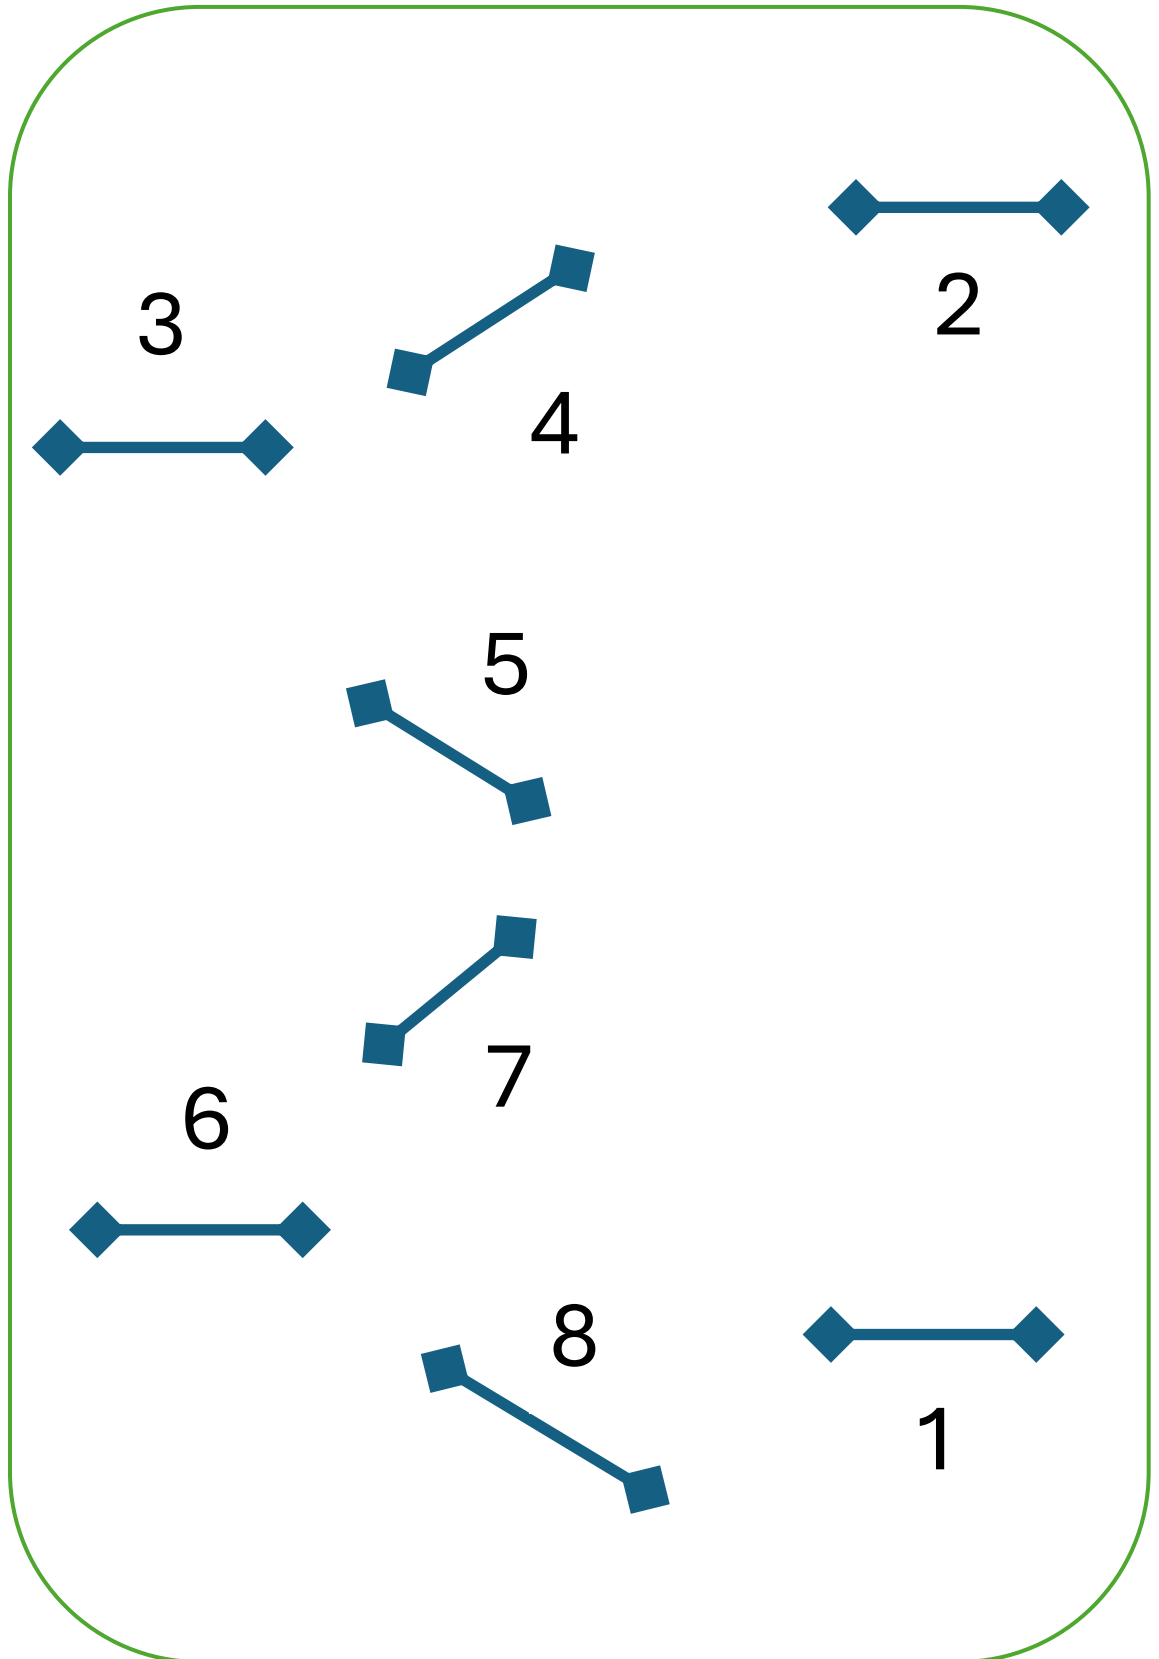

# JUMPER A – IV.2.B

**Time  
Allowed:  
65  
seconds**

**Optimum  
Time: 61  
seconds**

**Time  
Limit: 120  
seconds**

**Classes:  
300, 303,  
306, 309**

**J/O 1,4,5,6,7,8**