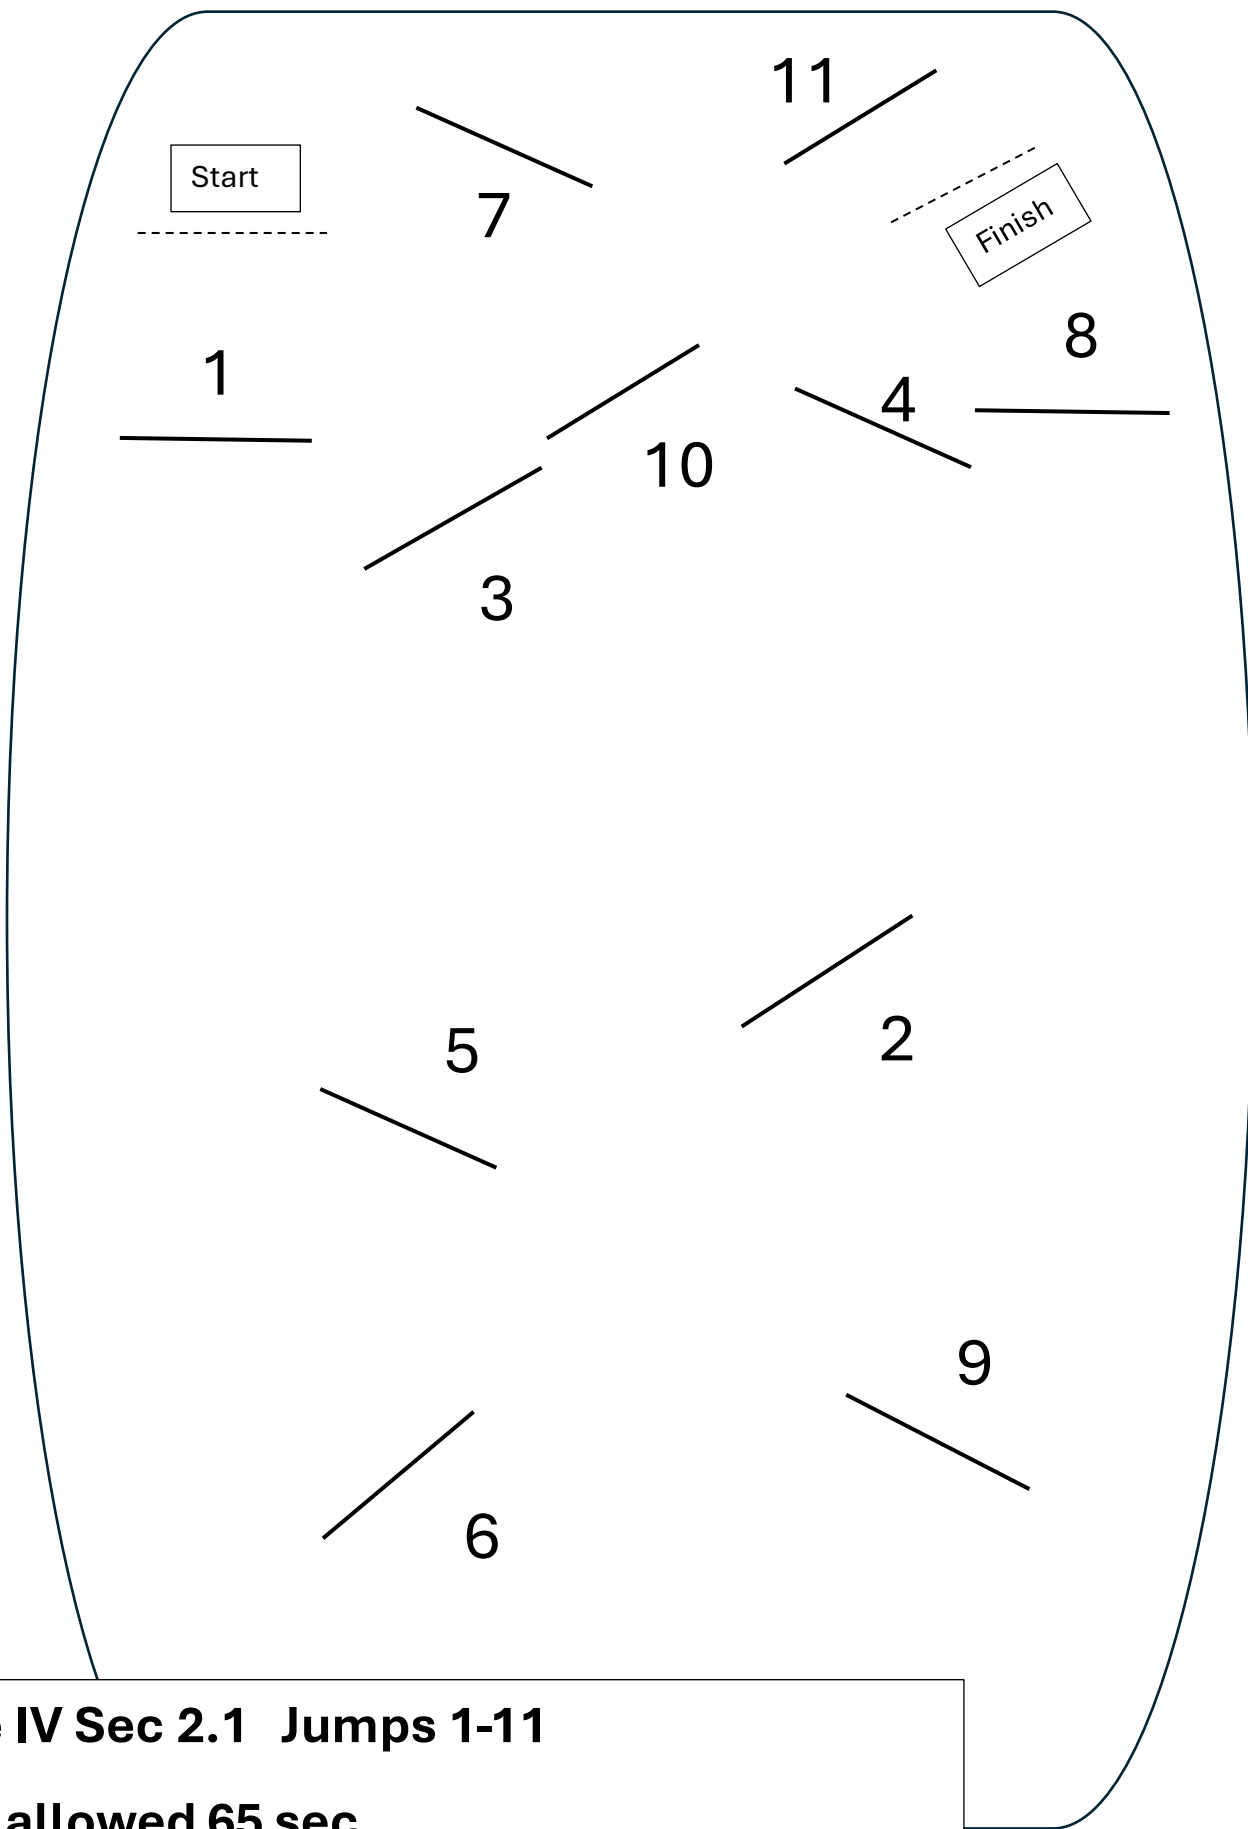

Jumper B

CLASSES 301, 304, 307, 310

Table IV Sec 2.1 Jumps 1-11

Time allowed 65 sec.

OPTIMUM TIME 61 sec.