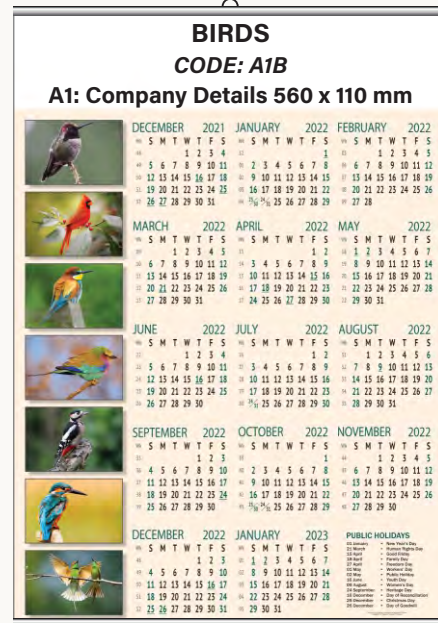

A1 Calendars continued

A1 finished size: 594 x 841 mm
A1 Overprint area: 560 x 110 mm
(Allow at least 5 mm all around)

Available in units of: 25, 50, 100, 150, 200, 250, 300, 350, 400, 450, 500, 600, 650, 700, 750, 800, 850, 900, 1000, 1500, 2000

A2 Calendars

These calendars (size 420 x 594mm) can be selected from our A1 range. The space available for your company details is 400 x 75mm. If print ready artwork is being supplied, please allow at least 5mm all around. Printed in full colour on 170 gsm gloss. Rimmed top & bottom in gold or silver

PLEASE NOTE: Only one image per order (ie: order for 100 cannot be 50 x 2 different)

Alternatively we can customise your A2 calendars.

Tent Calendars

6 different themes to choose from

Interlocking tent card calendar has 6 months to view on either side and reflects public and school holidays. Printed in full colour on 300gsm gloss. Your company details will be printed in the space provided.

Size: 210 x 297 mm flat, folds down to DL size (Can be conveniently inserted into a DL envelope)
Overprint area: 105 x 40 mm (Allow at least 3 mm all around)

Available in units of: 25, 50, 100, 150, 200, 250, 350, 400, 500, 750, 1000, 1500, 2000, 3000

Quantities up to and including 500 are digitally printed.