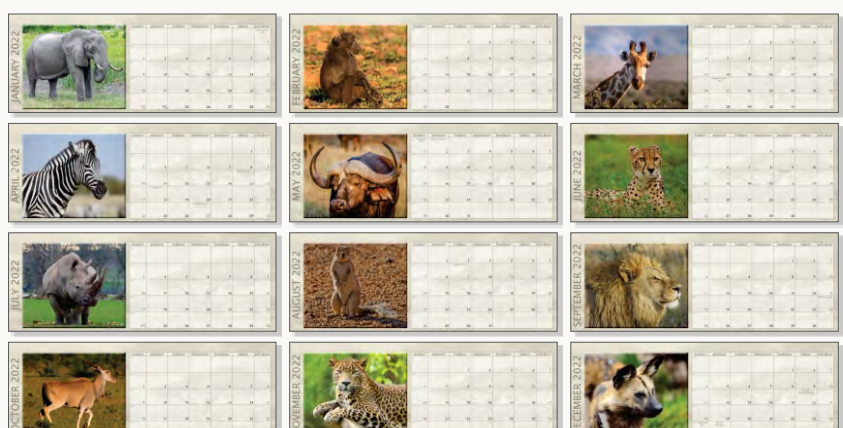

Wildlife A-Frame
CODE: AFW