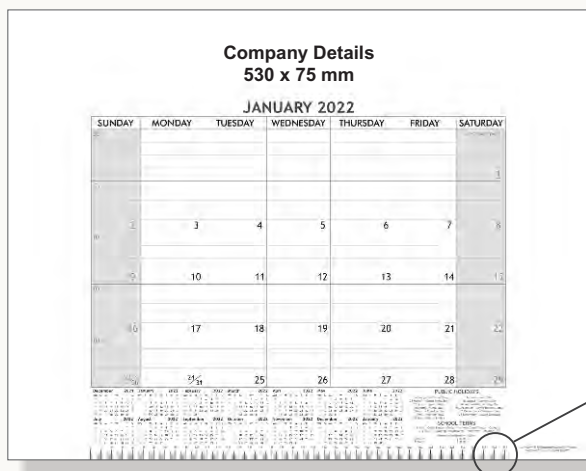

Black & White Desk Planners