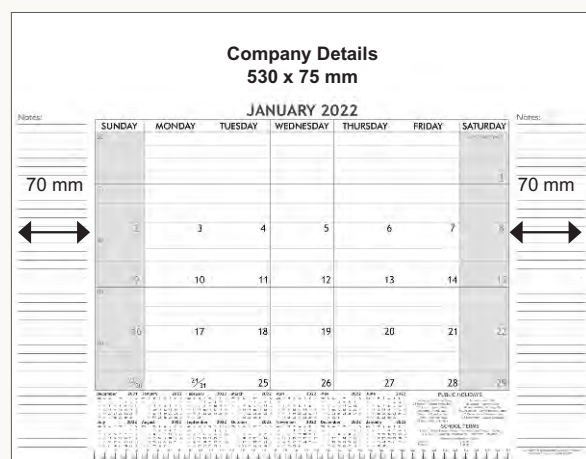

Please Note:

- Overprints of your company details can be printed in 1, 2 or full colour in the space provided.
- Your logo and address details will be placed in the area marked "Company Details".
- Logos should be e-mailed or supplied on a flash drive in a high resolution format either as a TIFF, JPEG or PDF (preferably a vector PDF).
- Prices exclude VAT.
- Free delivery in the Gauteng area.
- Special packaging requirements can be negotiated.
- A 60% deposit will be required on placement of your order and the balance payable C.O.D. (This does not apply to account customers)
- Order quantities are stipulated in the brochure, however should you require different quantities please consult one of our sales representatives.
- Orders requiring delivery by the end of November should be placed by the end of August.
- Images represented on the calendars are subject to change.
- Dates and public holidays correct at the time of going to print.
- School terms will be printed together with your overprint pending government gazetted terms.

Black & White Desk Planners

PLEASE NOTE:
The note columns
on the sides and the
school terms will be
printed in the
same colour
as your overprint.

Black and White Desk Planner: CODE: DBW

This desk planner is printed on 80gsm bond, with a month to view on each sheet. The daily blocks are large enough to write important events. A year overview, public and school holidays are visible in the bottom section of the calendar with a side panel for notes.

390mm Ruler at the bottom of the calendar

Calendars are padded at the foot with corner protectors at the head and supplied flat.

Your company details will be printed in 1, 2 or full colour in the space provided.