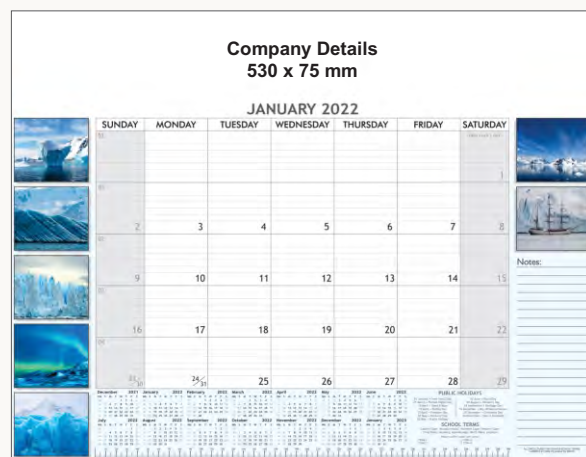

**SCENIC
CODE: DPSC**