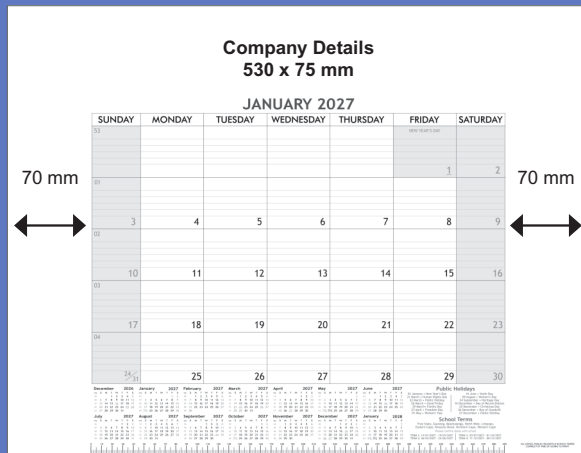

# Desk Planners

**BLACK AND WHITE NOTES: CODE: DBW**

The notes columns on the sides will be printed in the same colour as the overprint.

**BLACK AND WHITE PRODUCT: CODE: DP**

Products can be displayed on both sides of the product desk planner.

## ADDITIONAL SIZE OPTION

Our most loved **Desk Planner** can be printed in size 480 x 320 mm

Overprint area: 460 x 50 mm

This size desk planner will be printed on the digital machine to accommodate custom options and smaller quantities.