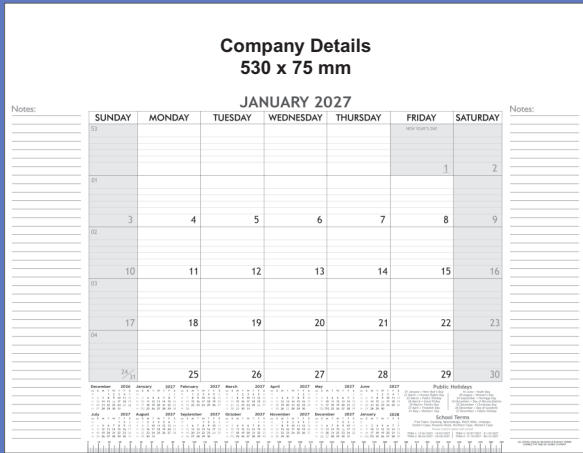

**We provide a stunning range of pre-printed calendars, alternatively we can print custom calendars to your requirements.**

# Desk Planners

**BLACK AND WHITE NOTES: CODE: DBW**

The notes columns on the sides will be printed in the same colour as the overprint.

**BLACK AND WHITE PRODUCT: CODE: DP**

Products can be displayed on both sides of the product desk planner.

## ADDITIONAL SIZE OPTION

Our most loved **Desk Planner** can be printed in size 480 x 320 mm

Overprint area: 460 x 50 mm

This size desk planner will be printed on the digital machine to accommodate custom options and smaller quantities.