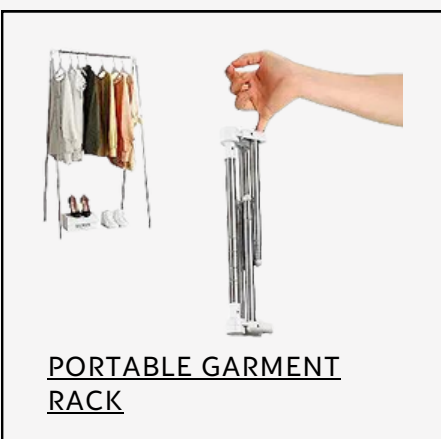

PORTABLE GARMENT RACK

DANCE BAG

RECITAL ESSENTIALS

CLEAR GARMENT BAGS

HAIR NETS & PINS

NUDE UNDERWEAR

STYLING GEL

BUN FORM

HAIRSPRAY

PORTABLE GARMENT RACK

SUPER STAY LIPSTICK

CABOODLE

MISC ITEMS

MAKEUP CASE

BODY GLUE

THERAPEUTIC RUB