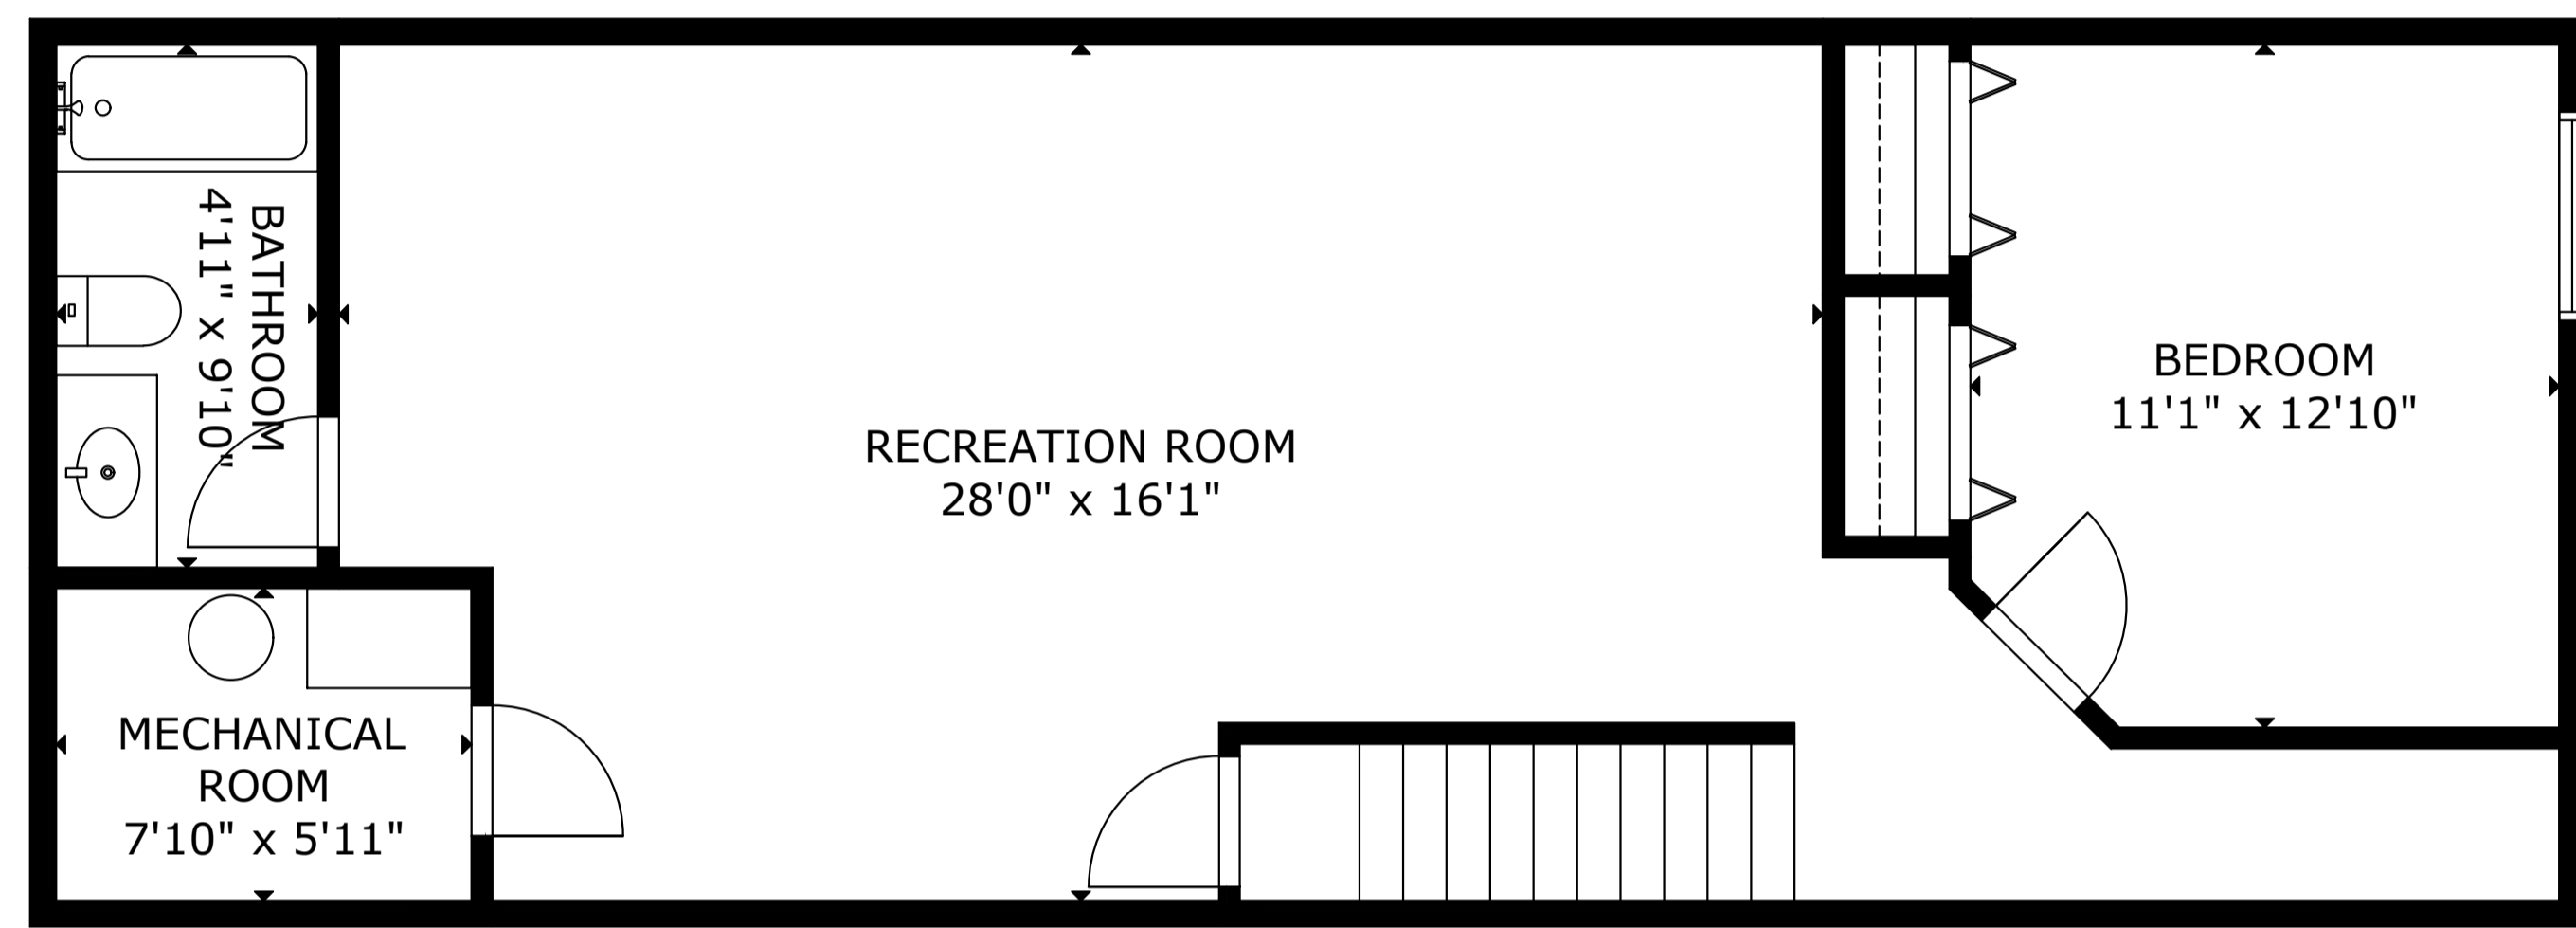

GROSS INTERNAL AREA
TOTAL: 2,403 sq ft

FLOOR 1: 761 sq ft, FLOOR 2: 1,263 sq ft, FLOOR 3: 379 sq ft
EXCLUDED AREAS: GARAGE: 434 sq ft, PORCH: 86 sq ft

SIZE AND DIMENSIONS ARE APPROXIMATE, ACTUAL MAY VARY

GROSS INTERNAL AREA

TOTAL: 2,403 sq ft

FLOOR 1: 761 sq ft, FLOOR 2: 1,263 sq ft, FLOOR 3: 379 sq ft

EXCLUDED AREAS: GARAGE: 434 sq ft, PORCH: 86 sq ft

SIZE AND DIMENSIONS ARE APPROXIMATE, ACTUAL MAY VARY

FLOOR 1

FLOOR 2

FLOOR 3

GROSS INTERNAL AREA
 TOTAL: 2,403 sq ft
 FLOOR 1: 761 sq ft, FLOOR 2: 1,263 sq ft, FLOOR 3: 379 sq ft
 EXCLUDED AREAS: GARAGE: 434 sq ft, PORCH: 86 sq ft
 SIZE AND DIMENSIONS ARE APPROXIMATE, ACTUAL MAY VARY