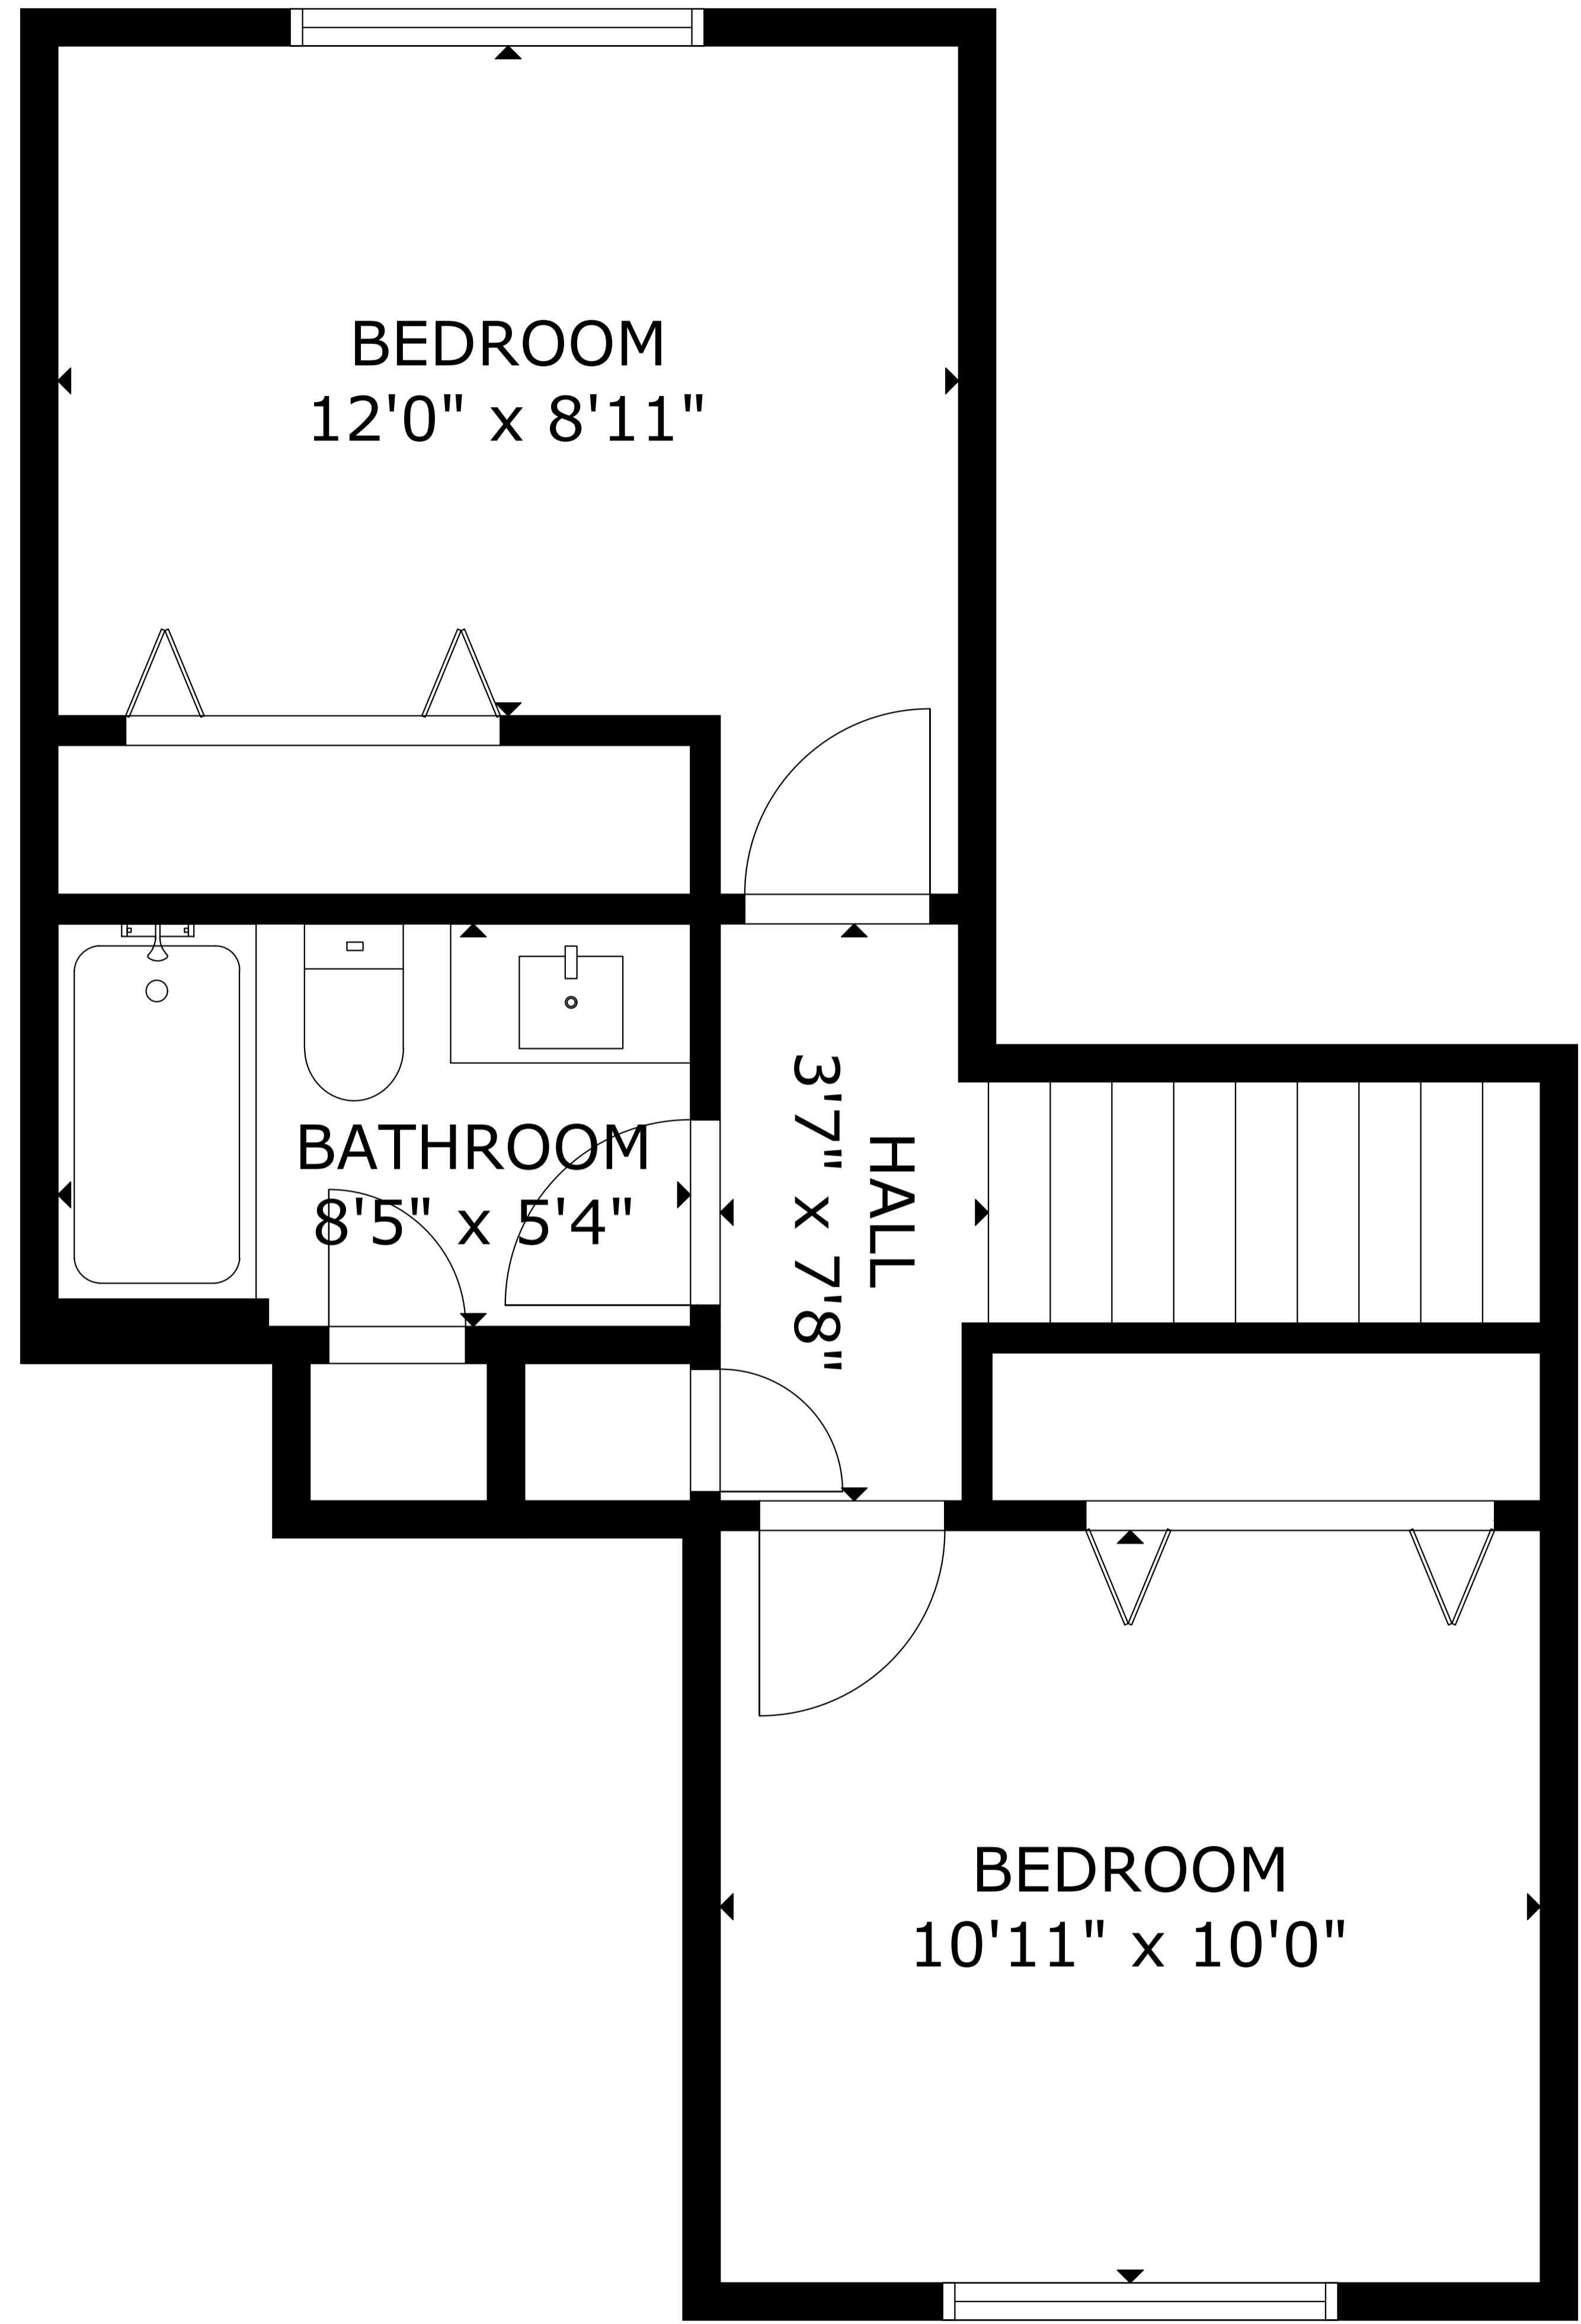

GROSS INTERNAL AREA
TOTAL: 2,403 sq ft

FLOOR 1: 761 sq ft, FLOOR 2: 1,263 sq ft, FLOOR 3: 379 sq ft
EXCLUDED AREAS: GARAGE: 434 sq ft, PORCH: 86 sq ft

SIZE AND DIMENSIONS ARE APPROXIMATE, ACTUAL MAY VARY

GROSS INTERNAL AREA

TOTAL: 2,403 sq ft

FLOOR 1: 761 sq ft, FLOOR 2: 1,263 sq ft, FLOOR 3: 379 sq ft

EXCLUDED AREAS: GARAGE: 434 sq ft, PORCH: 86 sq ft

SIZE AND DIMENSIONS ARE APPROXIMATE, ACTUAL MAY VARY

FLOOR 1

FLOOR 2

FLOOR 3

GROSS INTERNAL AREA
 TOTAL: 2,403 sq ft
 FLOOR 1: 761 sq ft, FLOOR 2: 1,263 sq ft, FLOOR 3: 379 sq ft
 EXCLUDED AREAS: GARAGE: 434 sq ft, PORCH: 86 sq ft
 SIZE AND DIMENSIONS ARE APPROXIMATE, ACTUAL MAY VARY