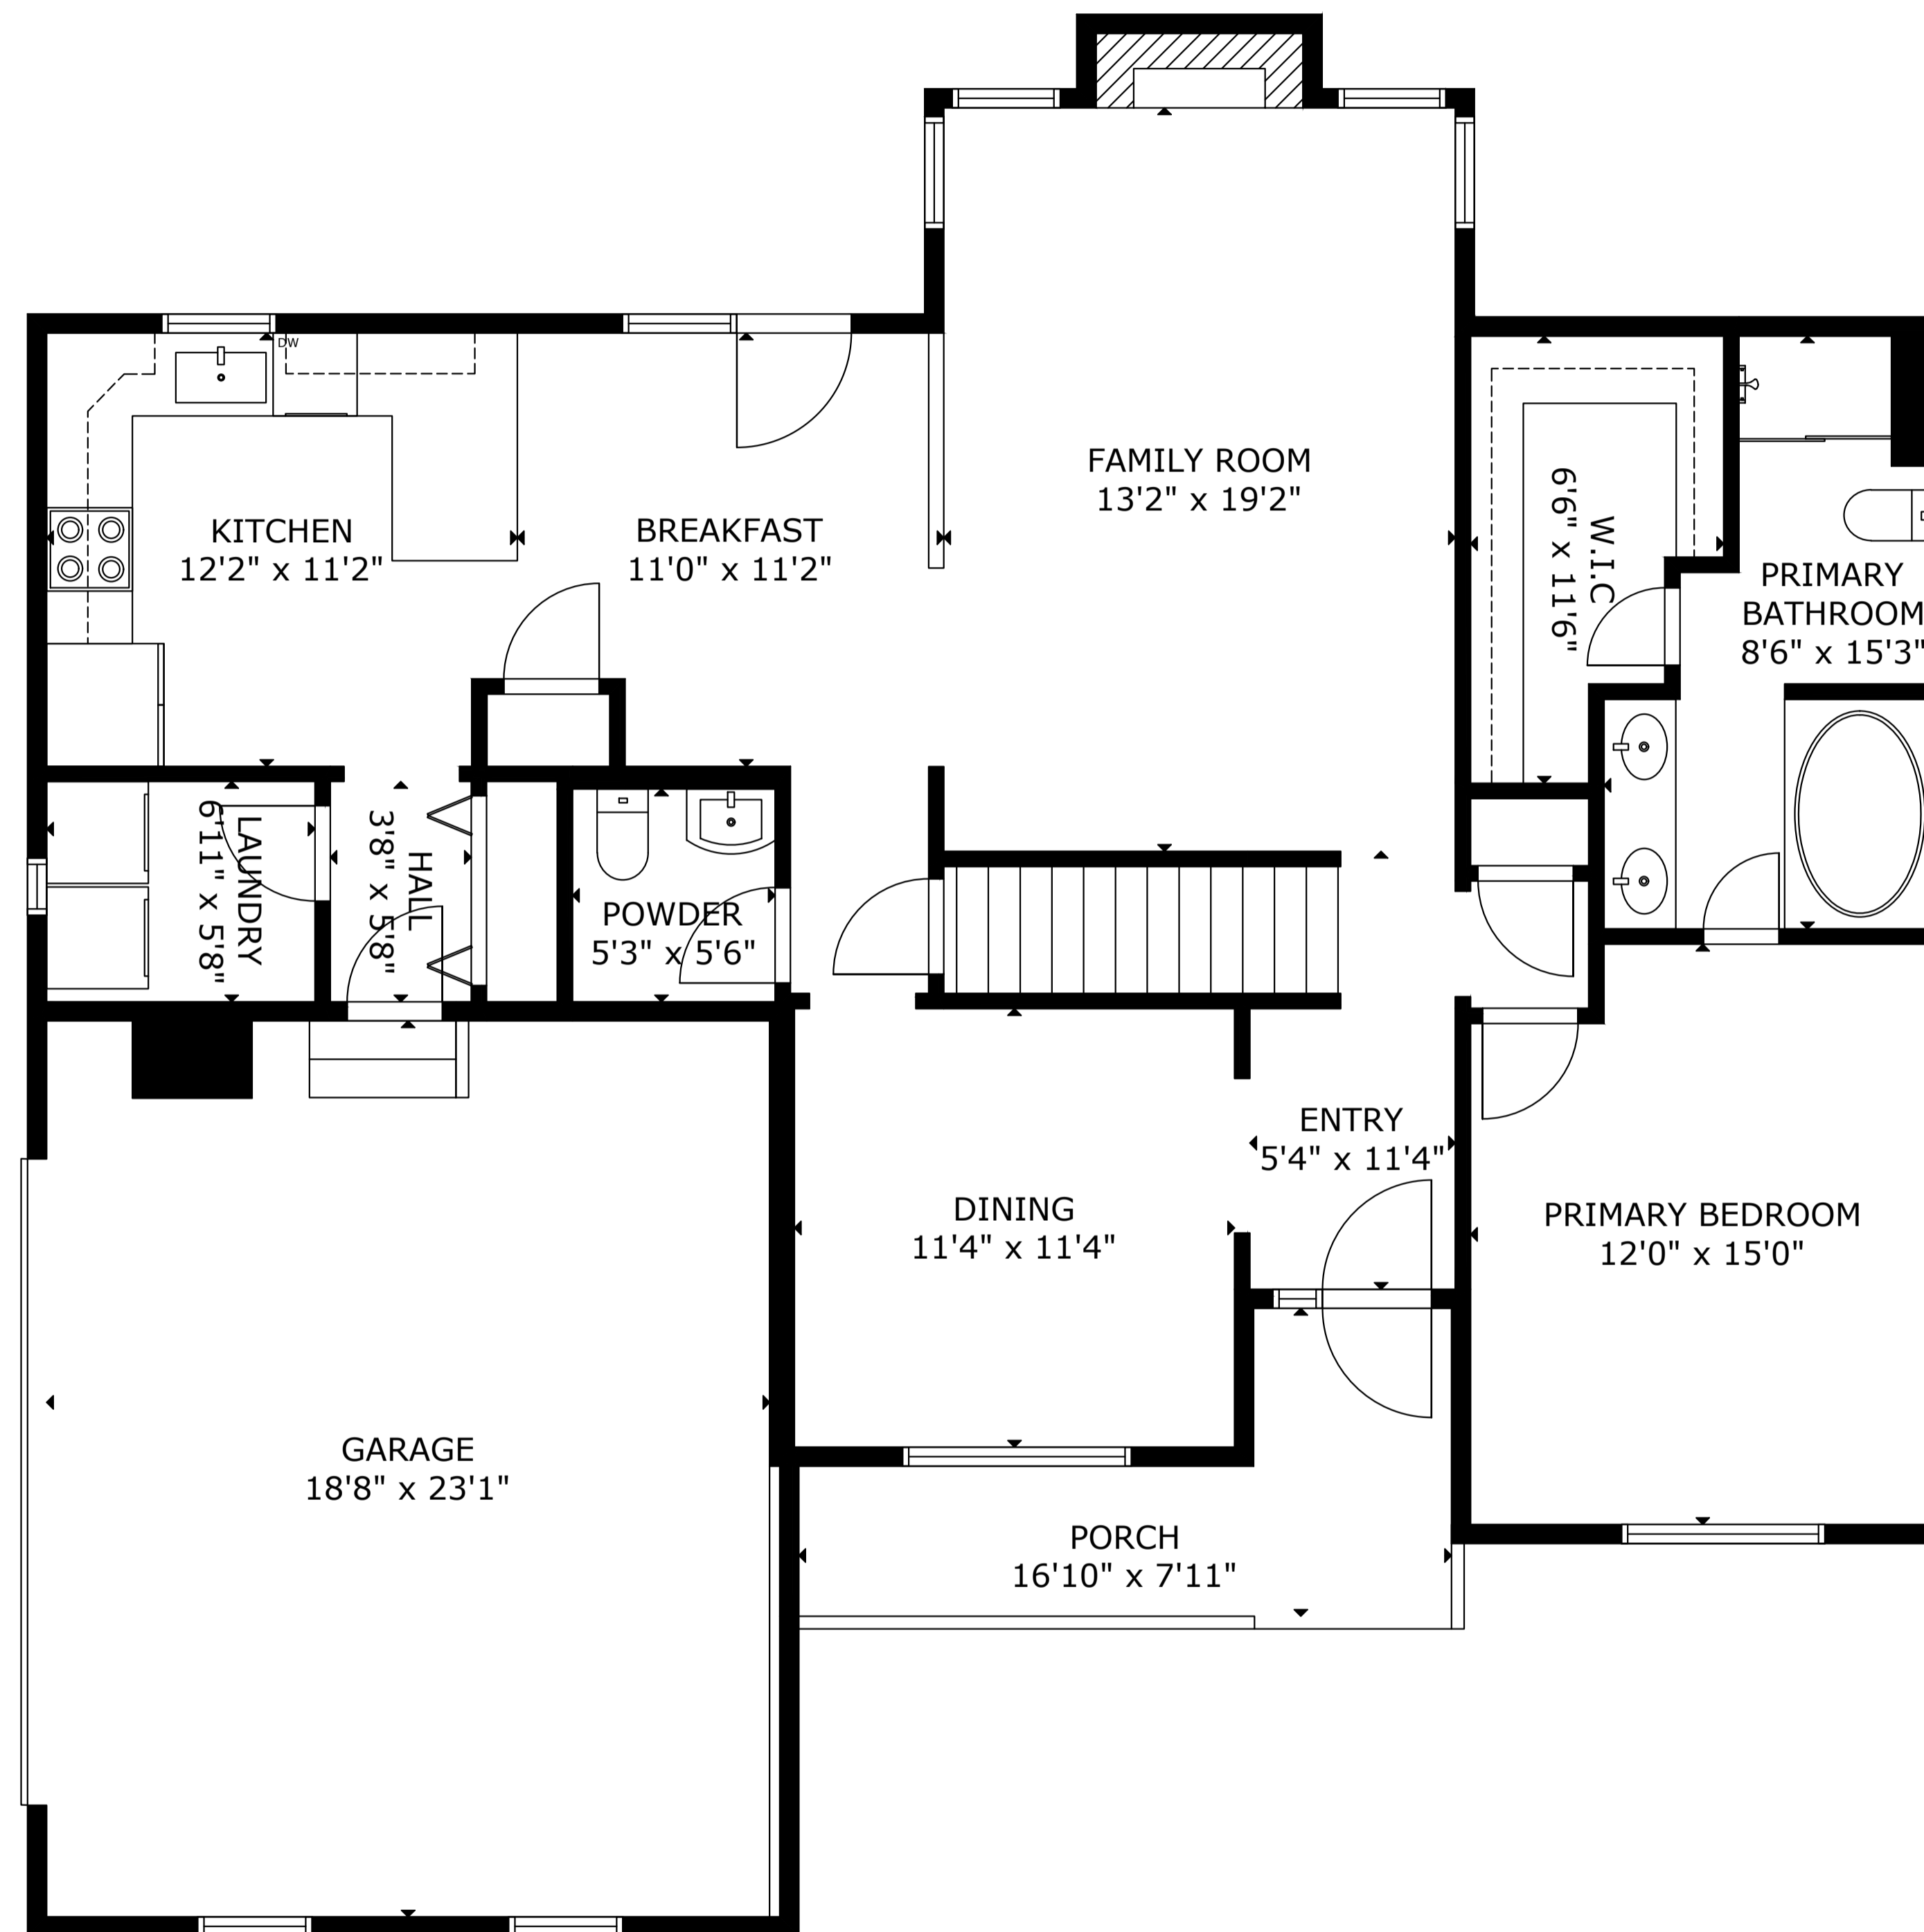

GROSS INTERNAL AREA
TOTAL: 2,403 sq ft

FLOOR 1: 761 sq ft, FLOOR 2: 1,263 sq ft, FLOOR 3: 379 sq ft
EXCLUDED AREAS: GARAGE: 434 sq ft, PORCH: 86 sq ft

SIZE AND DIMENSIONS ARE APPROXIMATE, ACTUAL MAY VARY

GROSS INTERNAL AREA

TOTAL: 2,403 sq ft

FLOOR 1: 761 sq ft, FLOOR 2: 1,263 sq ft, FLOOR 3: 379 sq ft

EXCLUDED AREAS: GARAGE: 434 sq ft, PORCH: 86 sq ft

SIZE AND DIMENSIONS ARE APPROXIMATE, ACTUAL MAY VARY

FLOOR 1

FLOOR 2

FLOOR 3

GROSS INTERNAL AREA
 TOTAL: 2,403 sq ft
 FLOOR 1: 761 sq ft, FLOOR 2: 1,263 sq ft, FLOOR 3: 379 sq ft
 EXCLUDED AREAS: GARAGE: 434 sq ft, PORCH: 86 sq ft
 SIZE AND DIMENSIONS ARE APPROXIMATE, ACTUAL MAY VARY