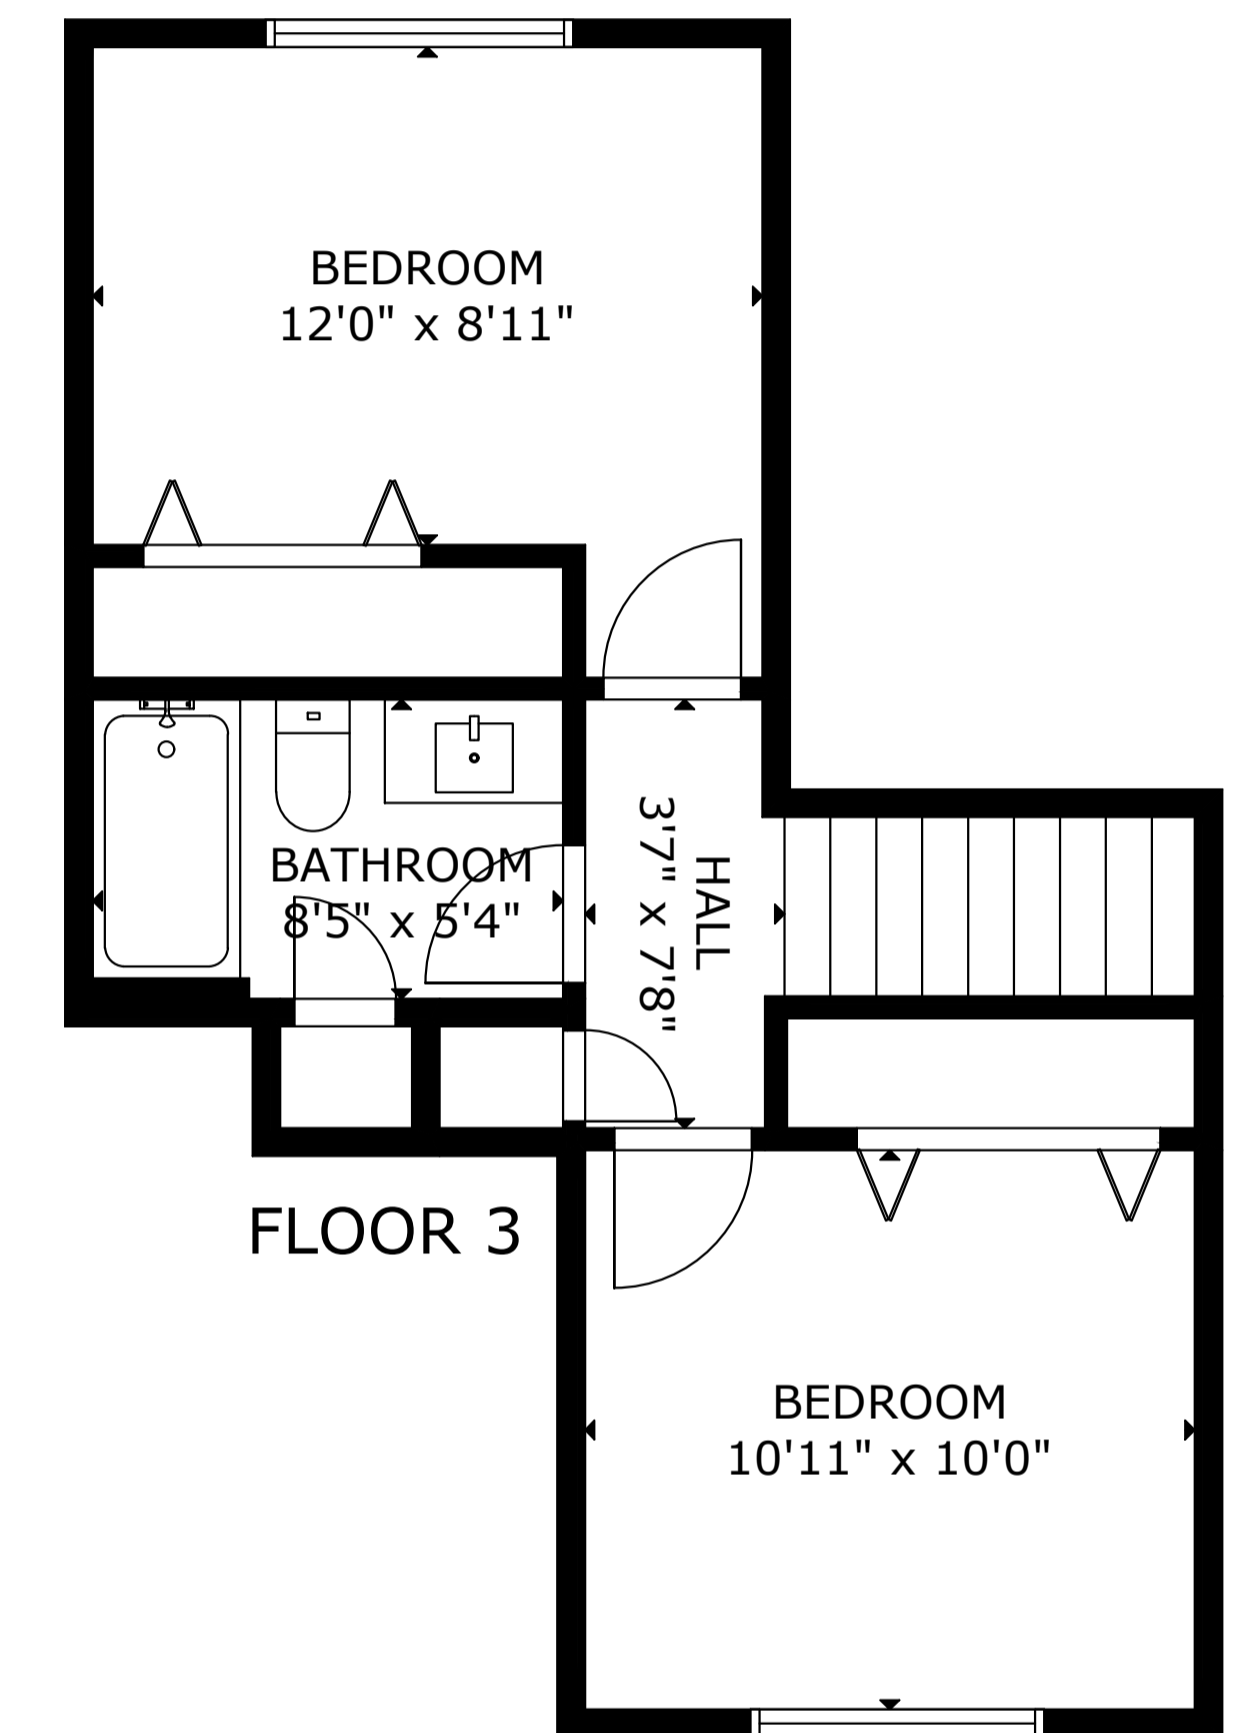

GROSS INTERNAL AREA
TOTAL: 2,403 sq ft

FLOOR 1: 761 sq ft, FLOOR 2: 1,263 sq ft, FLOOR 3: 379 sq ft
EXCLUDED AREAS: GARAGE: 434 sq ft, PORCH: 86 sq ft

SIZE AND DIMENSIONS ARE APPROXIMATE, ACTUAL MAY VARY

GROSS INTERNAL AREA

TOTAL: 2,403 sq ft

FLOOR 1: 761 sq ft, FLOOR 2: 1,263 sq ft, FLOOR 3: 379 sq ft

EXCLUDED AREAS: GARAGE: 434 sq ft, PORCH: 86 sq ft

SIZE AND DIMENSIONS ARE APPROXIMATE, ACTUAL MAY VARY

FLOOR 1

FLOOR 2

FLOOR 3

GROSS INTERNAL AREA
 TOTAL: 2,403 sq ft
 FLOOR 1: 761 sq ft, FLOOR 2: 1,263 sq ft, FLOOR 3: 379 sq ft
 EXCLUDED AREAS: GARAGE: 434 sq ft, PORCH: 86 sq ft
 SIZE AND DIMENSIONS ARE APPROXIMATE, ACTUAL MAY VARY