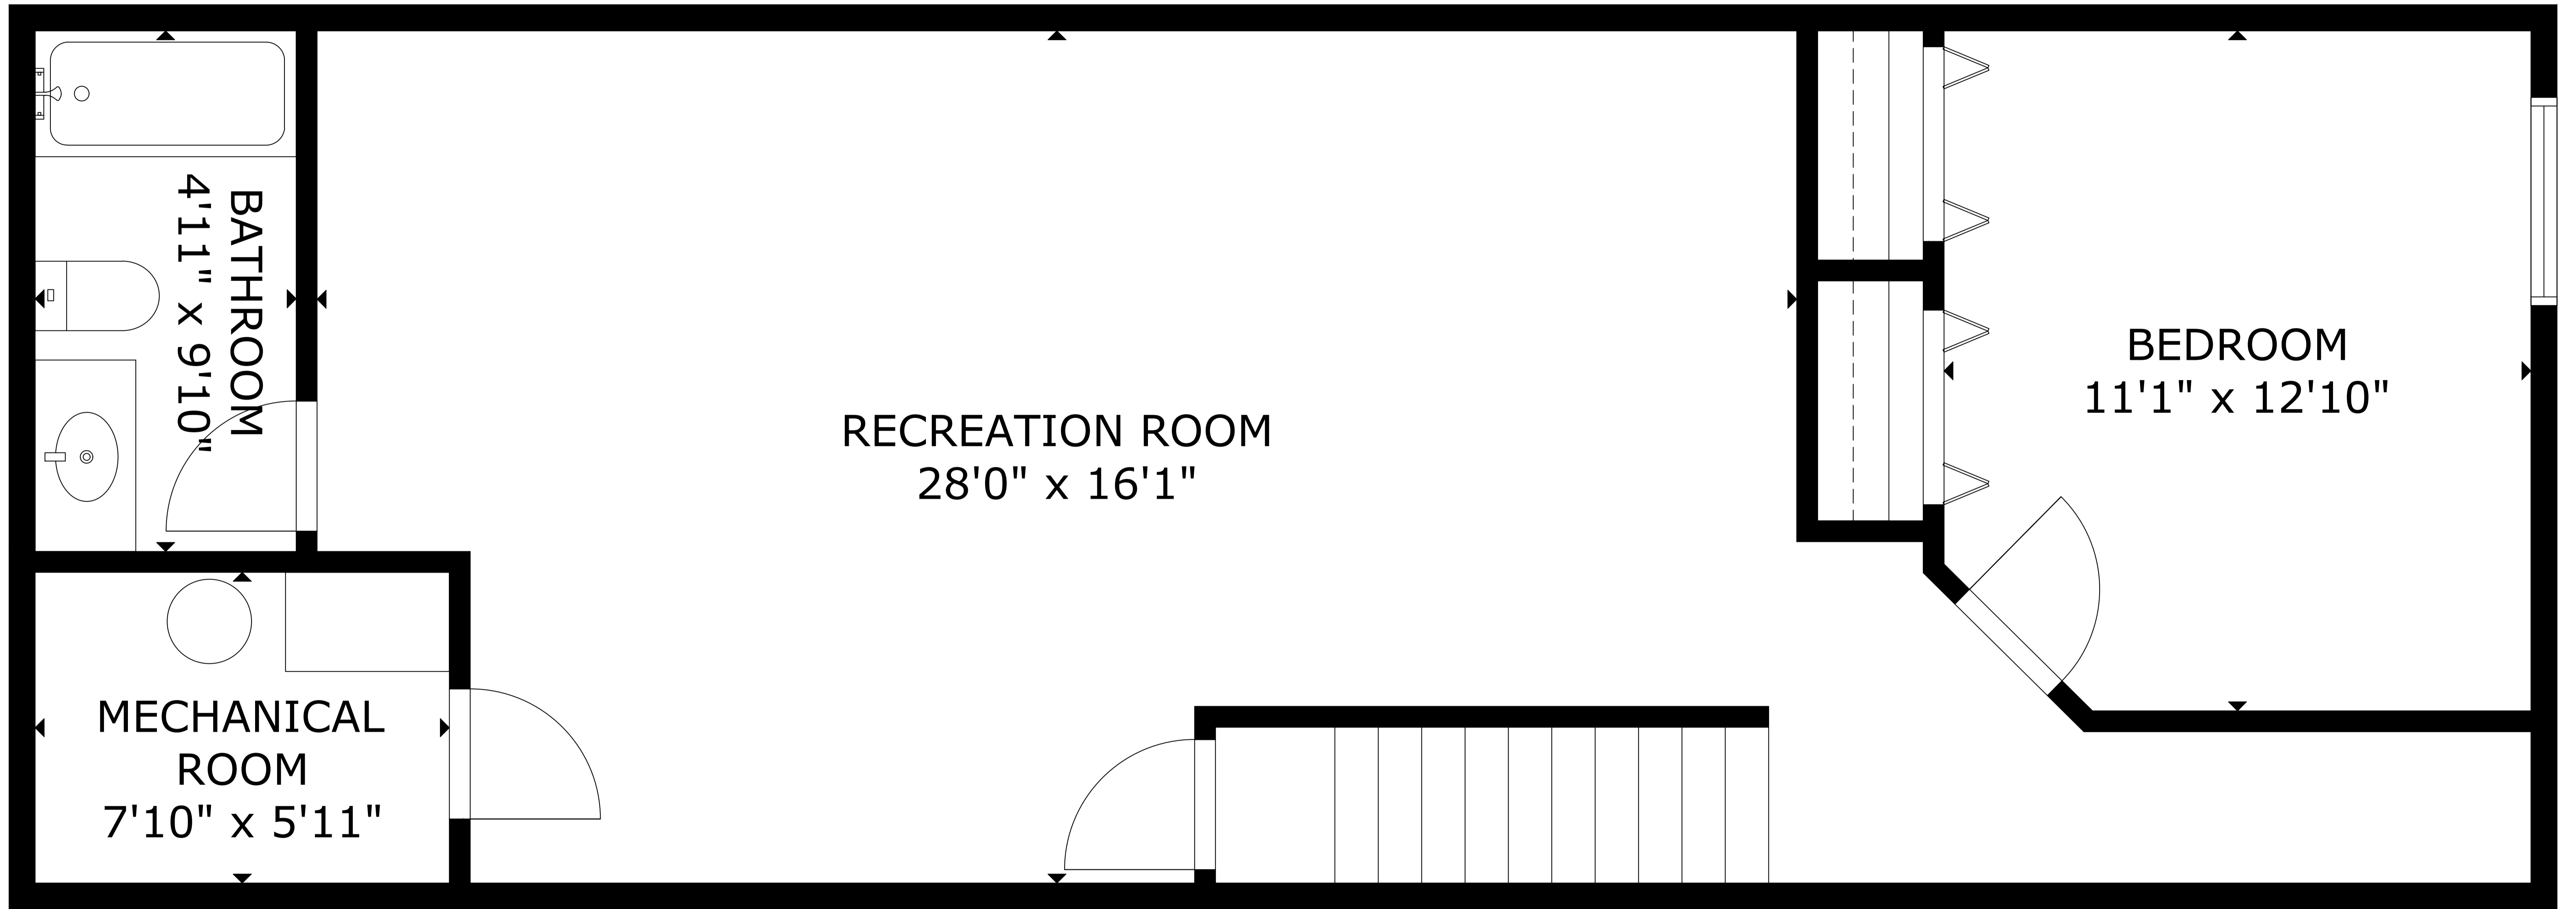

GROSS INTERNAL AREA
TOTAL: 2,403 sq ft

FLOOR 1: 761 sq ft, FLOOR 2: 1,263 sq ft, FLOOR 3: 379 sq ft
EXCLUDED AREAS: GARAGE: 434 sq ft, PORCH: 86 sq ft

SIZE AND DIMENSIONS ARE APPROXIMATE, ACTUAL MAY VARY

GROSS INTERNAL AREA

TOTAL: 2,403 sq ft

FLOOR 1: 761 sq ft, FLOOR 2: 1,263 sq ft, FLOOR 3: 379 sq ft

EXCLUDED AREAS: GARAGE: 434 sq ft, PORCH: 86 sq ft

SIZE AND DIMENSIONS ARE APPROXIMATE, ACTUAL MAY VARY

FLOOR 1

FLOOR 2

FLOOR 3

GROSS INTERNAL AREA
 TOTAL: 2,403 sq ft
 FLOOR 1: 761 sq ft, FLOOR 2: 1,263 sq ft, FLOOR 3: 379 sq ft
 EXCLUDED AREAS: GARAGE: 434 sq ft, PORCH: 86 sq ft
 SIZE AND DIMENSIONS ARE APPROXIMATE, ACTUAL MAY VARY