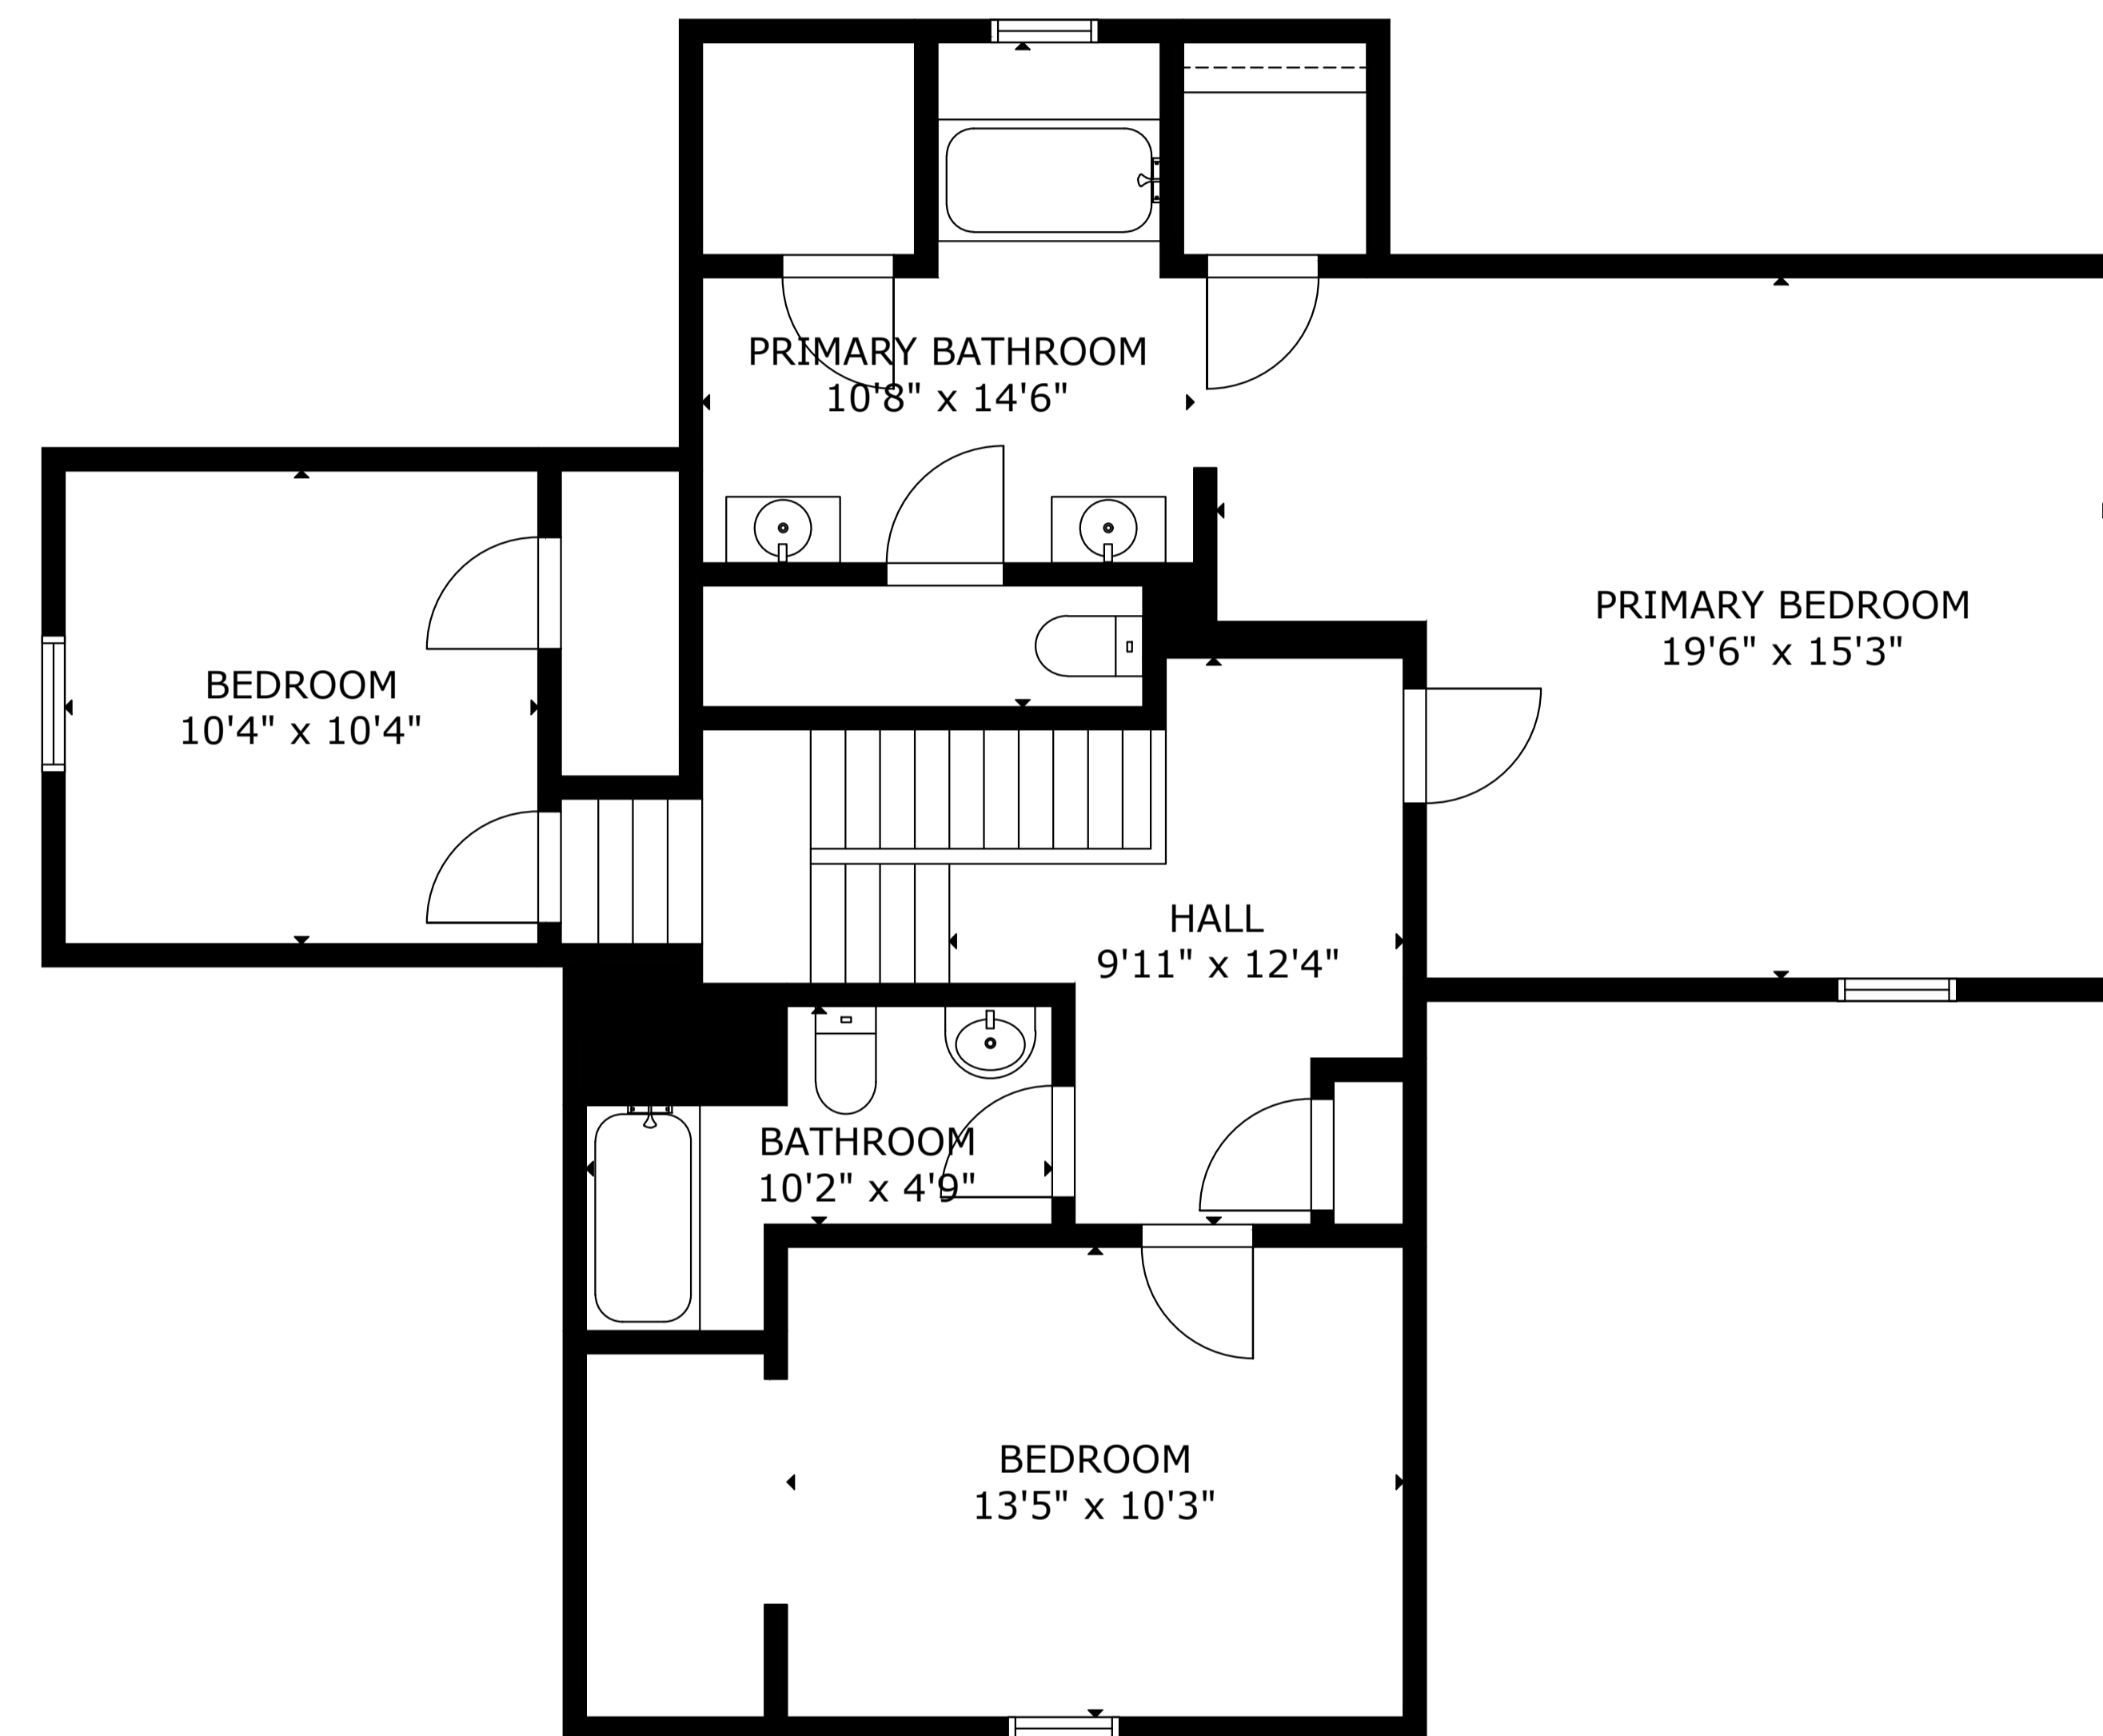

FLOOR 1

FLOOR 2

GROSS INTERNAL AREA
 TOTAL: 2,732 sq ft
 FLOOR 1: 1,759 sq ft, FLOOR 2: 973 sq ft
 SIZE AND DIMENSIONS ARE APPROXIMATE, ACTUAL MAY VARY