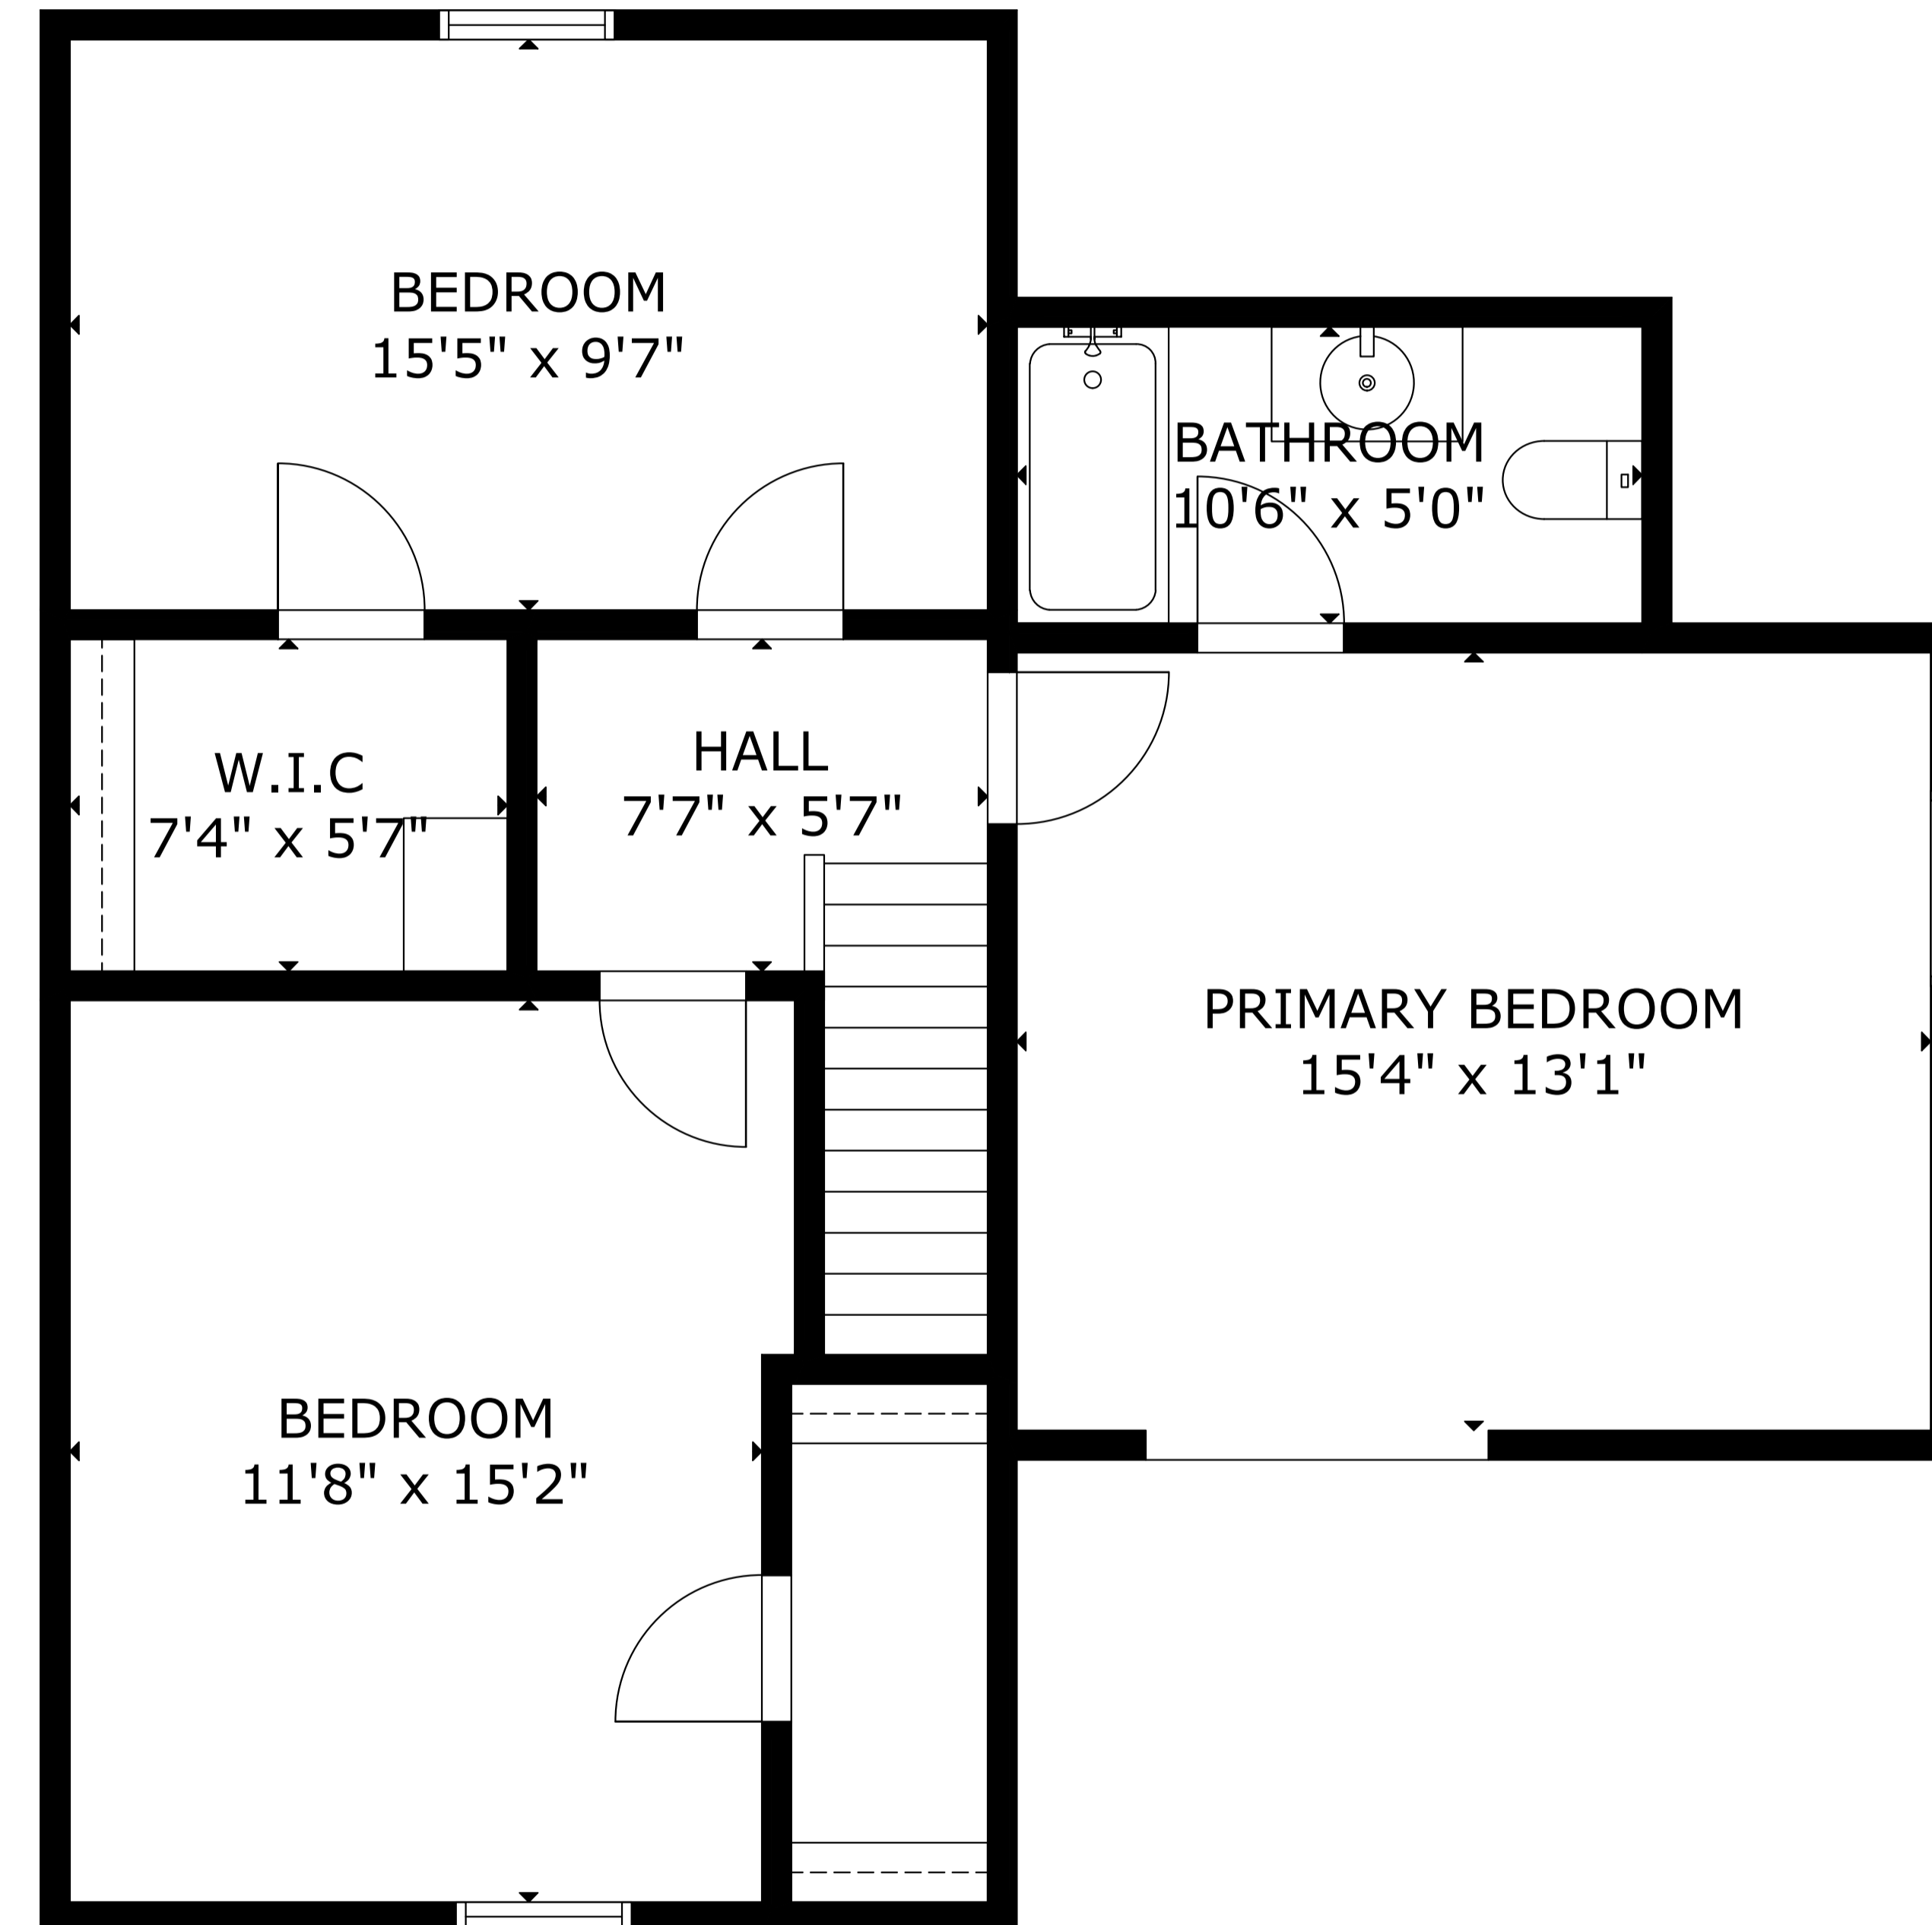

FLOOR 1

FLOOR 2

GROSS INTERNAL AREA
 TOTAL: 2,006 sq ft
 FLOOR 1: 1,257 sq ft, FLOOR 2: 749 sq ft
 EXCLUDED AREA: DECK: 207 sq ft

SIZE AND DIMENSIONS ARE APPROXIMATE, ACTUAL MAY VARY