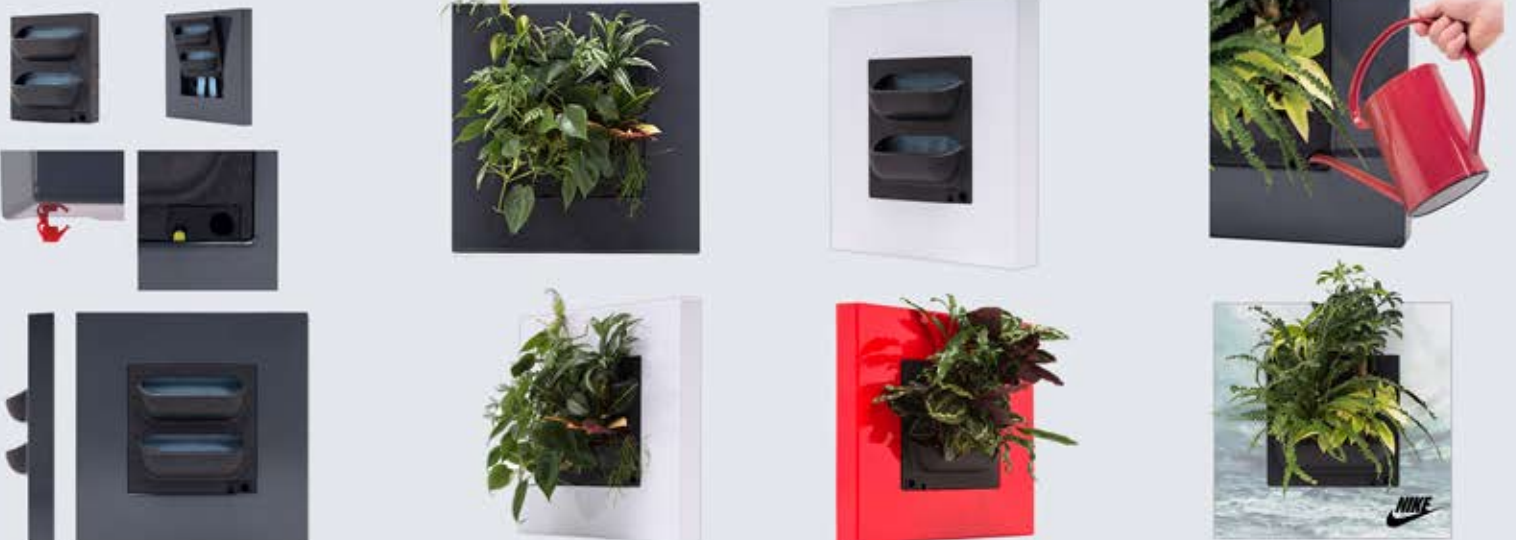

Add vertical green innovation to your living, learning or work environment with the impressive LivePicture GO.

Its simplicity means you don't even need green fingers to enjoy the beauty of plants. LivePicture GO has its own indicator that will let you know when the water tank needs filling. It has enough water storage capacity to supply sufficient water for at least 4 weeks. LivePicture GO has a capillary feature within the plant cassette ensuring the plants are supplied with the correct amount of water without you needing to think about it.

FUN GREEN

Enjoy the freedom and creativity of LivePicture GO. You can create your own designs or even a wall collage by installing multiple LivePicture GO's.

LivePicture GO's versatility means it can be used both indoor and outdoor,* as single or multiple units. Its plant cassette are easily removable and you can fill the pockets with plants that match your own taste, allowing you complete flexibility to suit your own preferences or change them whenever you choose. Mounting your living plant picture is easy too, the two screws and installation guide we provide.

Choosing LivePicture GO will give you all the advantages of bringing a green environment into your space; it makes people happier, it creates a healthier indoor climate, improves air quality and of course it's beautiful too!

*Not for use in freezing temperatures.

***"LivePicture GO for fun and easy plant care.
GO for O2!"***

Call 1 (844) 275-1119 or Visit devronltd.com