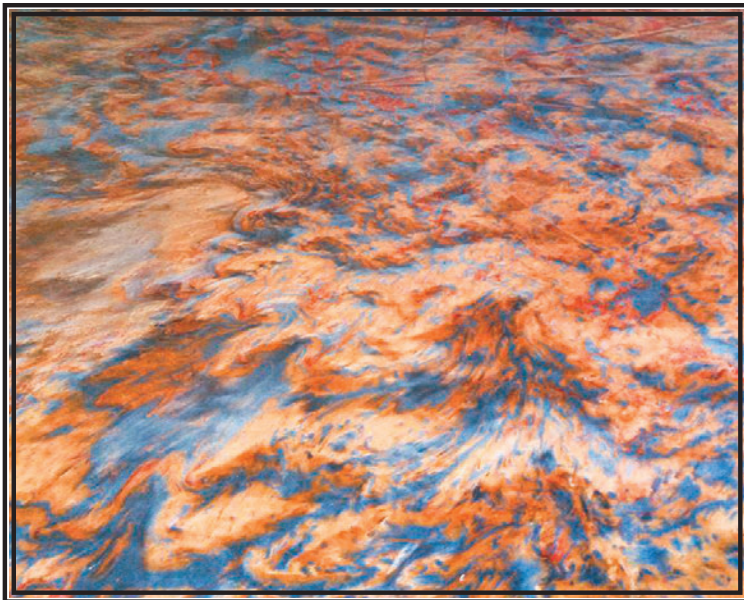

The color selector is designed to assist you in making your selection for Cohills® Metal Essence Metallic epoxy colors. Metal Essence Metallic pigment packs are measured by weight (not volume) and are designed to be added to a variety of clear vehicles including, but not limited to 100% solids epoxy, polyaspartics and polyurethanes all creating different effects. Metal Essence Metallic pigment packs are packaged in two sizes, small and large. 1 small pigment pack should be added to 1 quart of material or 1 large pigment pack should be added to 1-1½ gallons of material. To ensure proper color, the entire contents of the Metal Essence Metallic pigment pack should be used. Be sure to thoroughly read all application data on whatever vehicle you are adding the Metal Essence Metallic pigment packs to. Mix thoroughly for 3 minutes to insure proper dispersion.

FOR USE IN:

- HOMES
- SALONS
- OFFICES
- GARAGES
- RESTAURANTS
- SHOWROOMS

Due to reproduction limitations, it is necessary that we reserve the right to allow for reasonable variations of application. Printed colors show approximate color without affect of dispersing techniques, finishing techniques or application procedure. Variation of application will also affect the final appearance. It is highly recommended that you do a sample test area before installation. An instructional DVD is available upon request.

***Refer to Cohills® Technical Bulletin CBS082013
Warranty-Disclaimer-Precautions for additional information.**

Cohills Building Specialties, Inc.®
3825 East Anne Street • Phoenix, AZ 85040
Phone: 602-266-0462 • Toll Free: 877-709-2220
©2014 All Rights Reserved Cohills Building Specialties, Inc.®
www.cohills.com